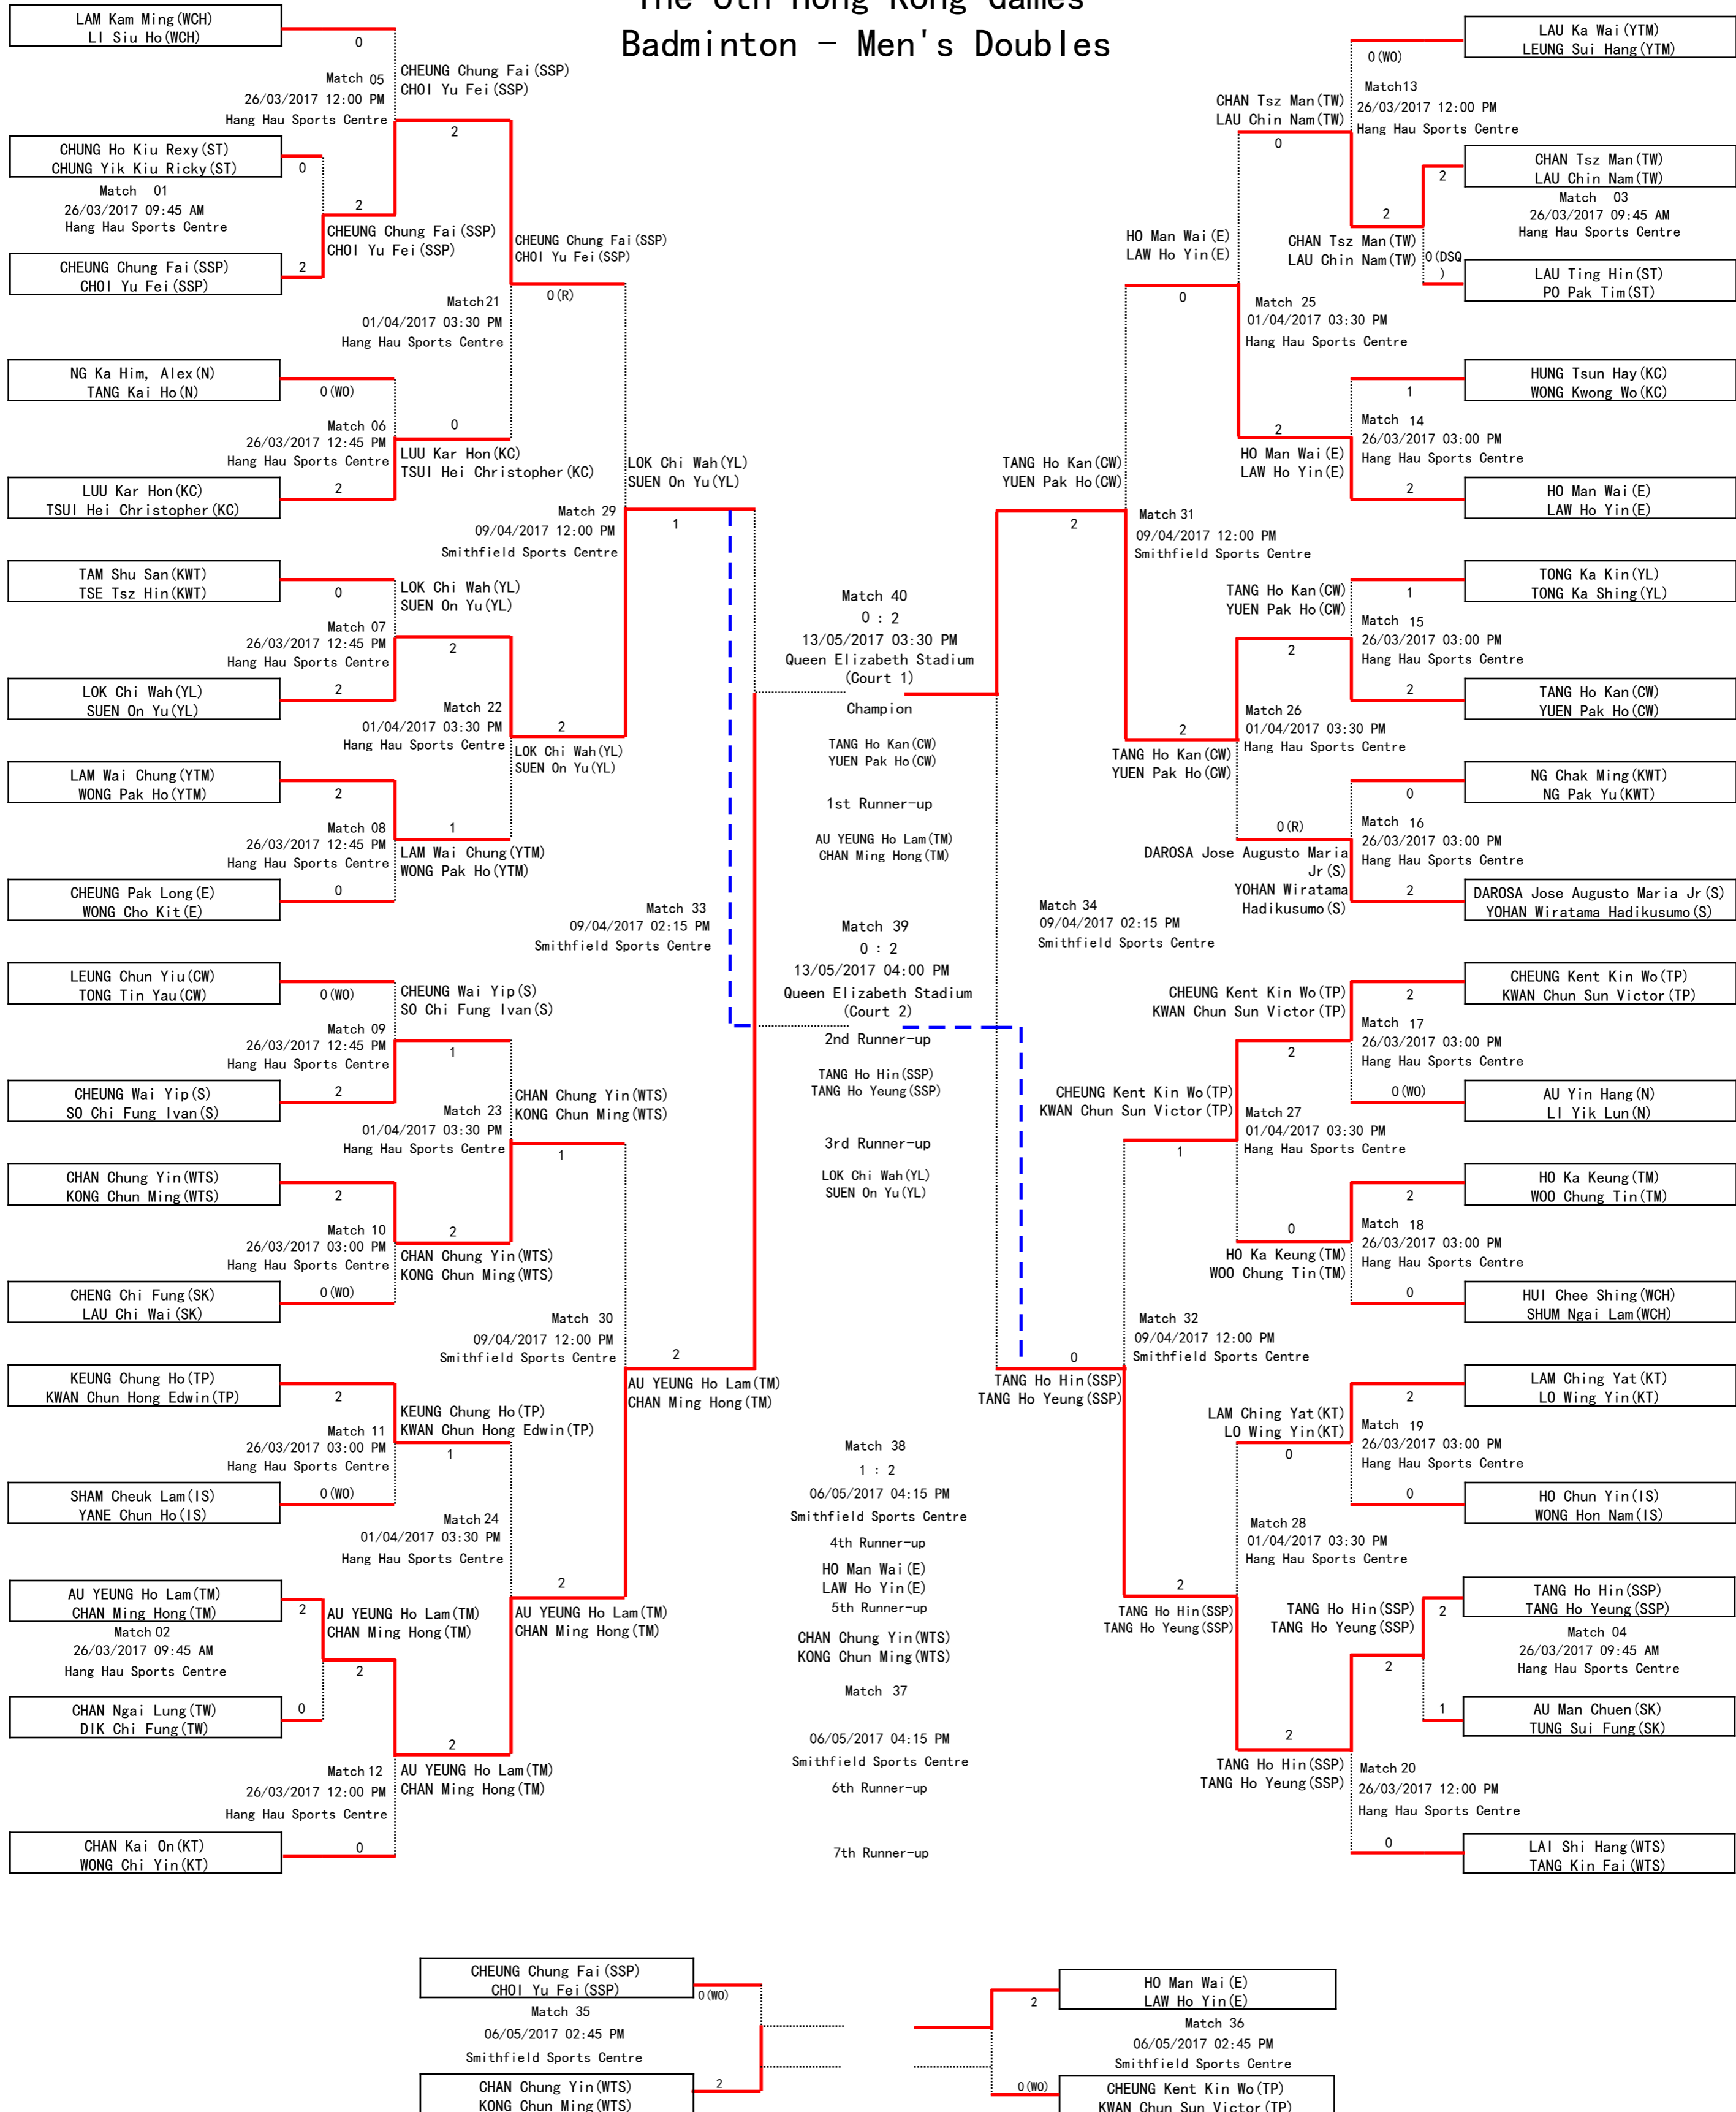

The 6th Hong Kong Games Badminton – Men's Doubles

* Remarks: The match is rescheduled due to inclement weather.