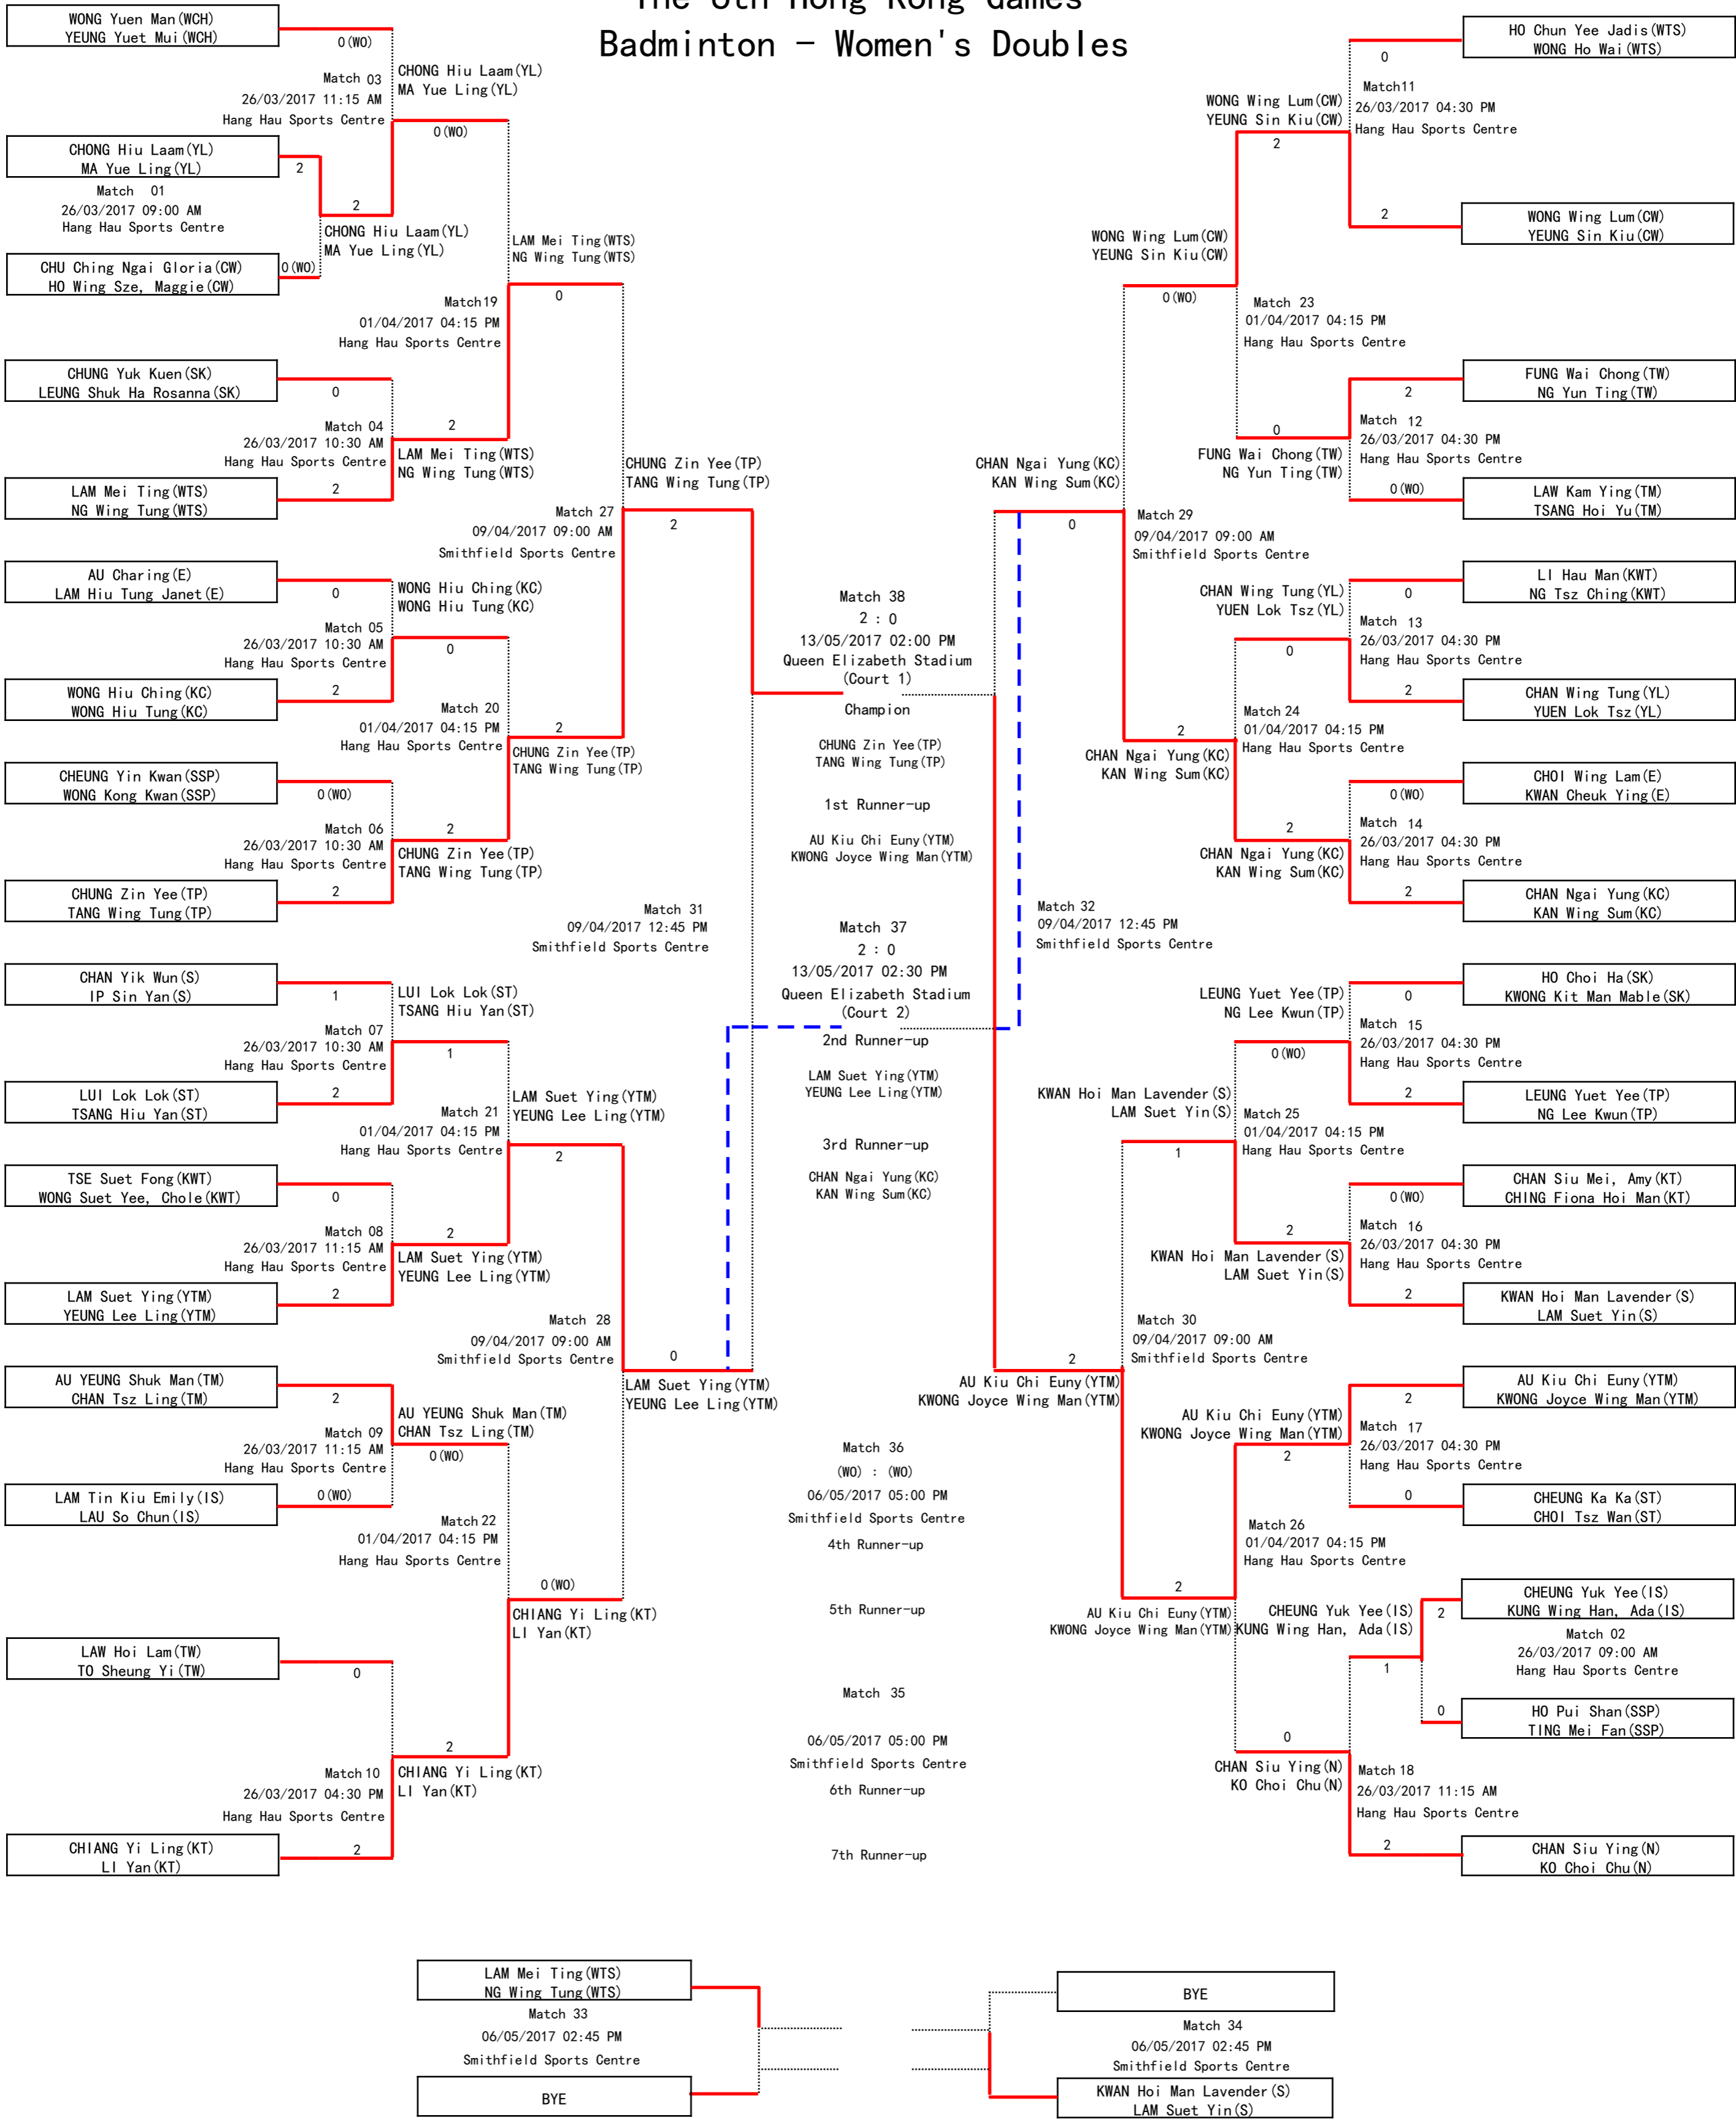

The 6th Hong Kong Games Badminton – Women's Doubles

* Remarks: The match is rescheduled due to inclement weather.