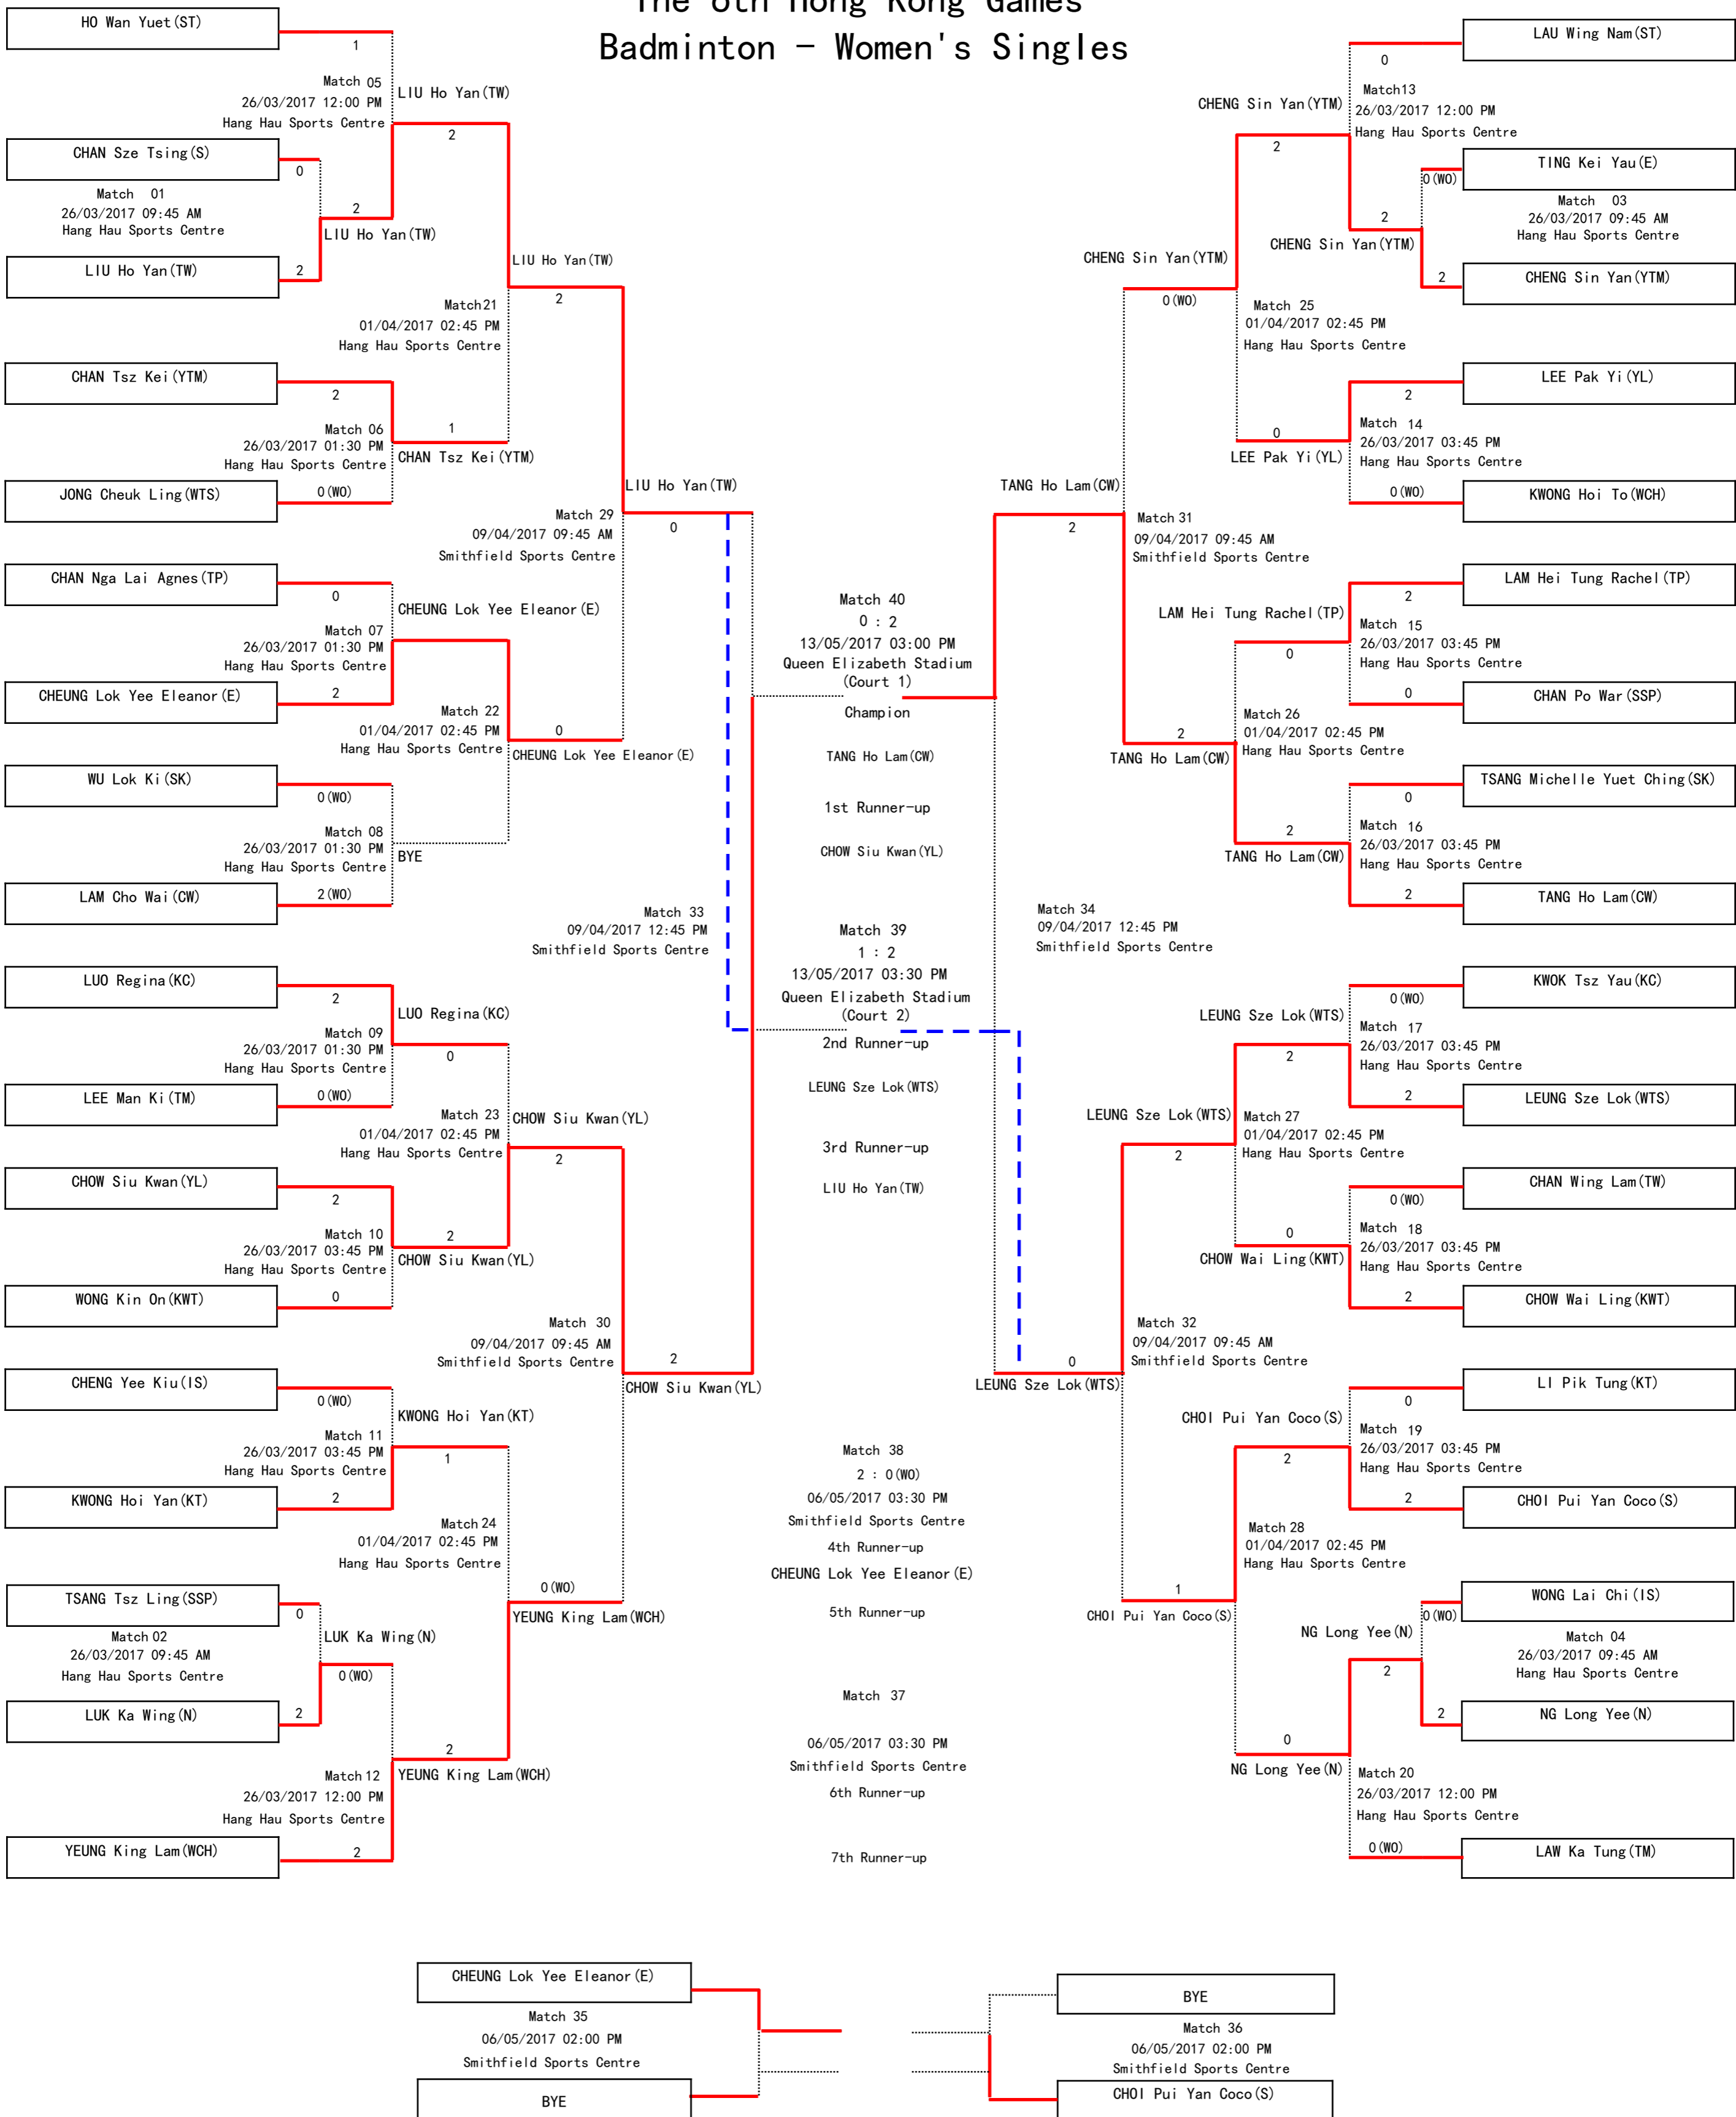

The 6th Hong Kong Games Badminton – Women's Singles

* Remarks: The match is rescheduled due to inclement weather.