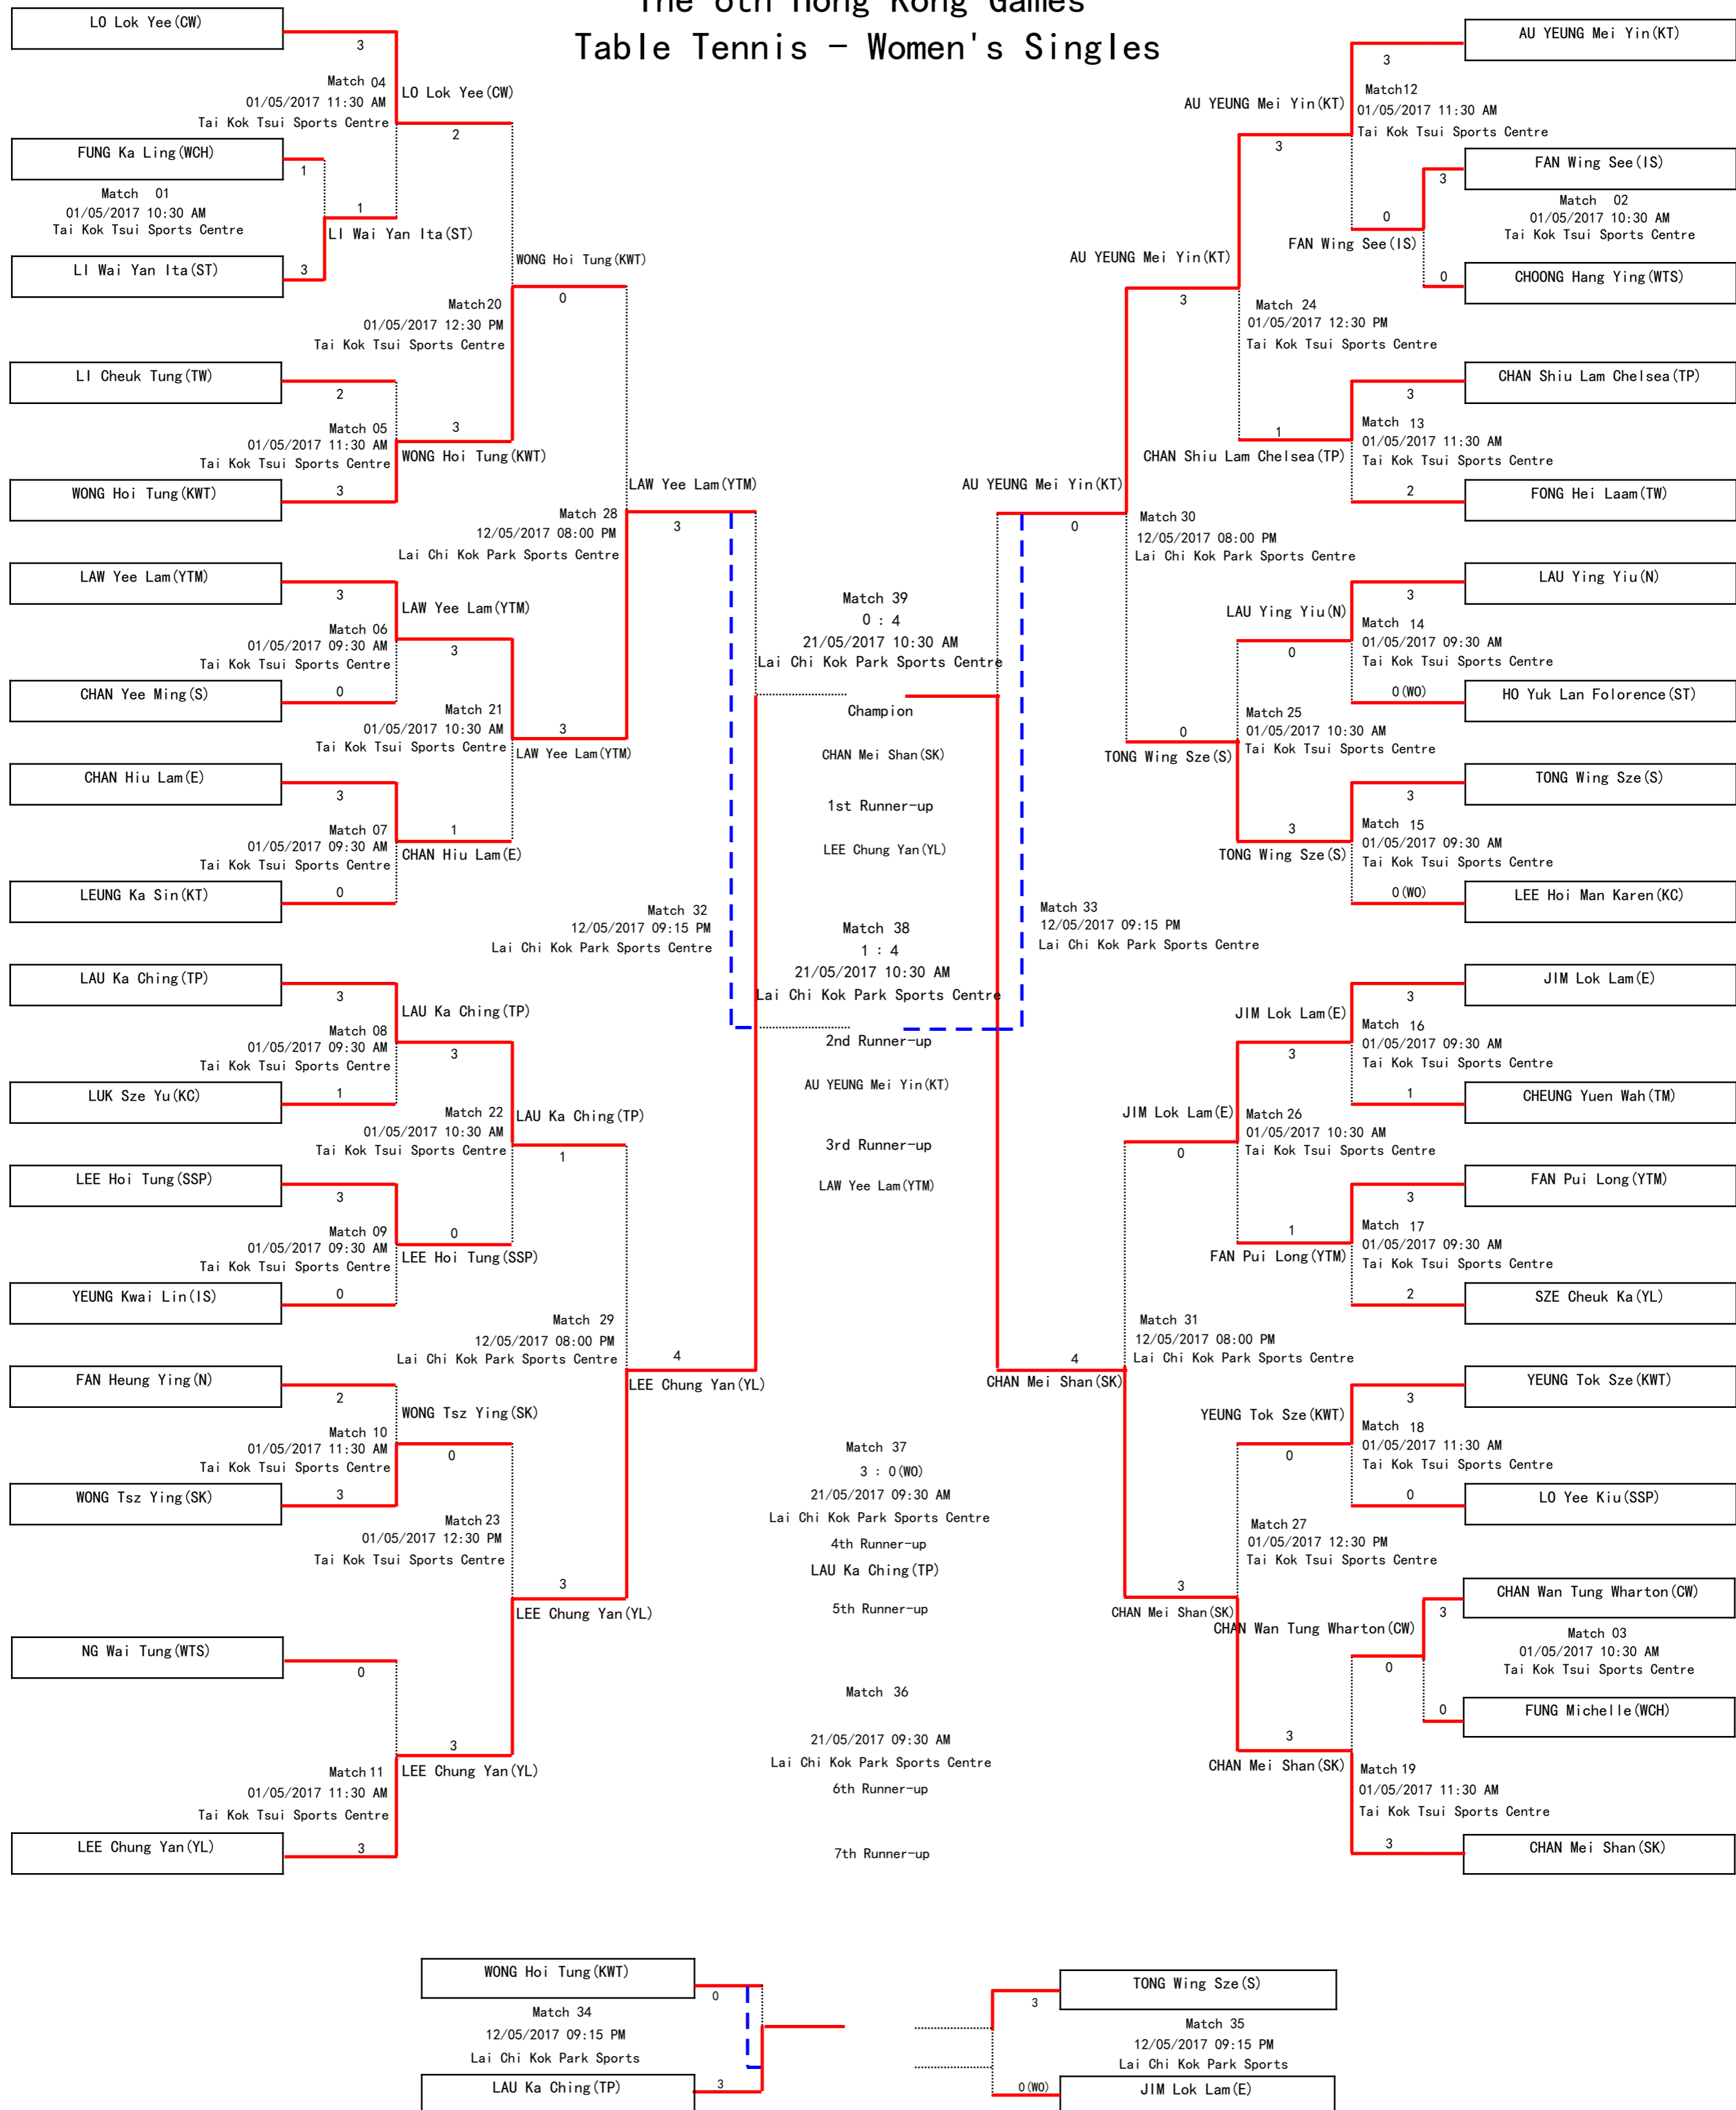

The 6th Hong Kong Games Table Tennis – Women's Singles

* Remarks: The match is rescheduled due to inclement weather.