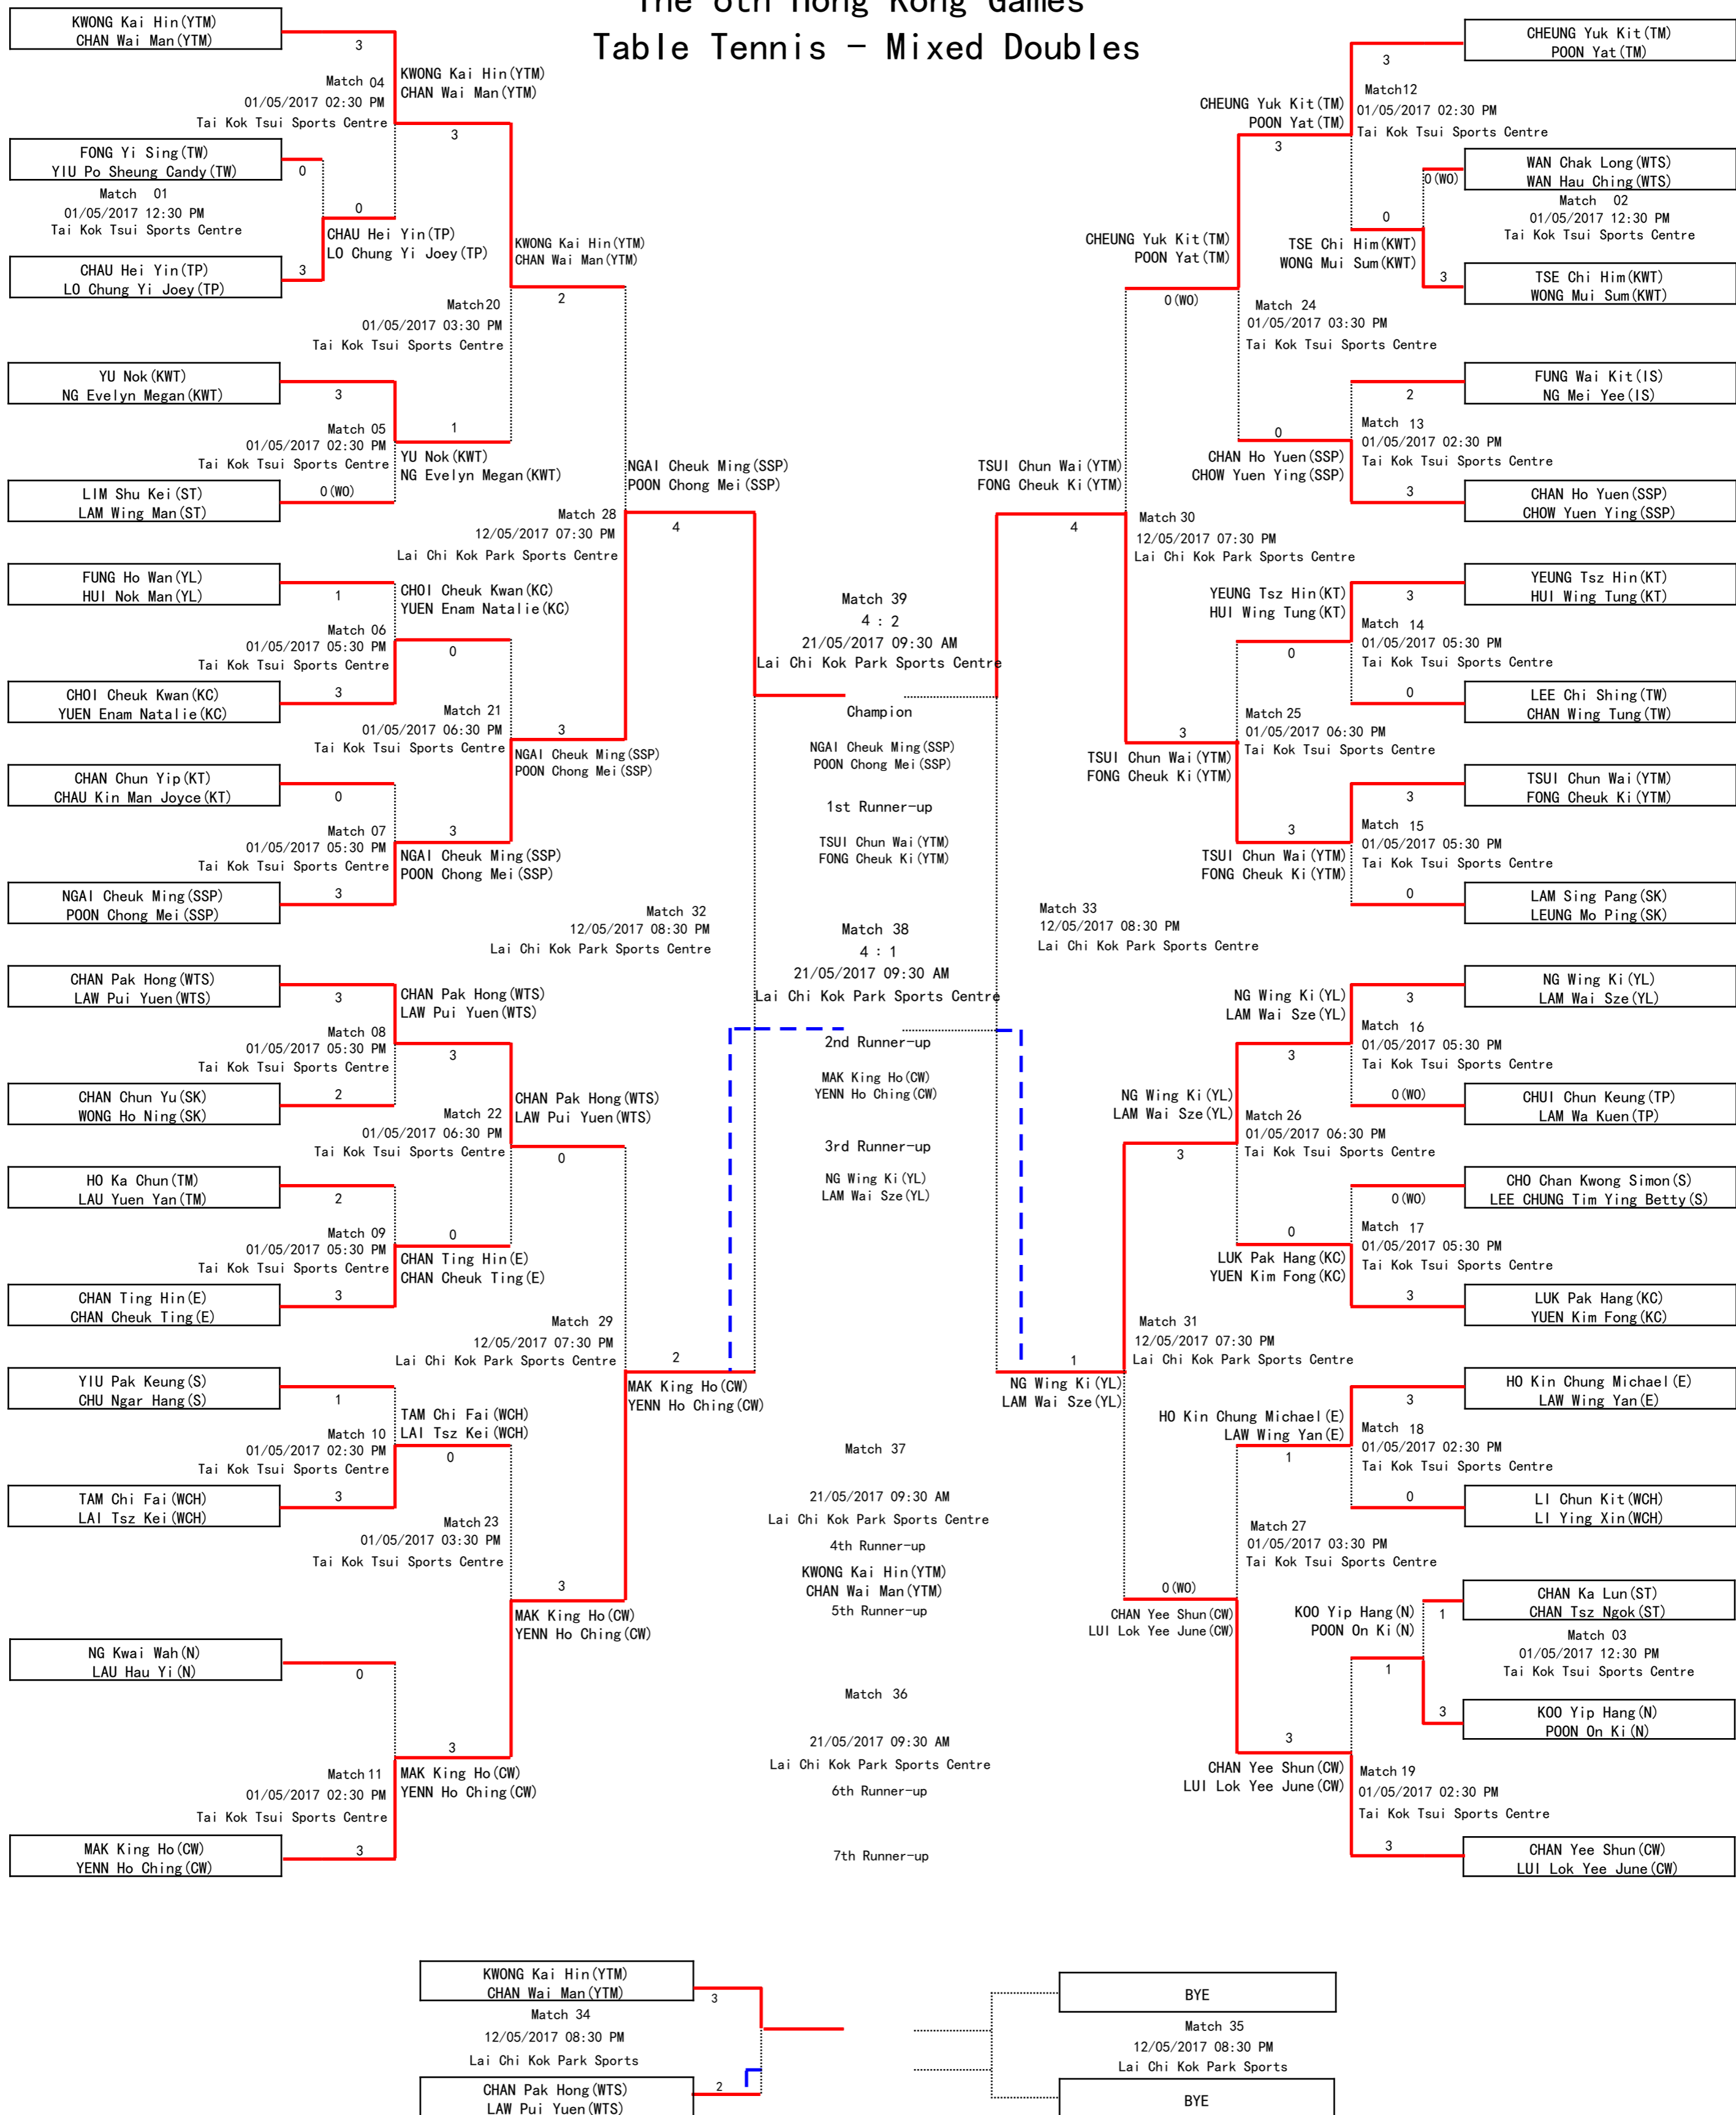

The 6th Hong Kong Games Table Tennis – Mixed Doubles

* Remarks: The match is rescheduled due to inclement weather.