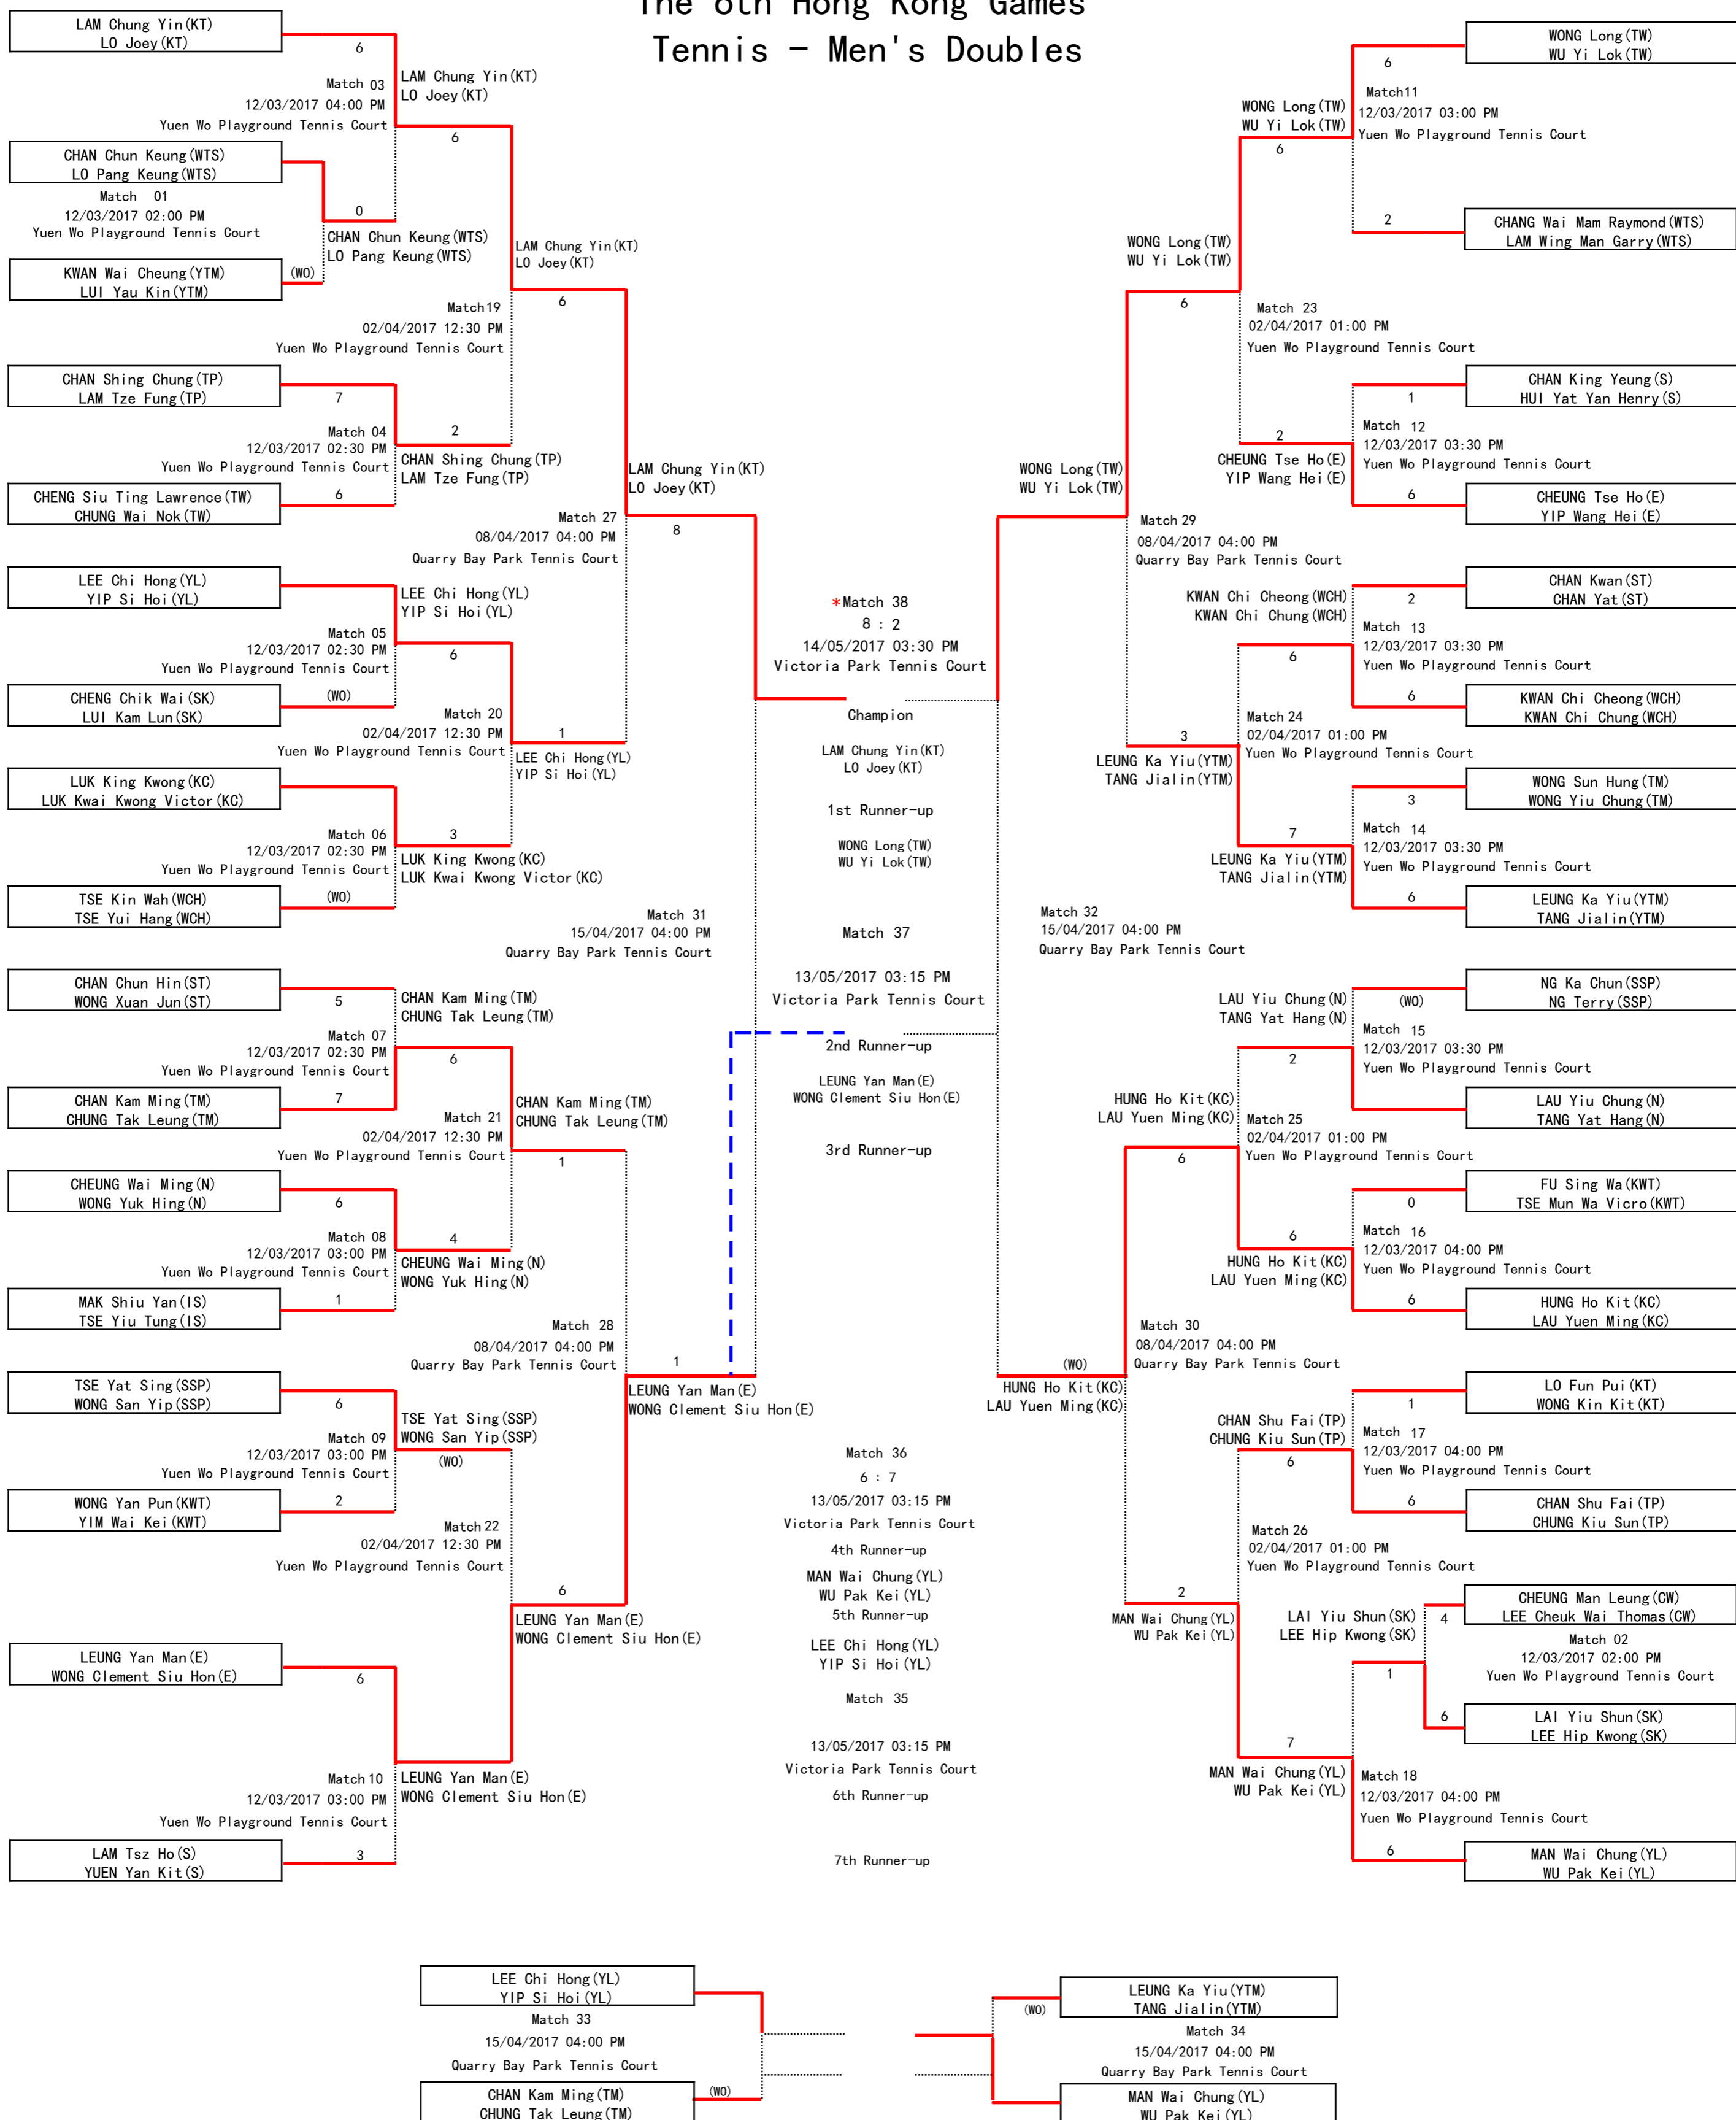

The 6th Hong Kong Games Tennis – Men's Doubles

* Remarks: The match is rescheduled due to inclement weather.