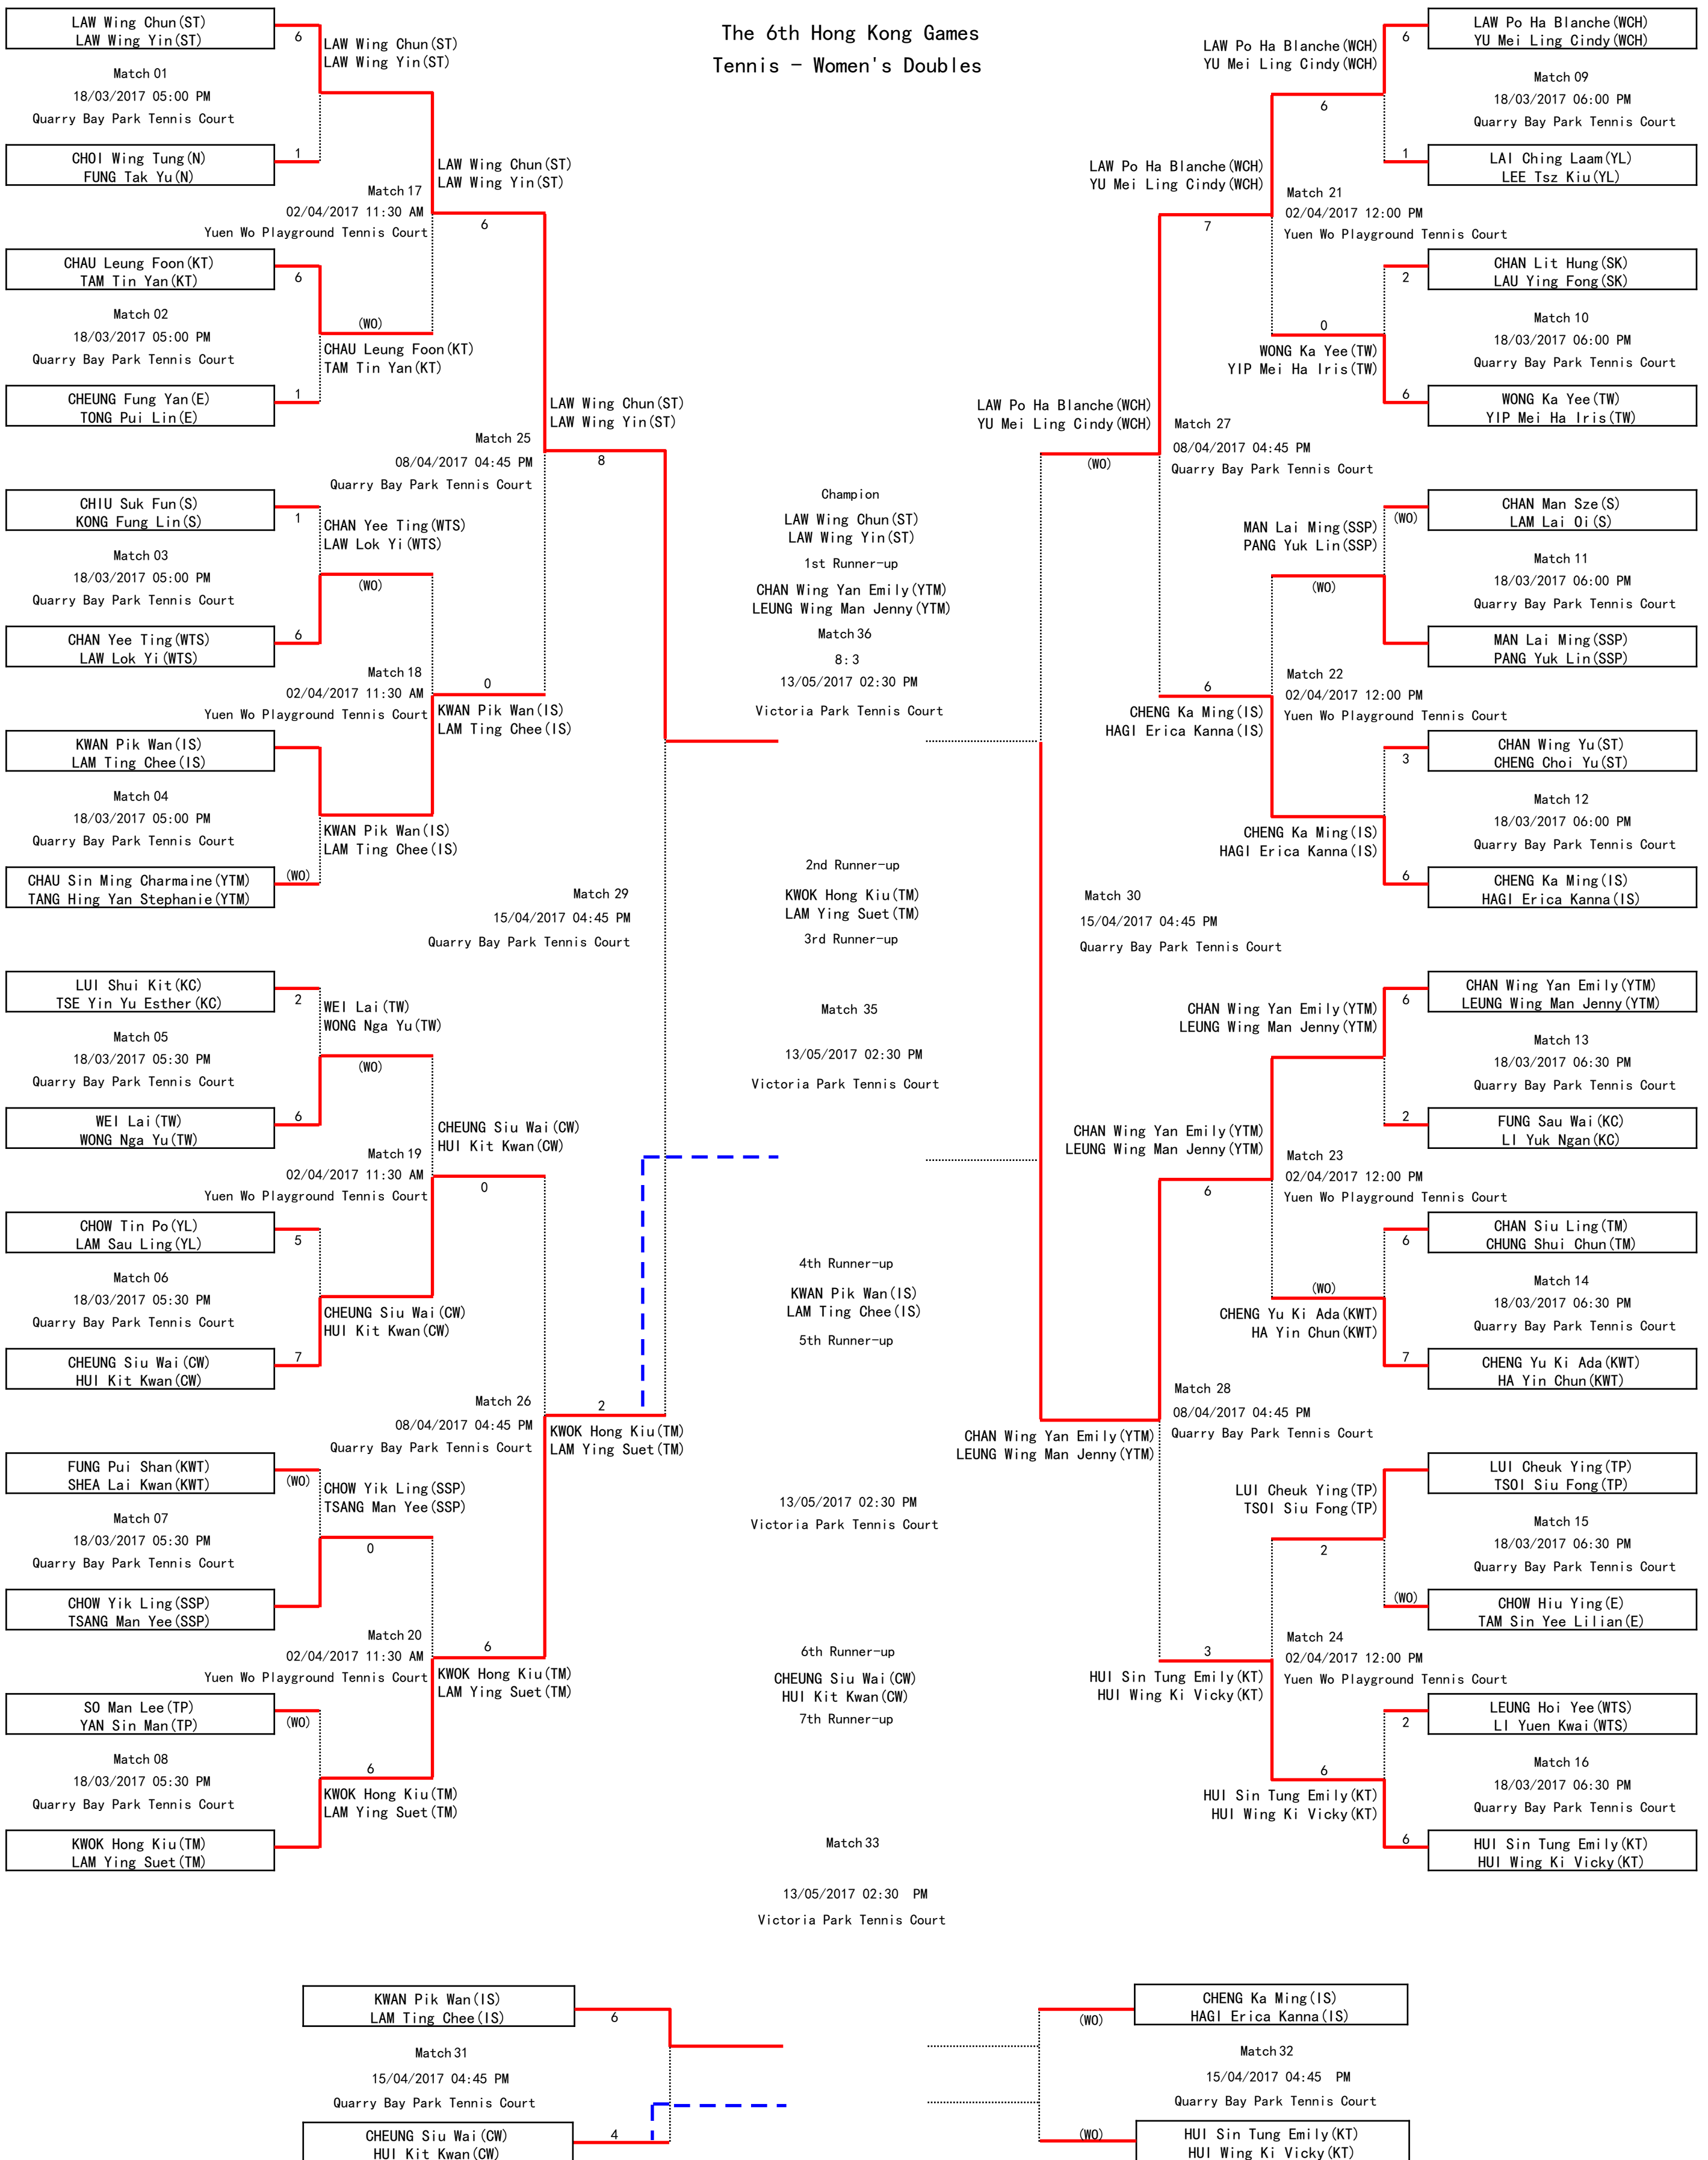

The 6th Hong Kong Games
Tennis – Women's Doubles

* Remarks: The match is rescheduled due to inclement weather.