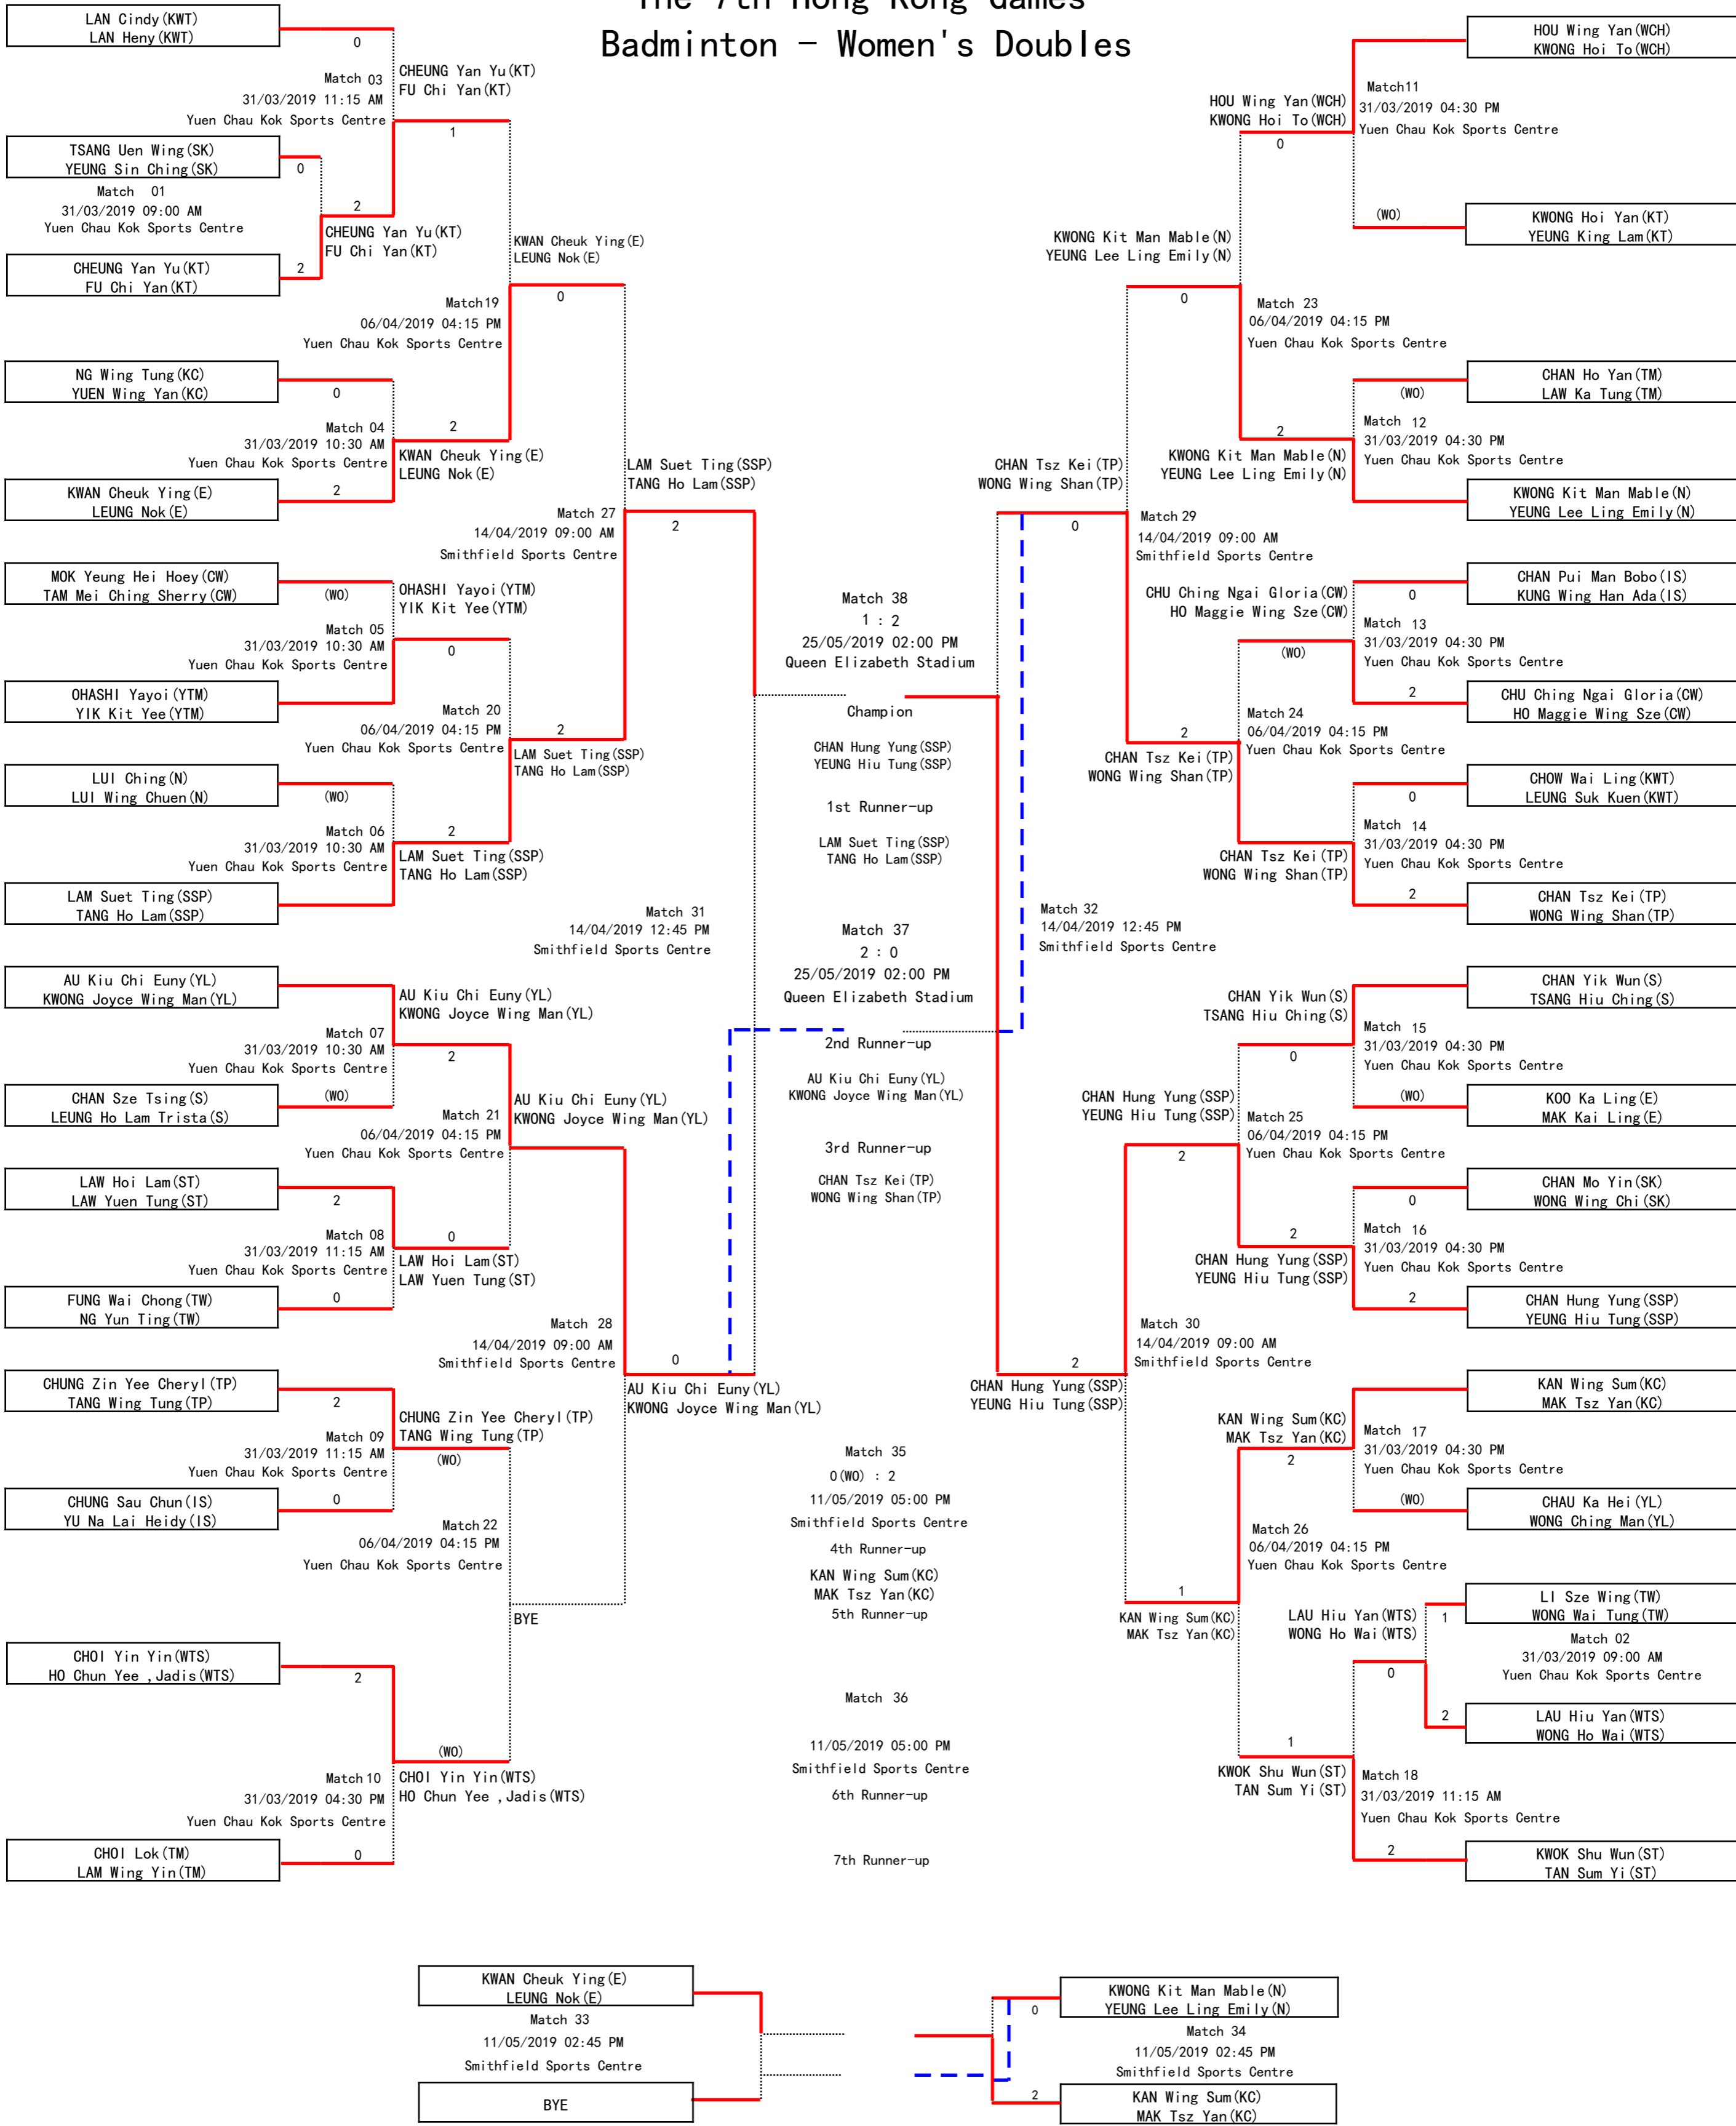

The 7th Hong Kong Games Badminton – Women's Doubles

* Remarks: The match is rescheduled due to inclement weather.