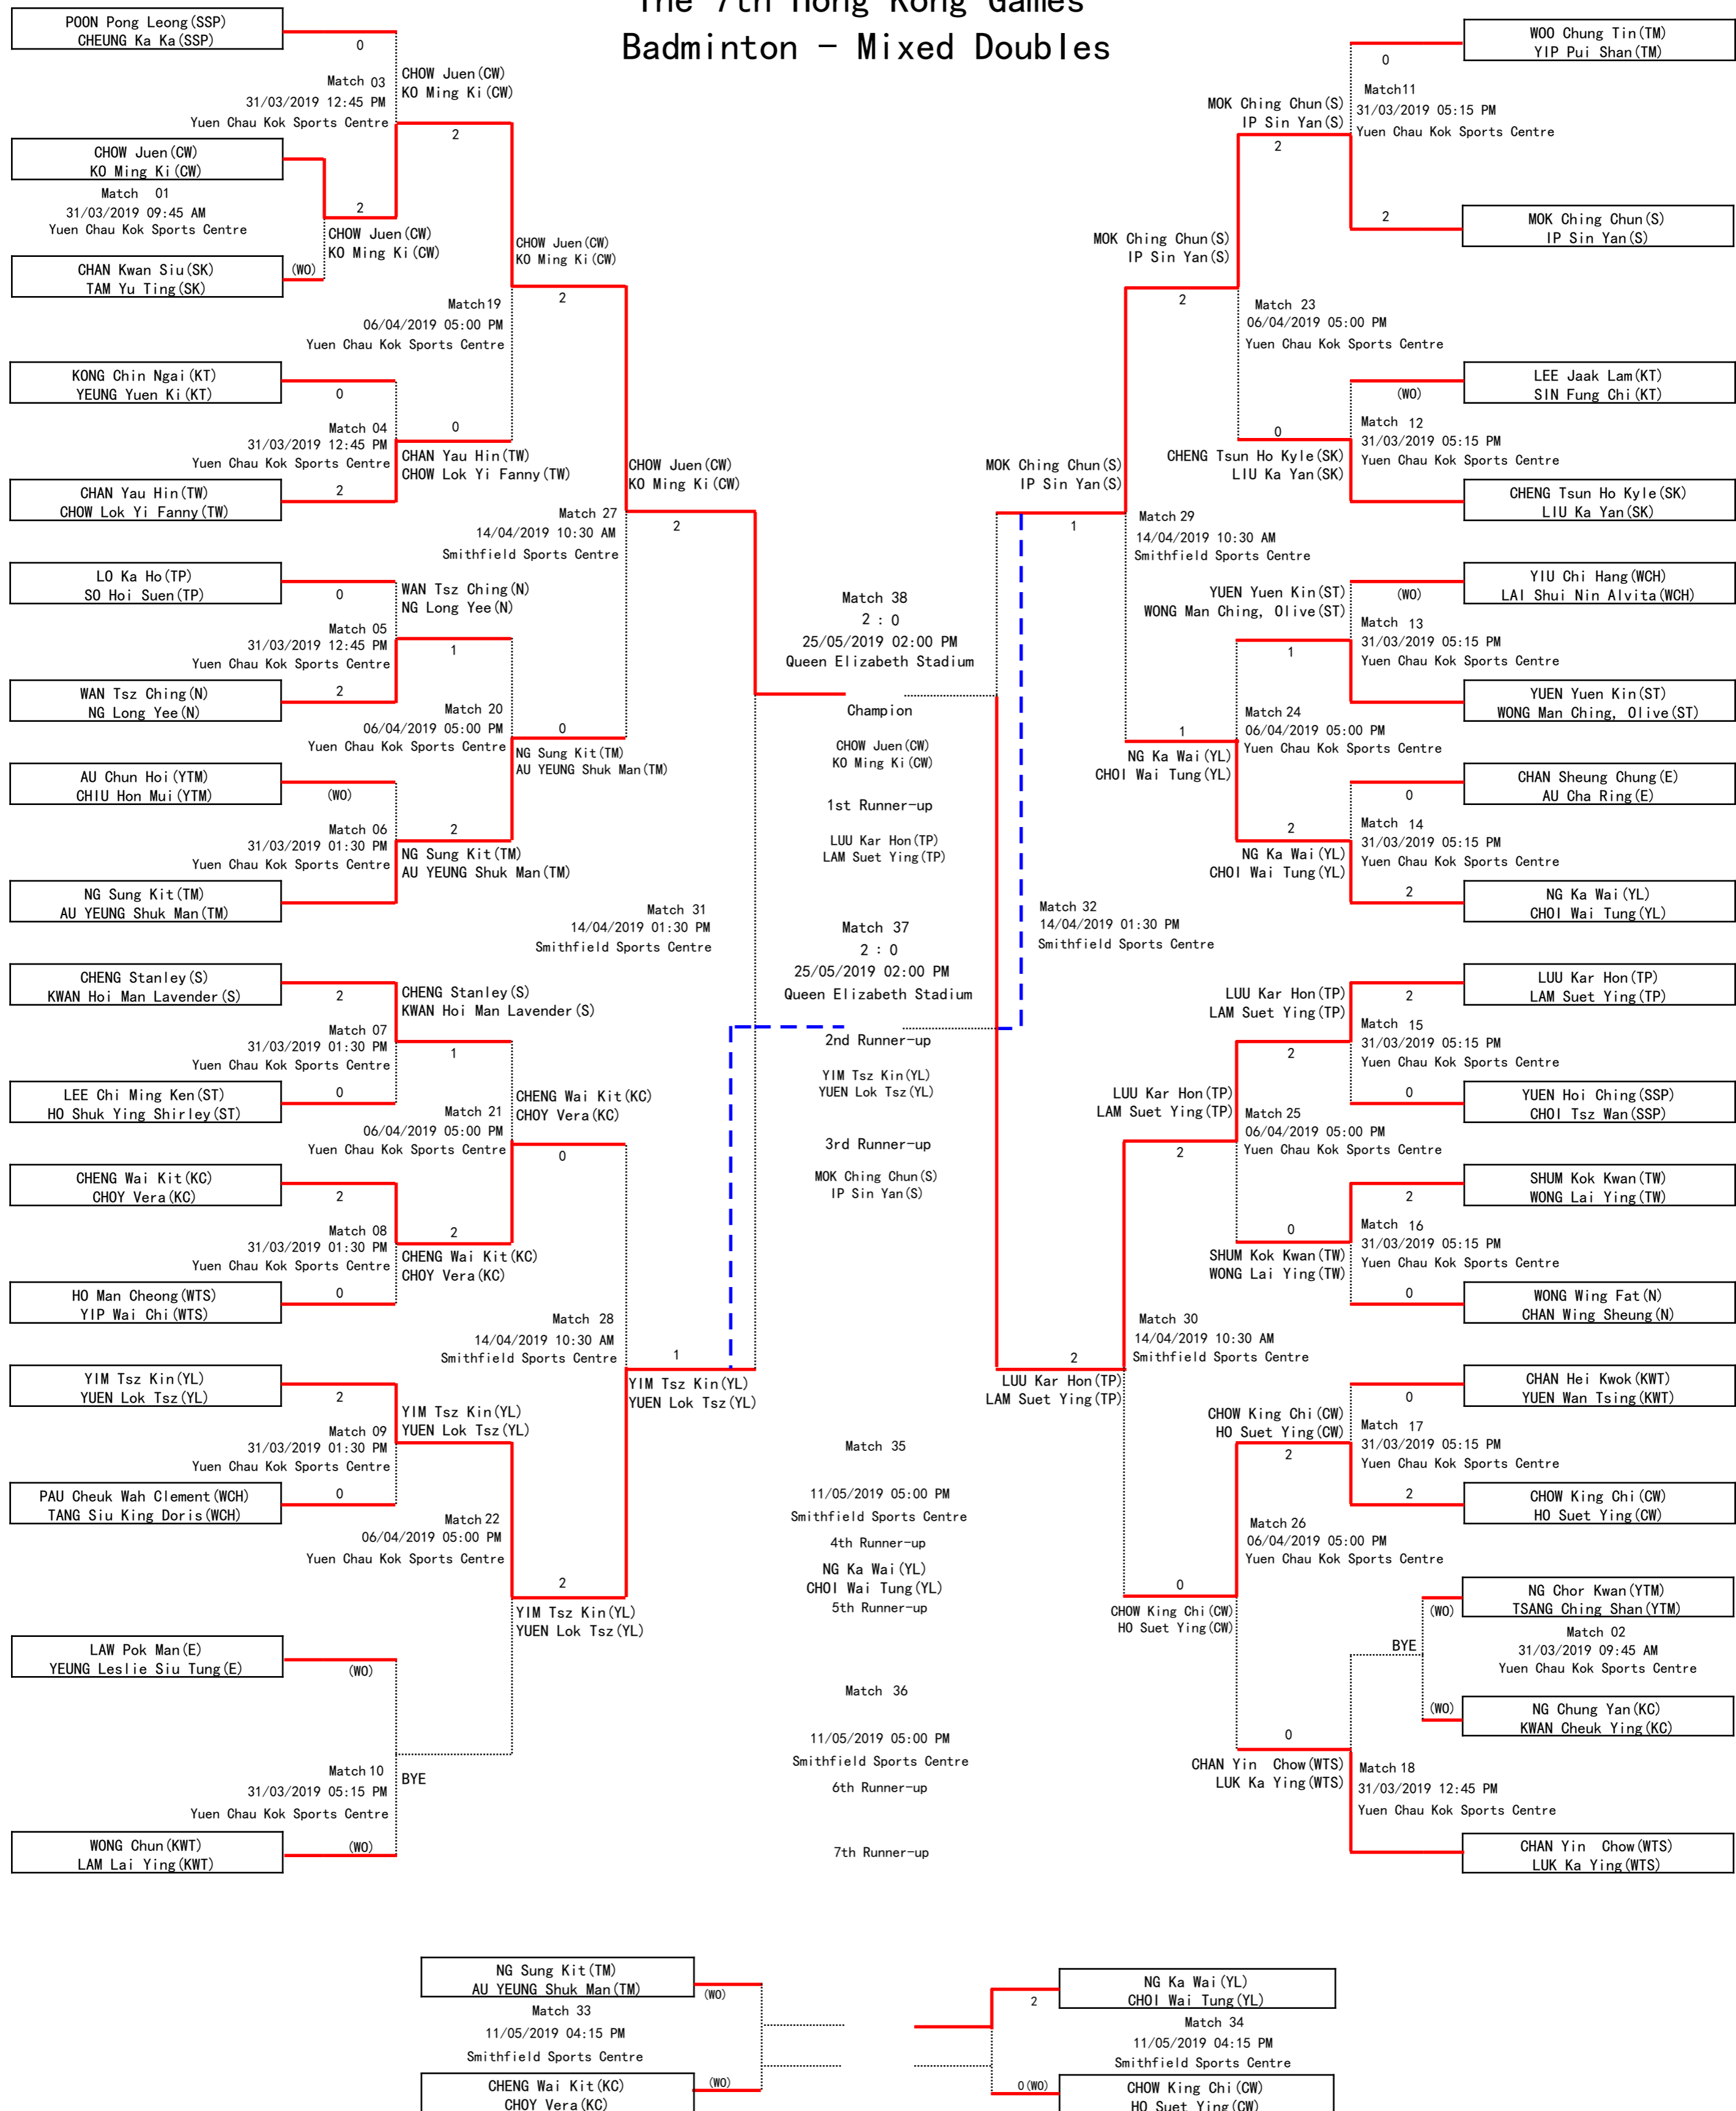

The 7th Hong Kong Games Badminton – Mixed Doubles

* Remarks: The match is rescheduled due to inclement weather.