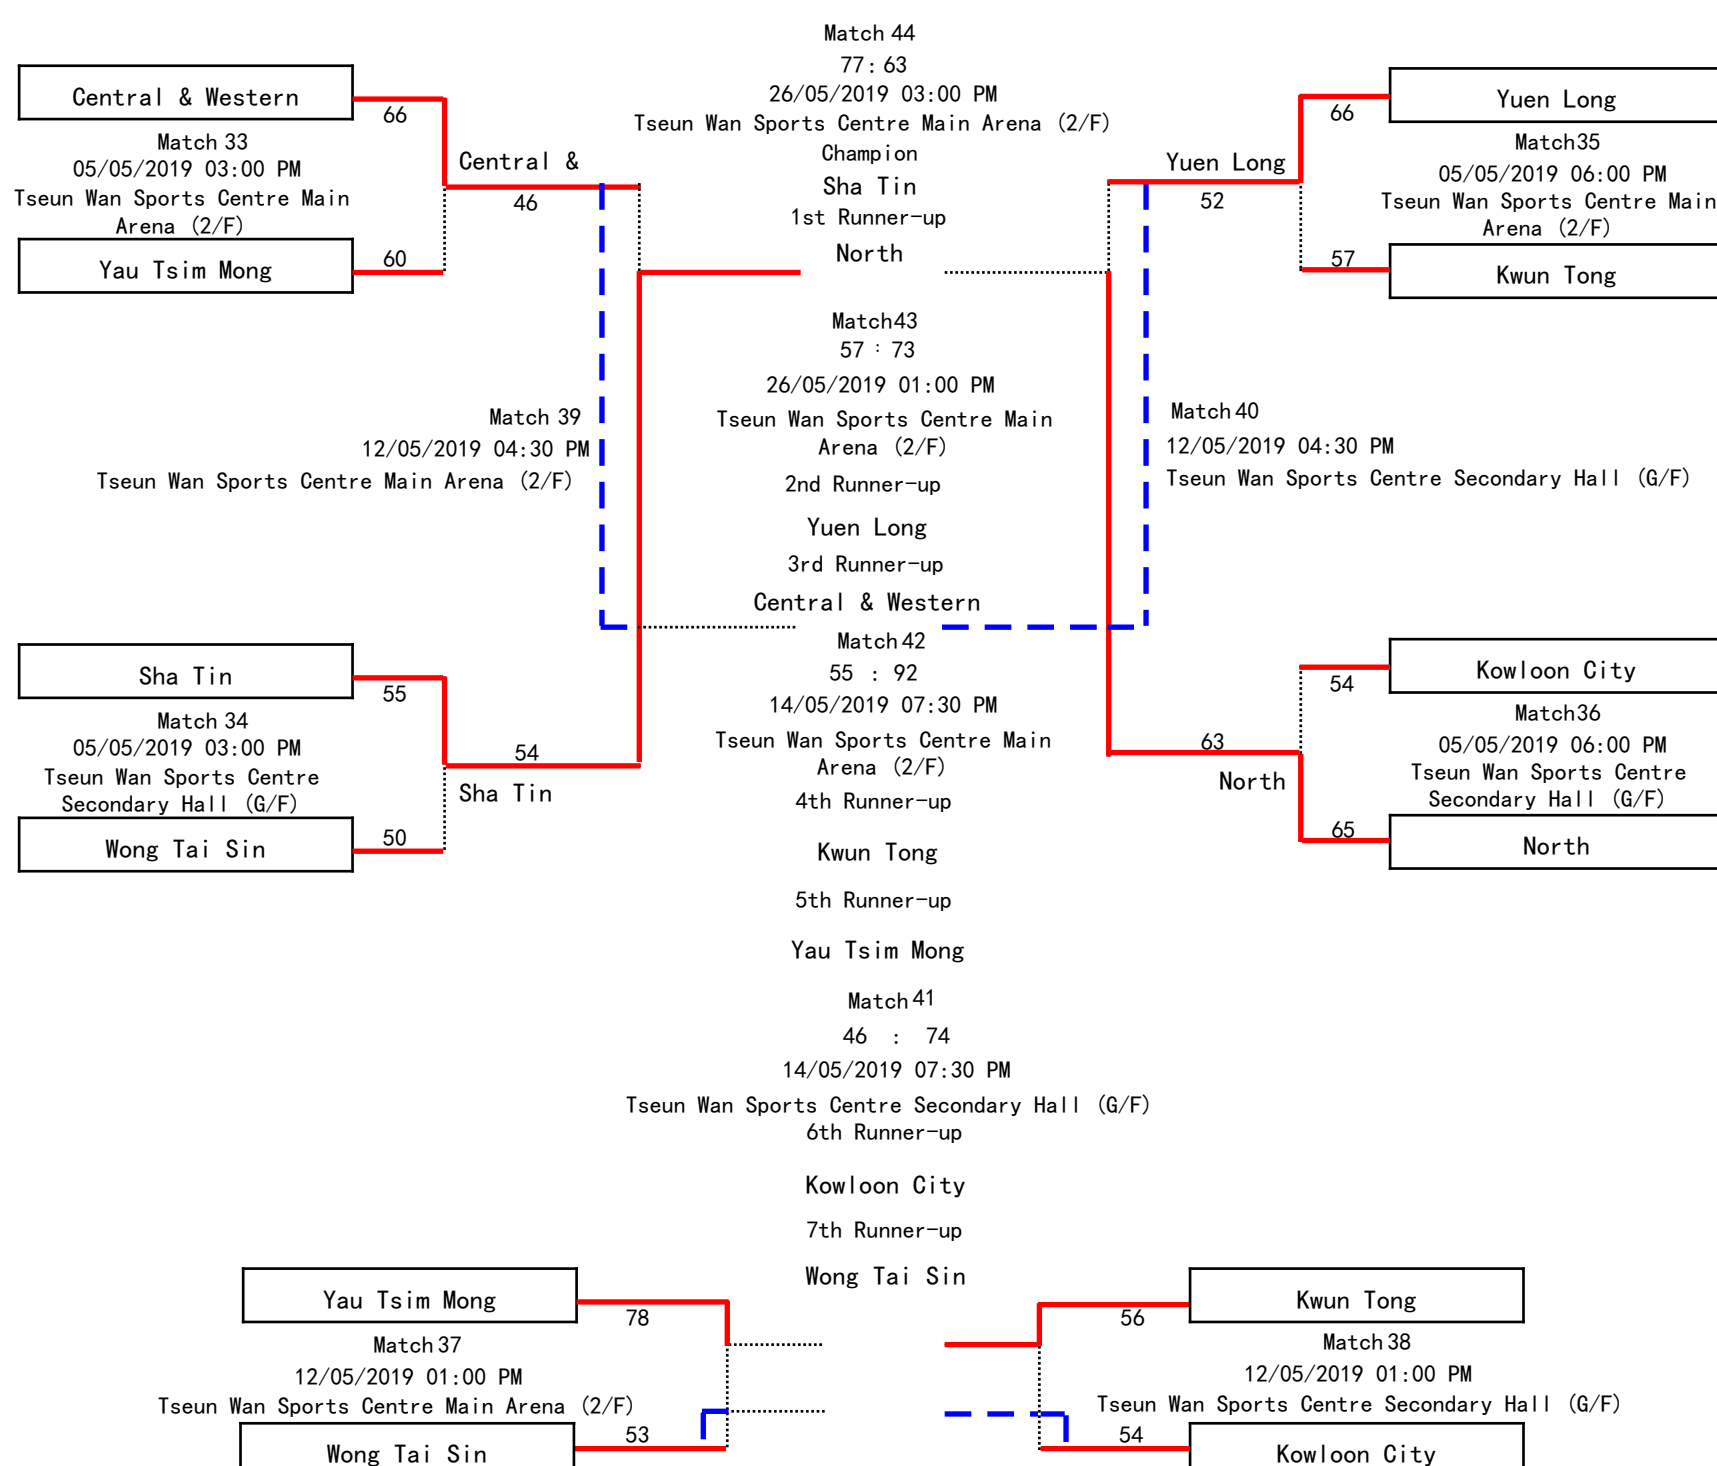

Group C
The first place and second place teams

First Place: Yuen Long
Second Place: Wong Tai Sin

Group D
Kwun Tong
Wan Chai
Tuen Mun
Kowloon City
Southern

Group D		Competition			
Match:07	Kwun Tong VS Wan Chai	Match Time: 24/03/2019 07:00 PM	Venue: Yuen Long Sports Centre		
Match:08	Tuen Mun VS Kowloon City	Match Time: 24/03/2019 07:00 PM	Venue: Yuen Long Sports Centre		
Match:13	Kwun Tong VS Tuen Mun	Match Time: 31/03/2019 03:00 PM	Venue: Pei Ho Street Sports Centre		
Match:14	Wan Chai VS Southern	Match Time: 31/03/2019 03:00 PM	Venue: Pei Ho Street Sports Centre		
Match:21	Southern VS Kwun Tong	Match Time: 07/04/2019 06:00 PM	Venue: Pei Ho Street Sports Centre		
Match:22	Wan Chai VS Kowloon City	Match Time: 07/04/2019 06:00 PM	Venue: Pei Ho Street Sports Centre		
Match:25	Kowloon City VS Kwun Tong	Match Time: 14/04/2019 12:00 PM	Venue: Osman Ramju Sadick Memorial Sports Centre		
Match:26	Southern VS Tuen Mun	Match Time: 14/04/2019 12:00 PM	Venue: Osman Ramju Sadick Memorial Sports Centre		
Match:31	Tuen Mun VS Wan Chai	Match Time: 01/05/2019 03:00 PM	Venue: Osman Ramju Sadick Memorial Sports Centre		
Match:32	Kowloon City VS Southern	Match Time: 01/05/2019 03:00 PM	Venue: Osman Ramju Sadick Memorial Sports Centre		

Group D
The first place and second place teams

First Place: Kowloon City
Second Place: Kwun Tong

Quarter-finals to the Final

* Remarks: The match is rescheduled due to inclement weather.