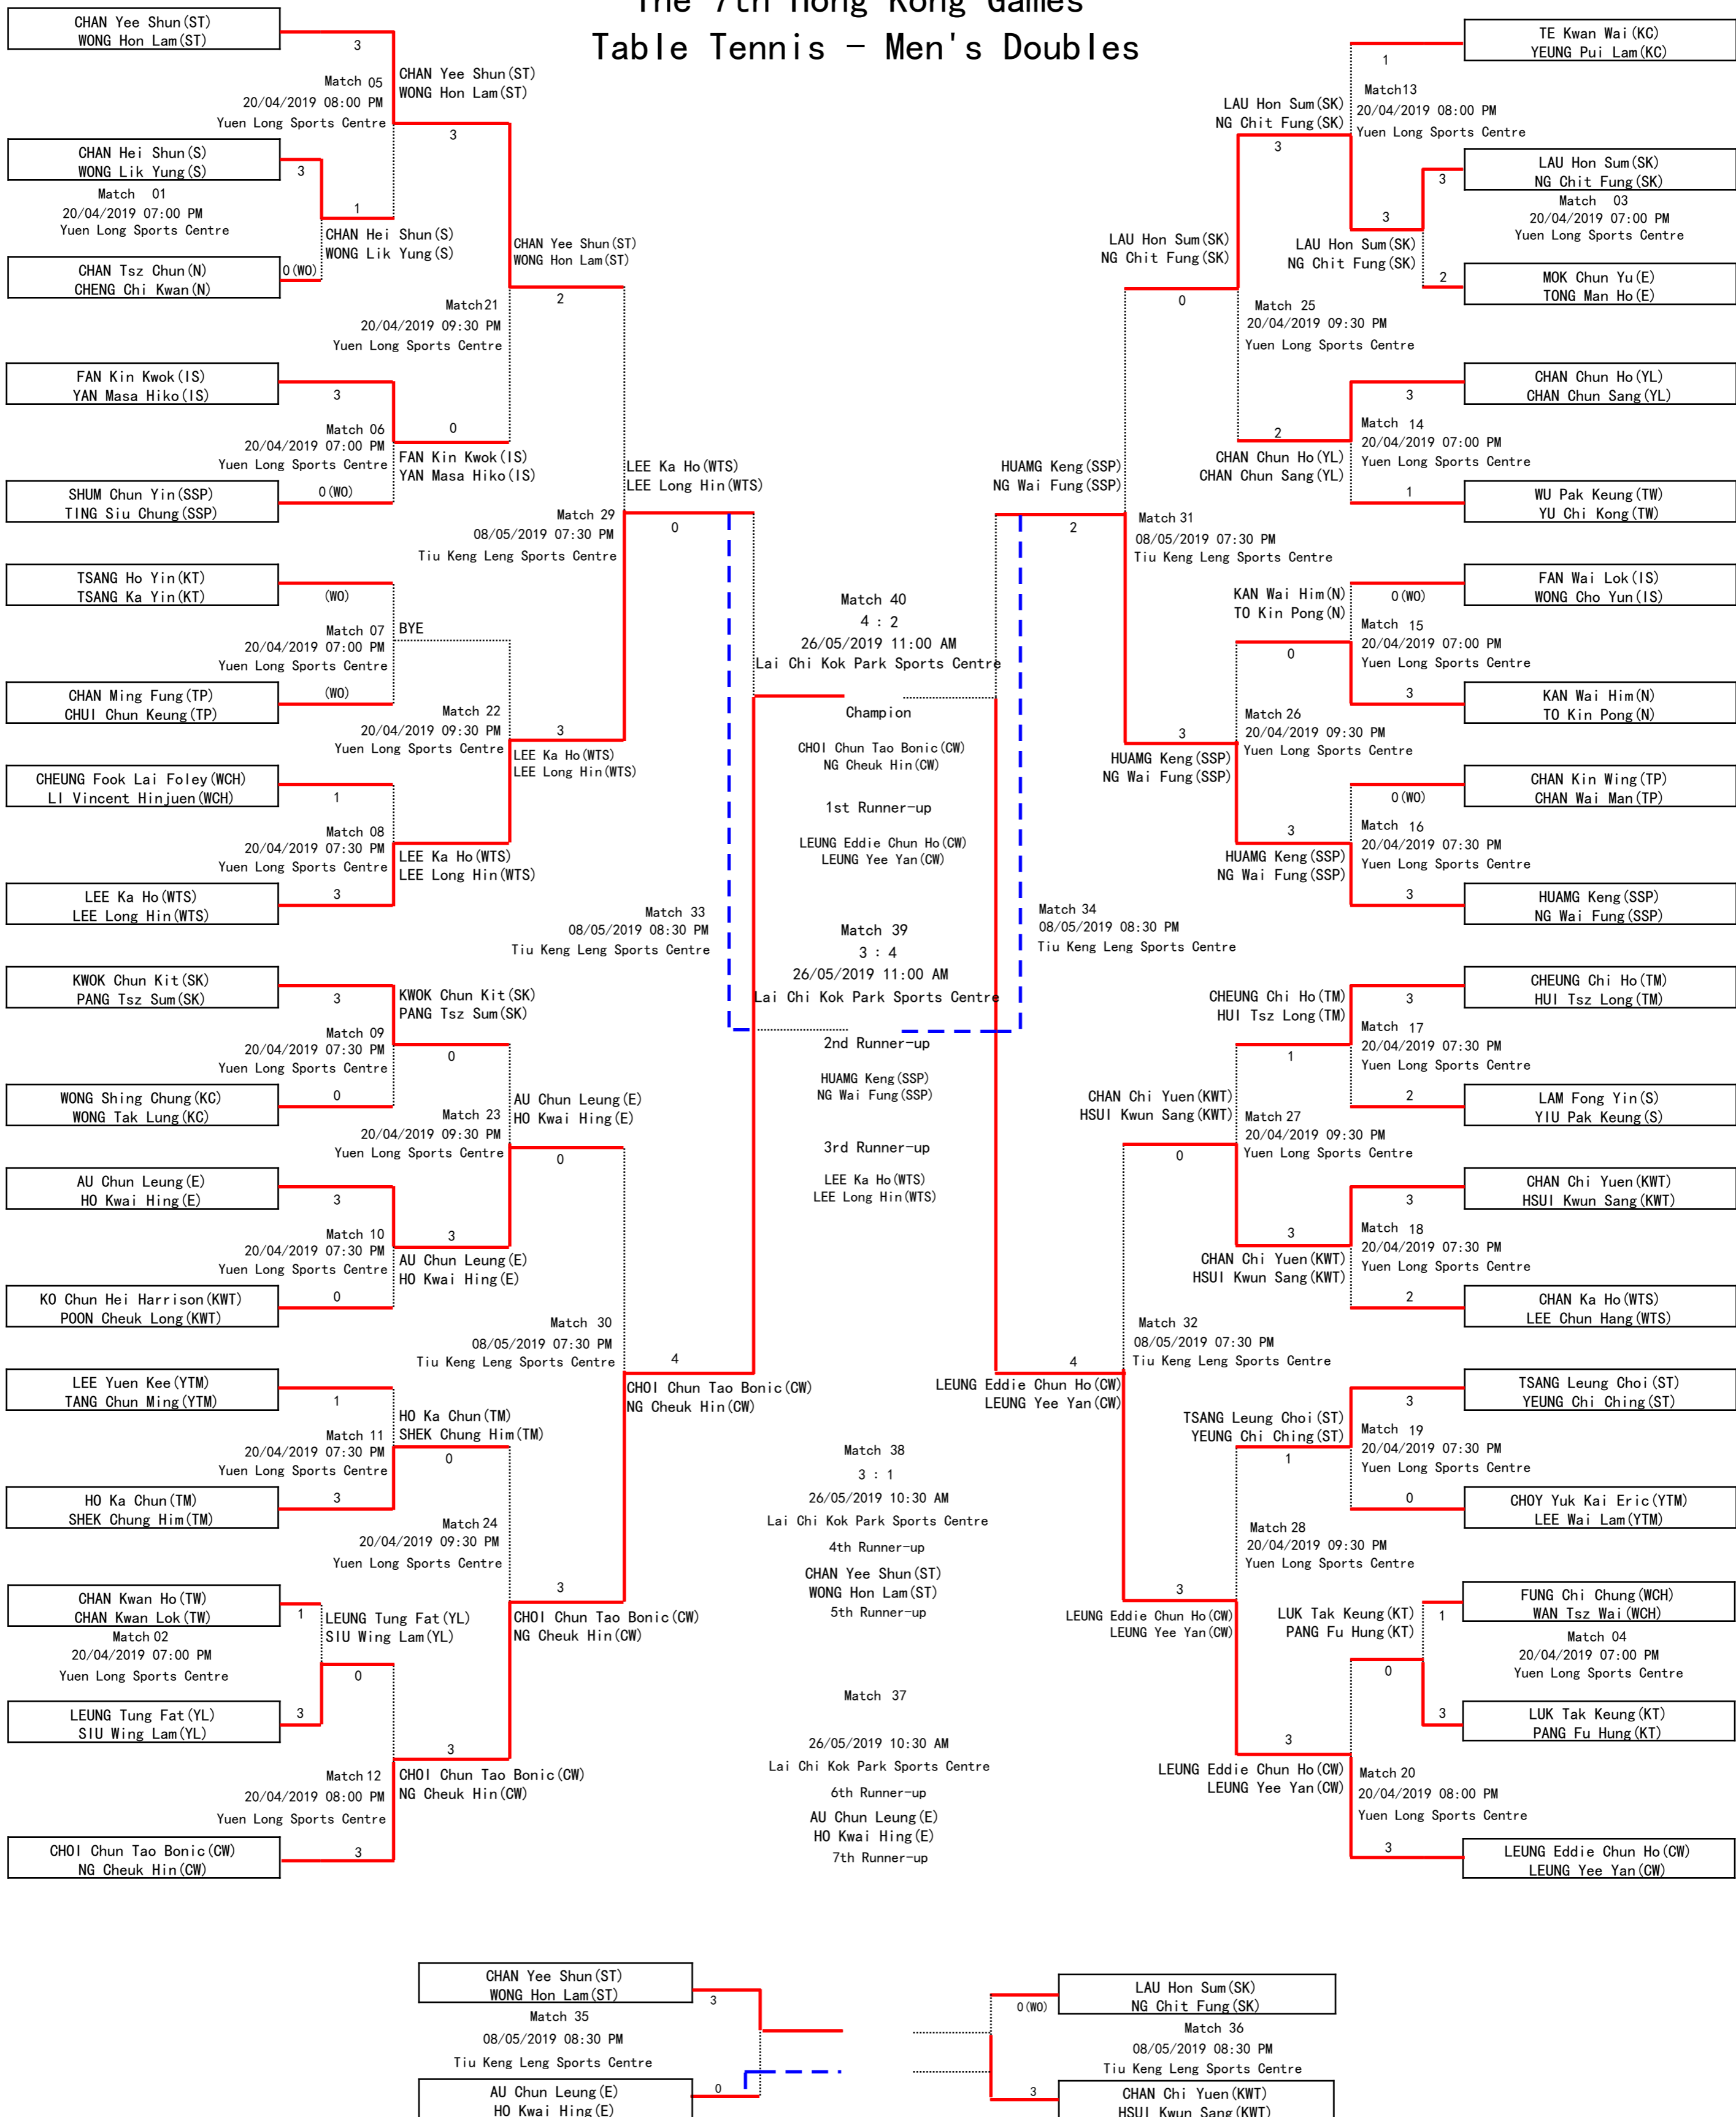

The 7th Hong Kong Games Table Tennis – Men's Doubles

* Remarks: The match is rescheduled due to inclement weather.