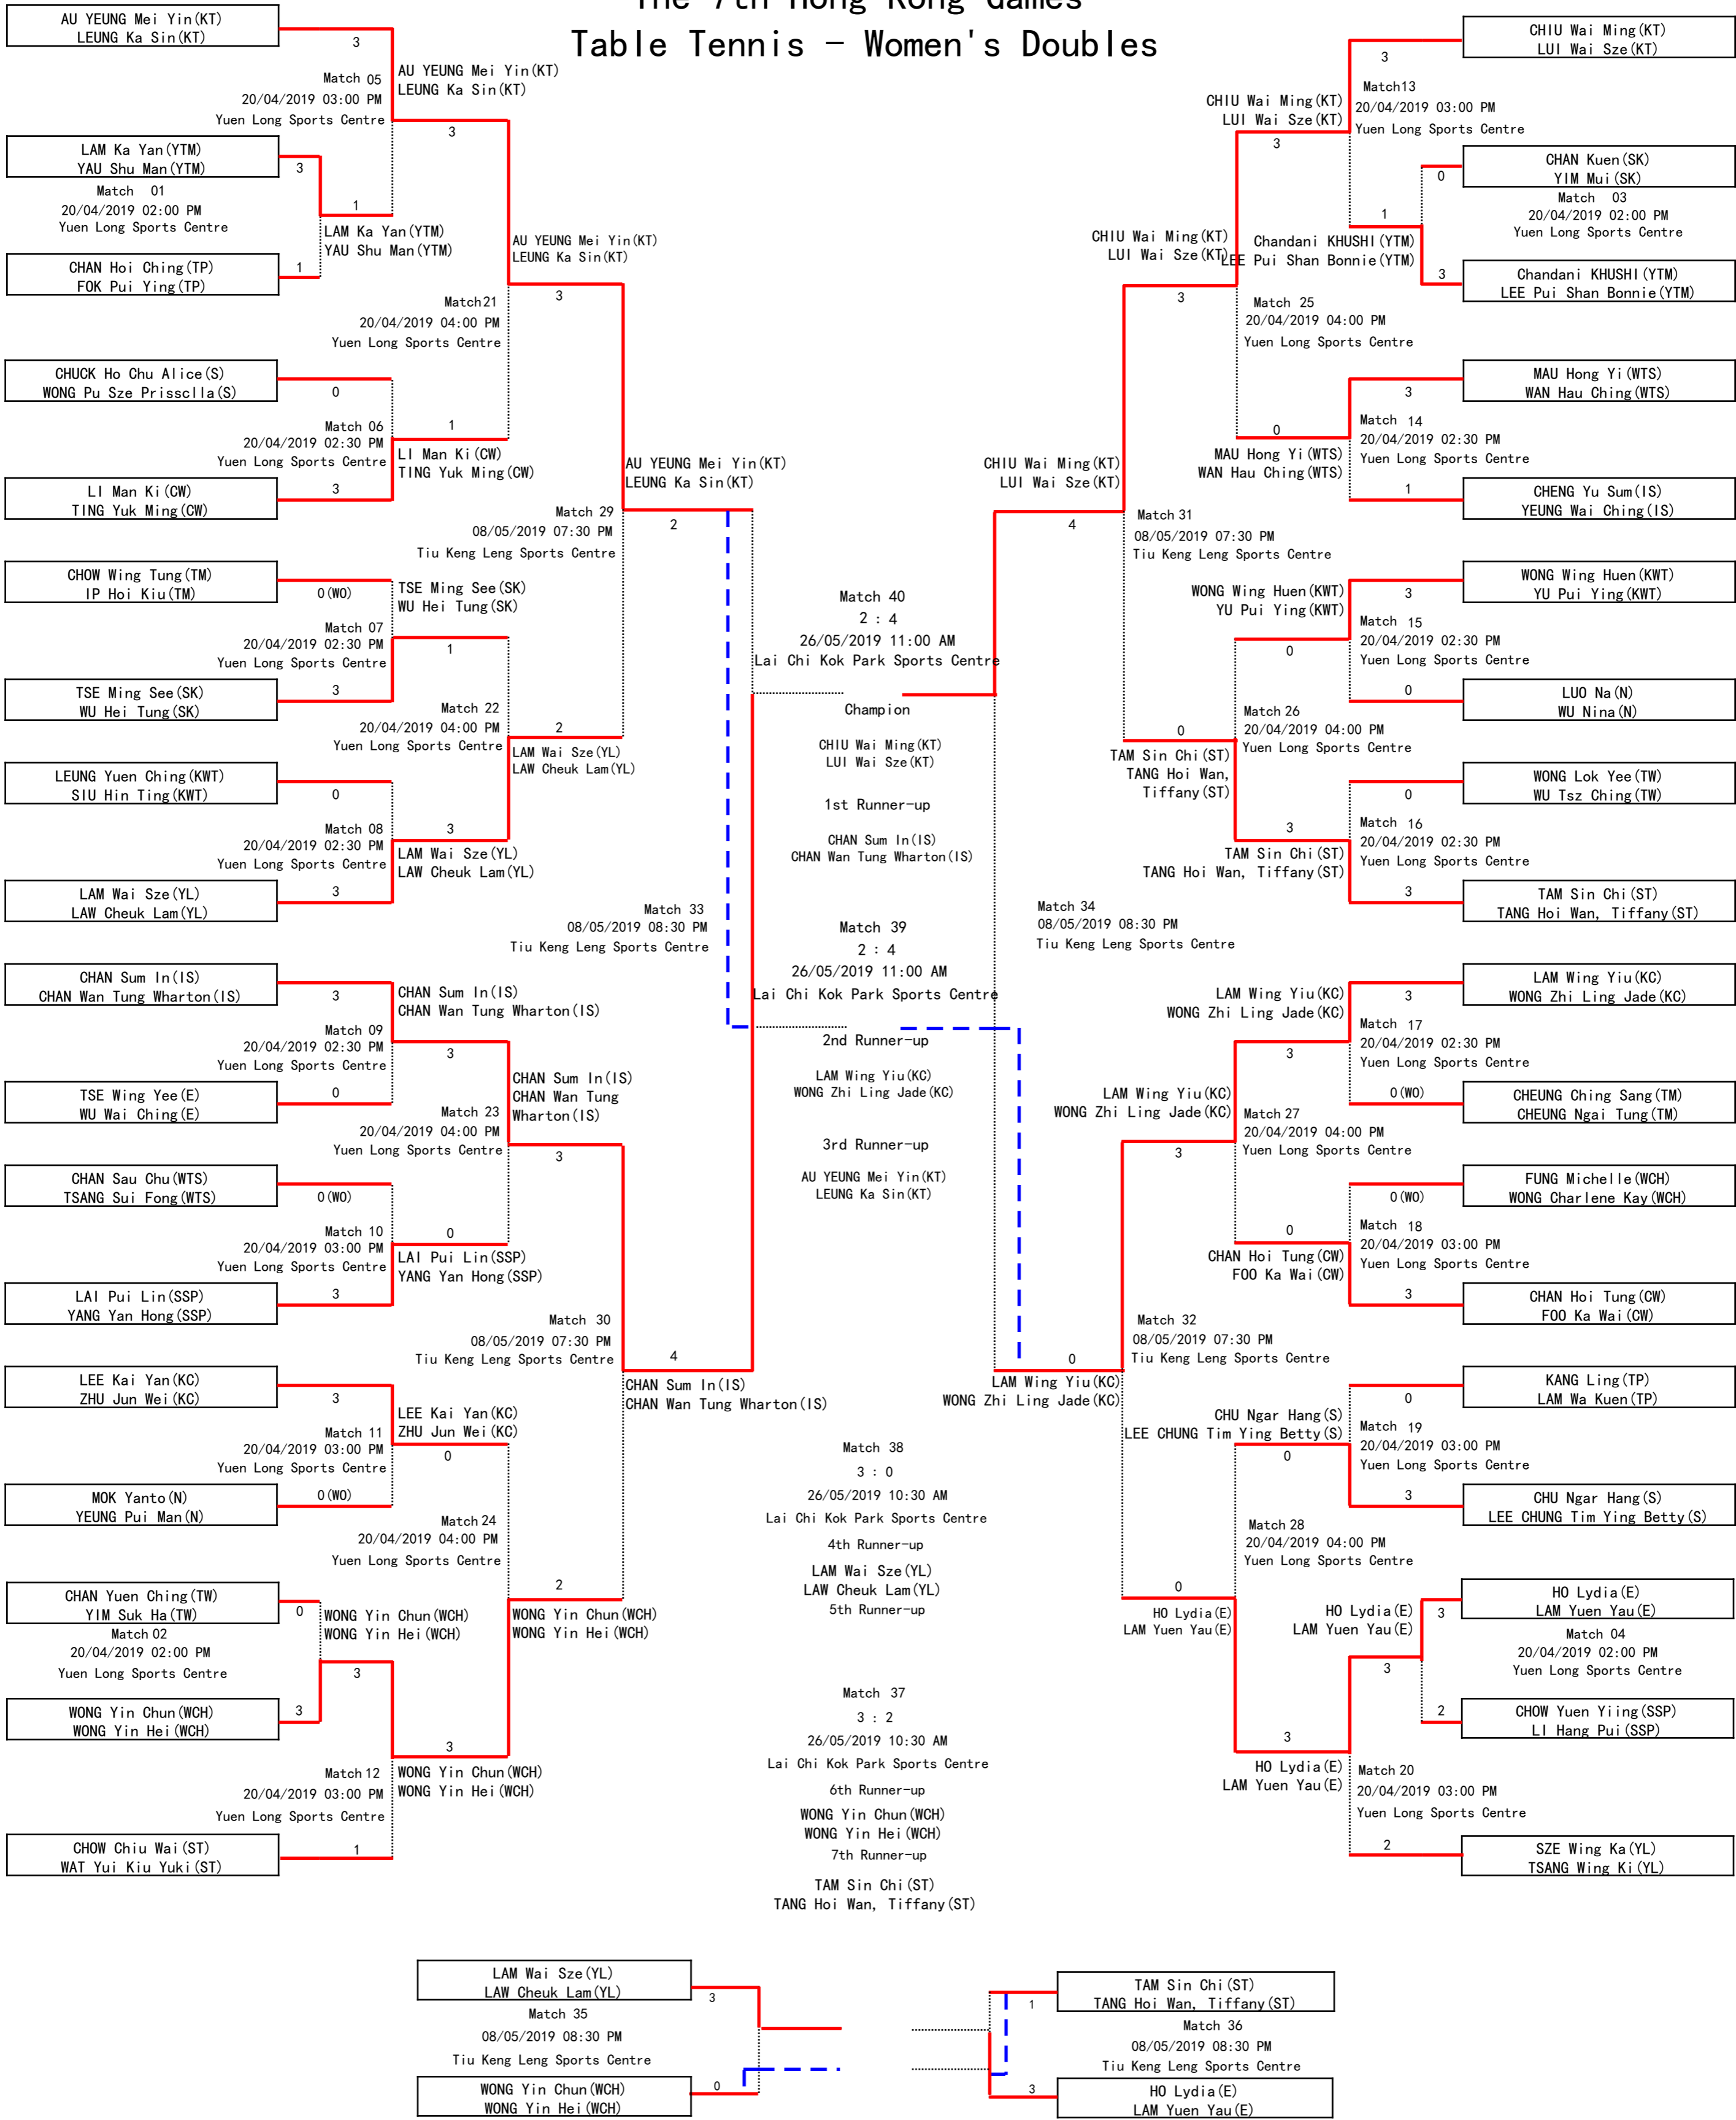

The 7th Hong Kong Games

Table Tennis – Women's Doubles

* Remarks: The match is rescheduled due to inclement weather.