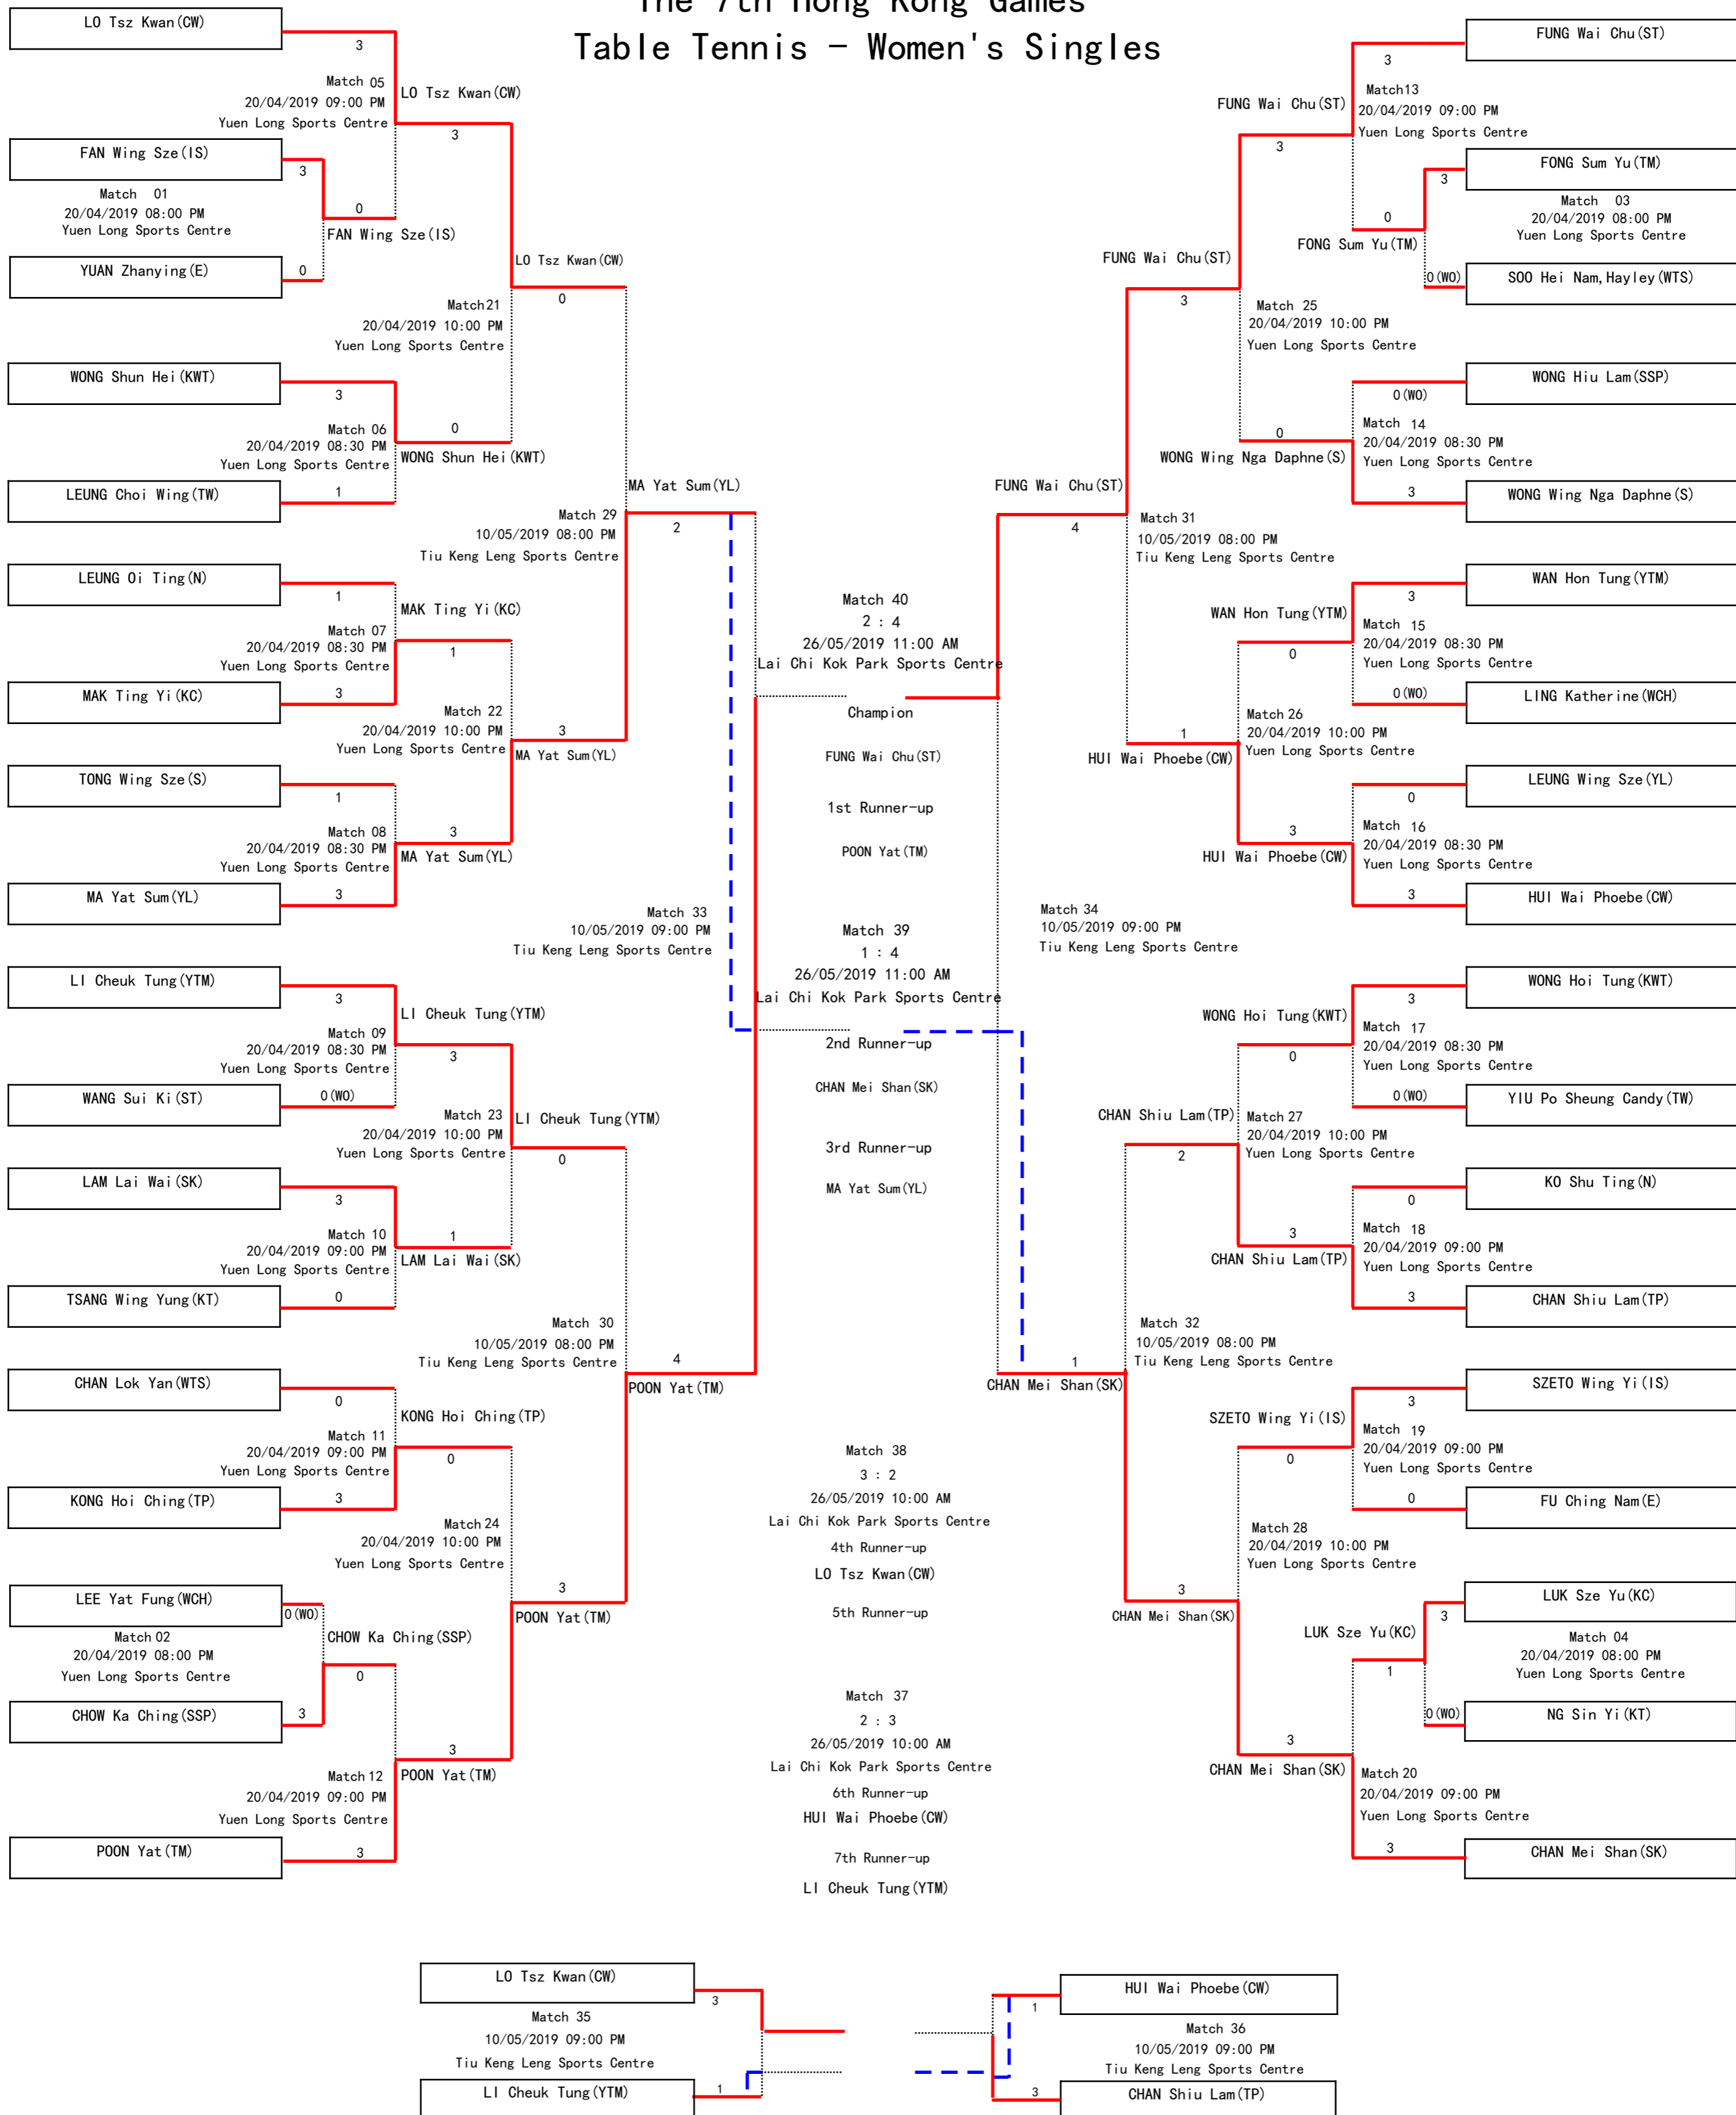

The 7th Hong Kong Games Table Tennis – Women's Singles

* Remarks: The match is rescheduled due to inclement weather.