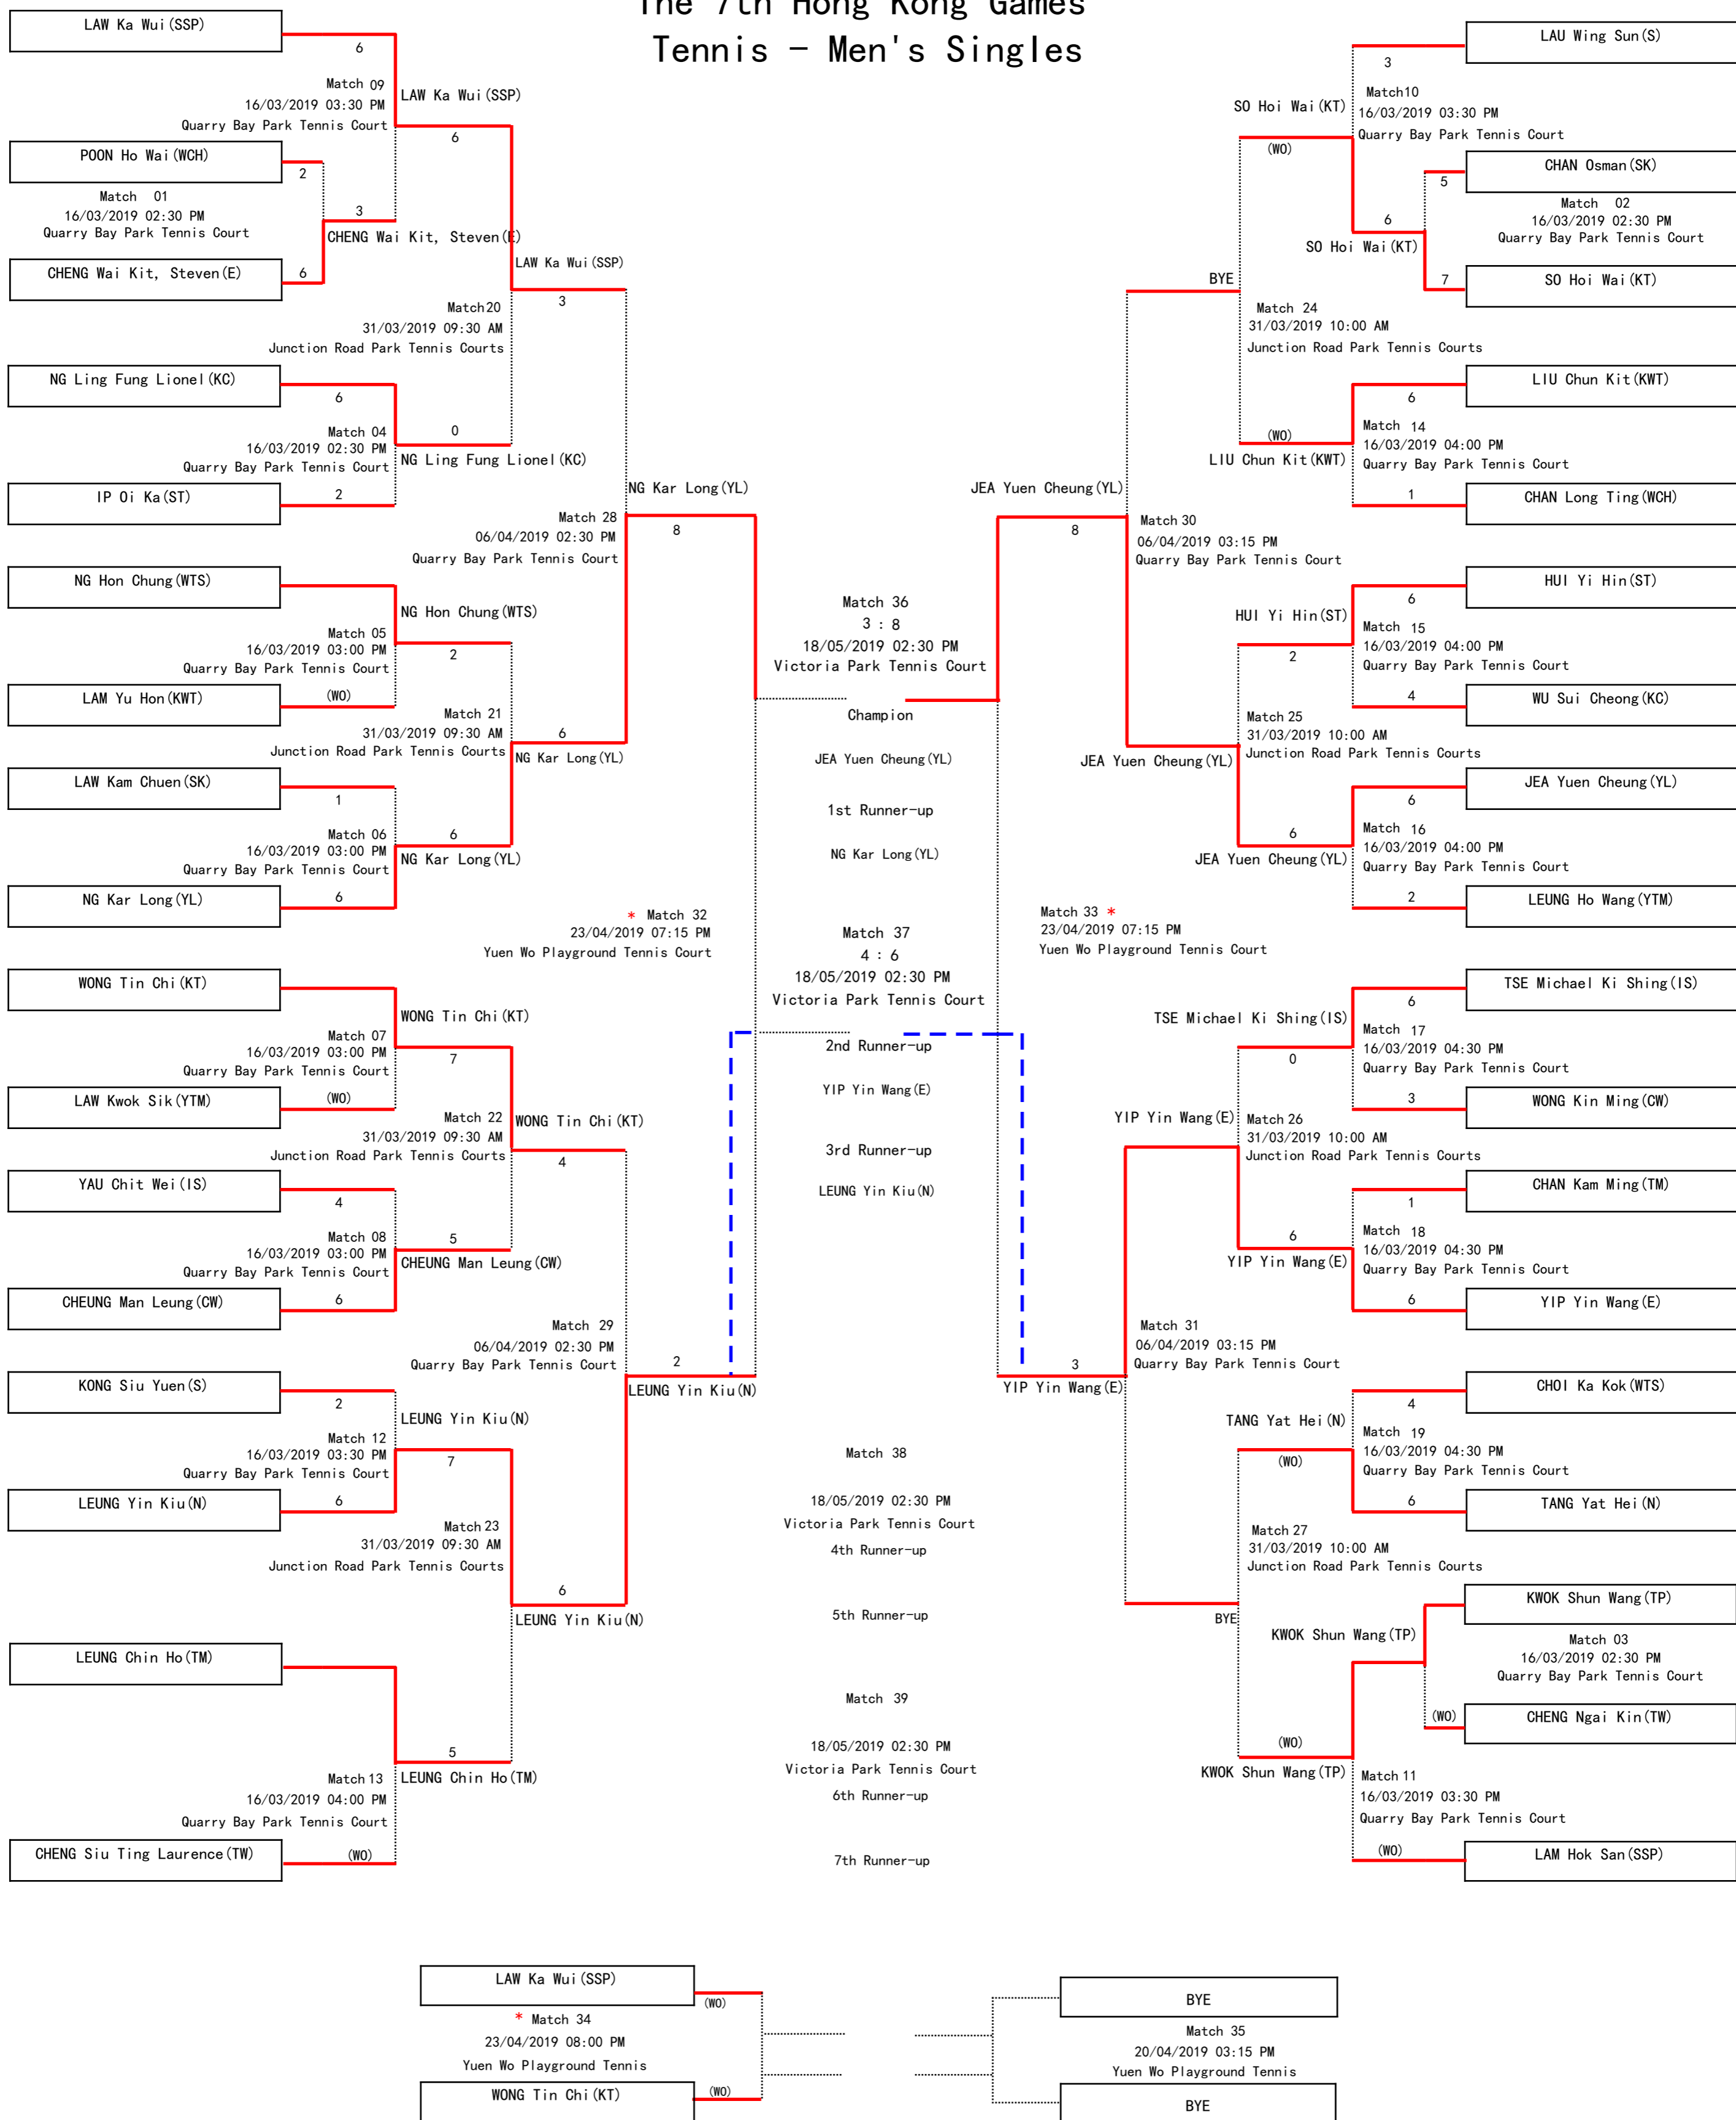

The 7th Hong Kong Games Tennis – Men's Singles

* Remarks: The match is rescheduled due to inclement weather.