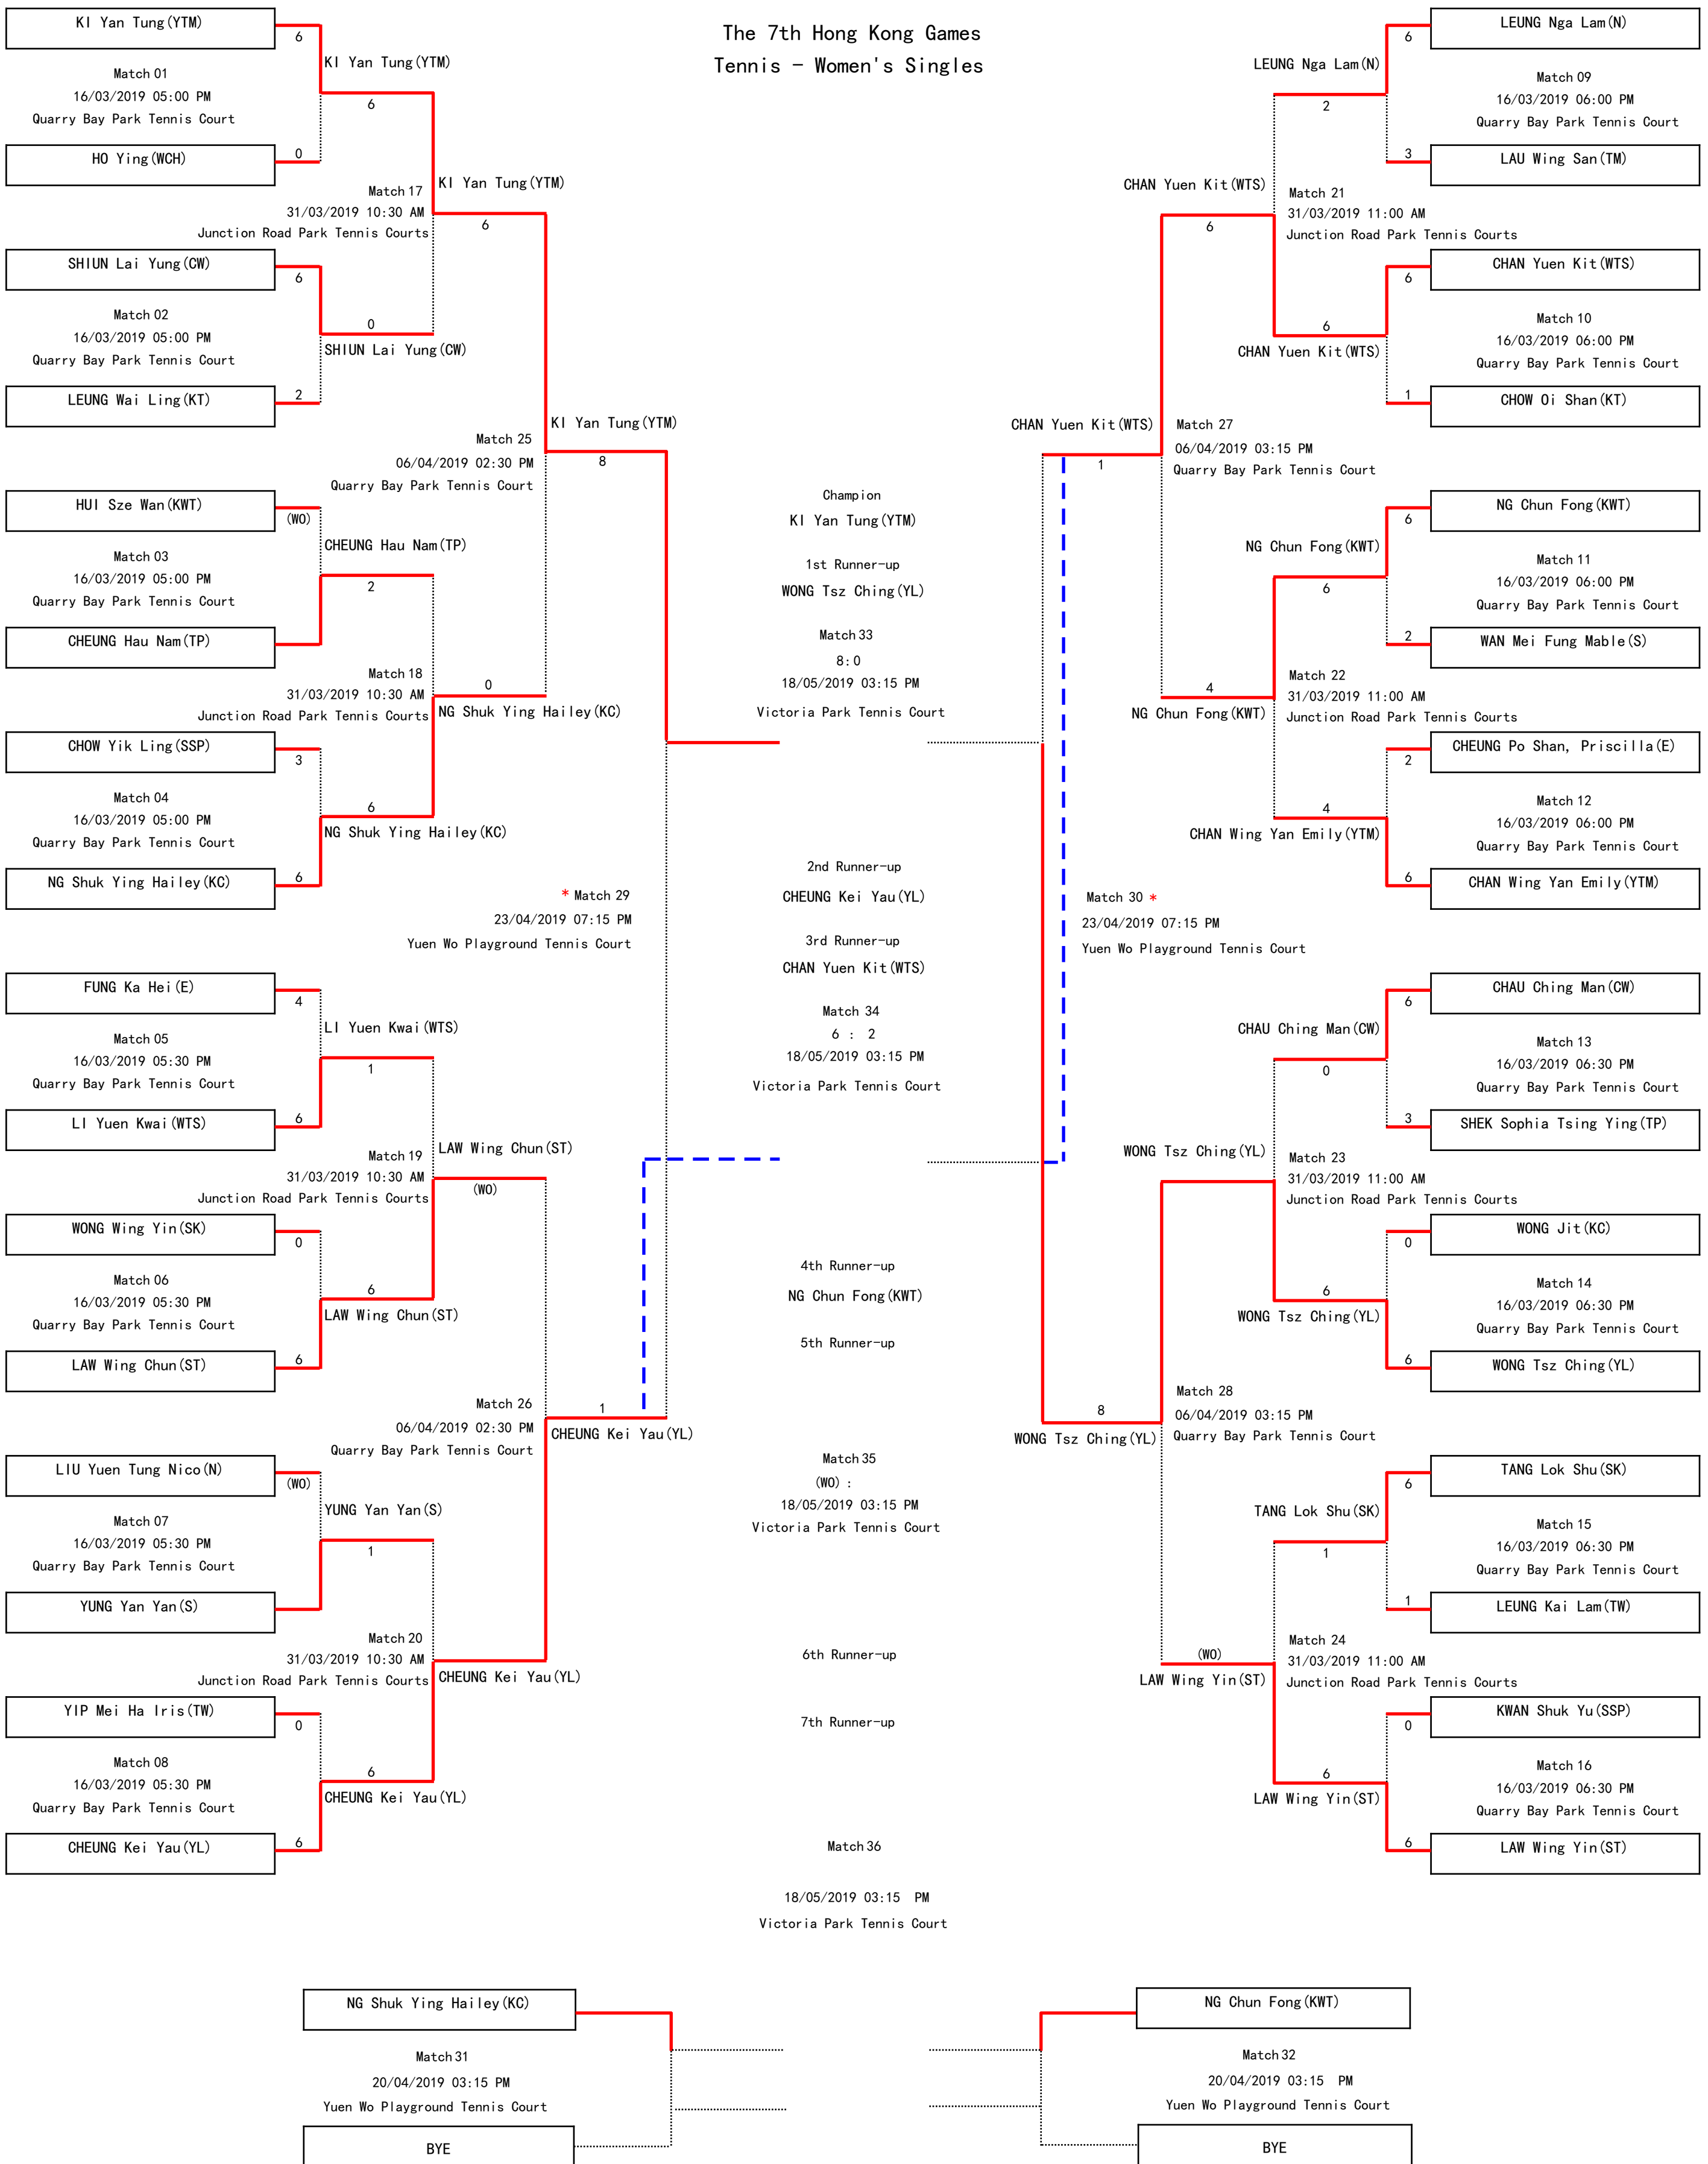

The 7th Hong Kong Games Tennis - Women's Singles

* Remarks: The match is rescheduled due to inclement weather.