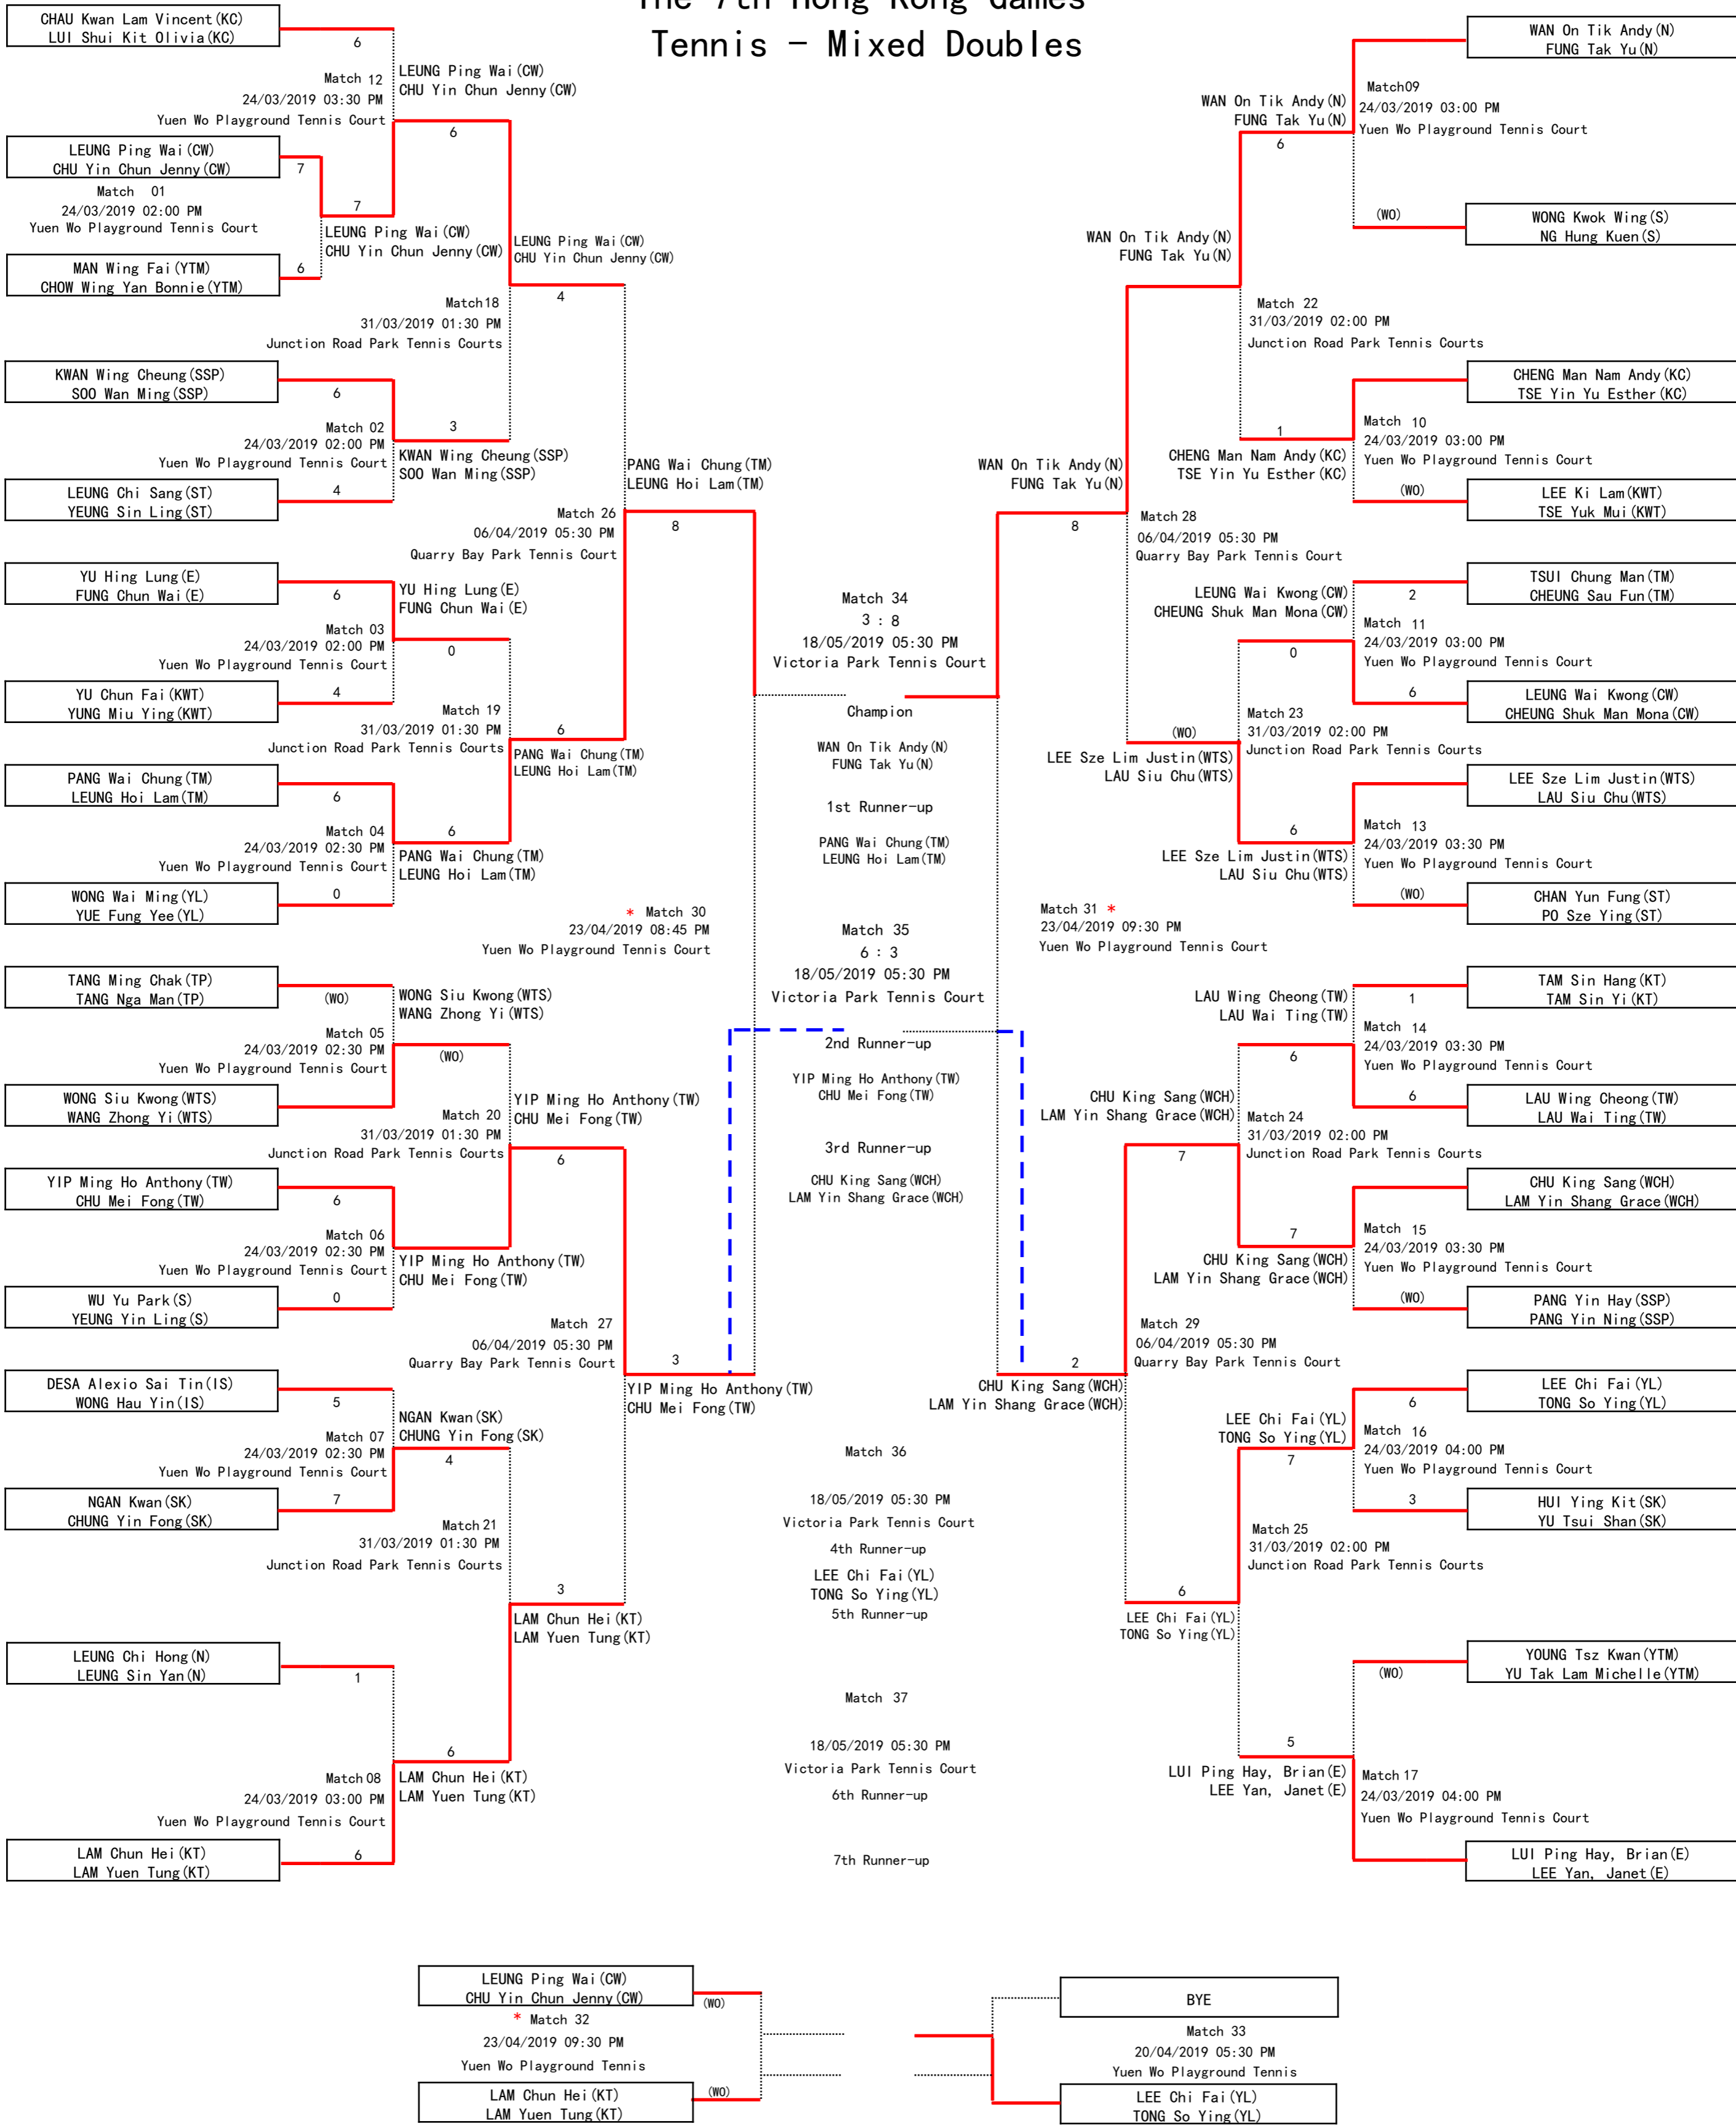

The 7th Hong Kong Games Tennis – Mixed Doubles

* Remarks: The match is rescheduled due to inclement weather.