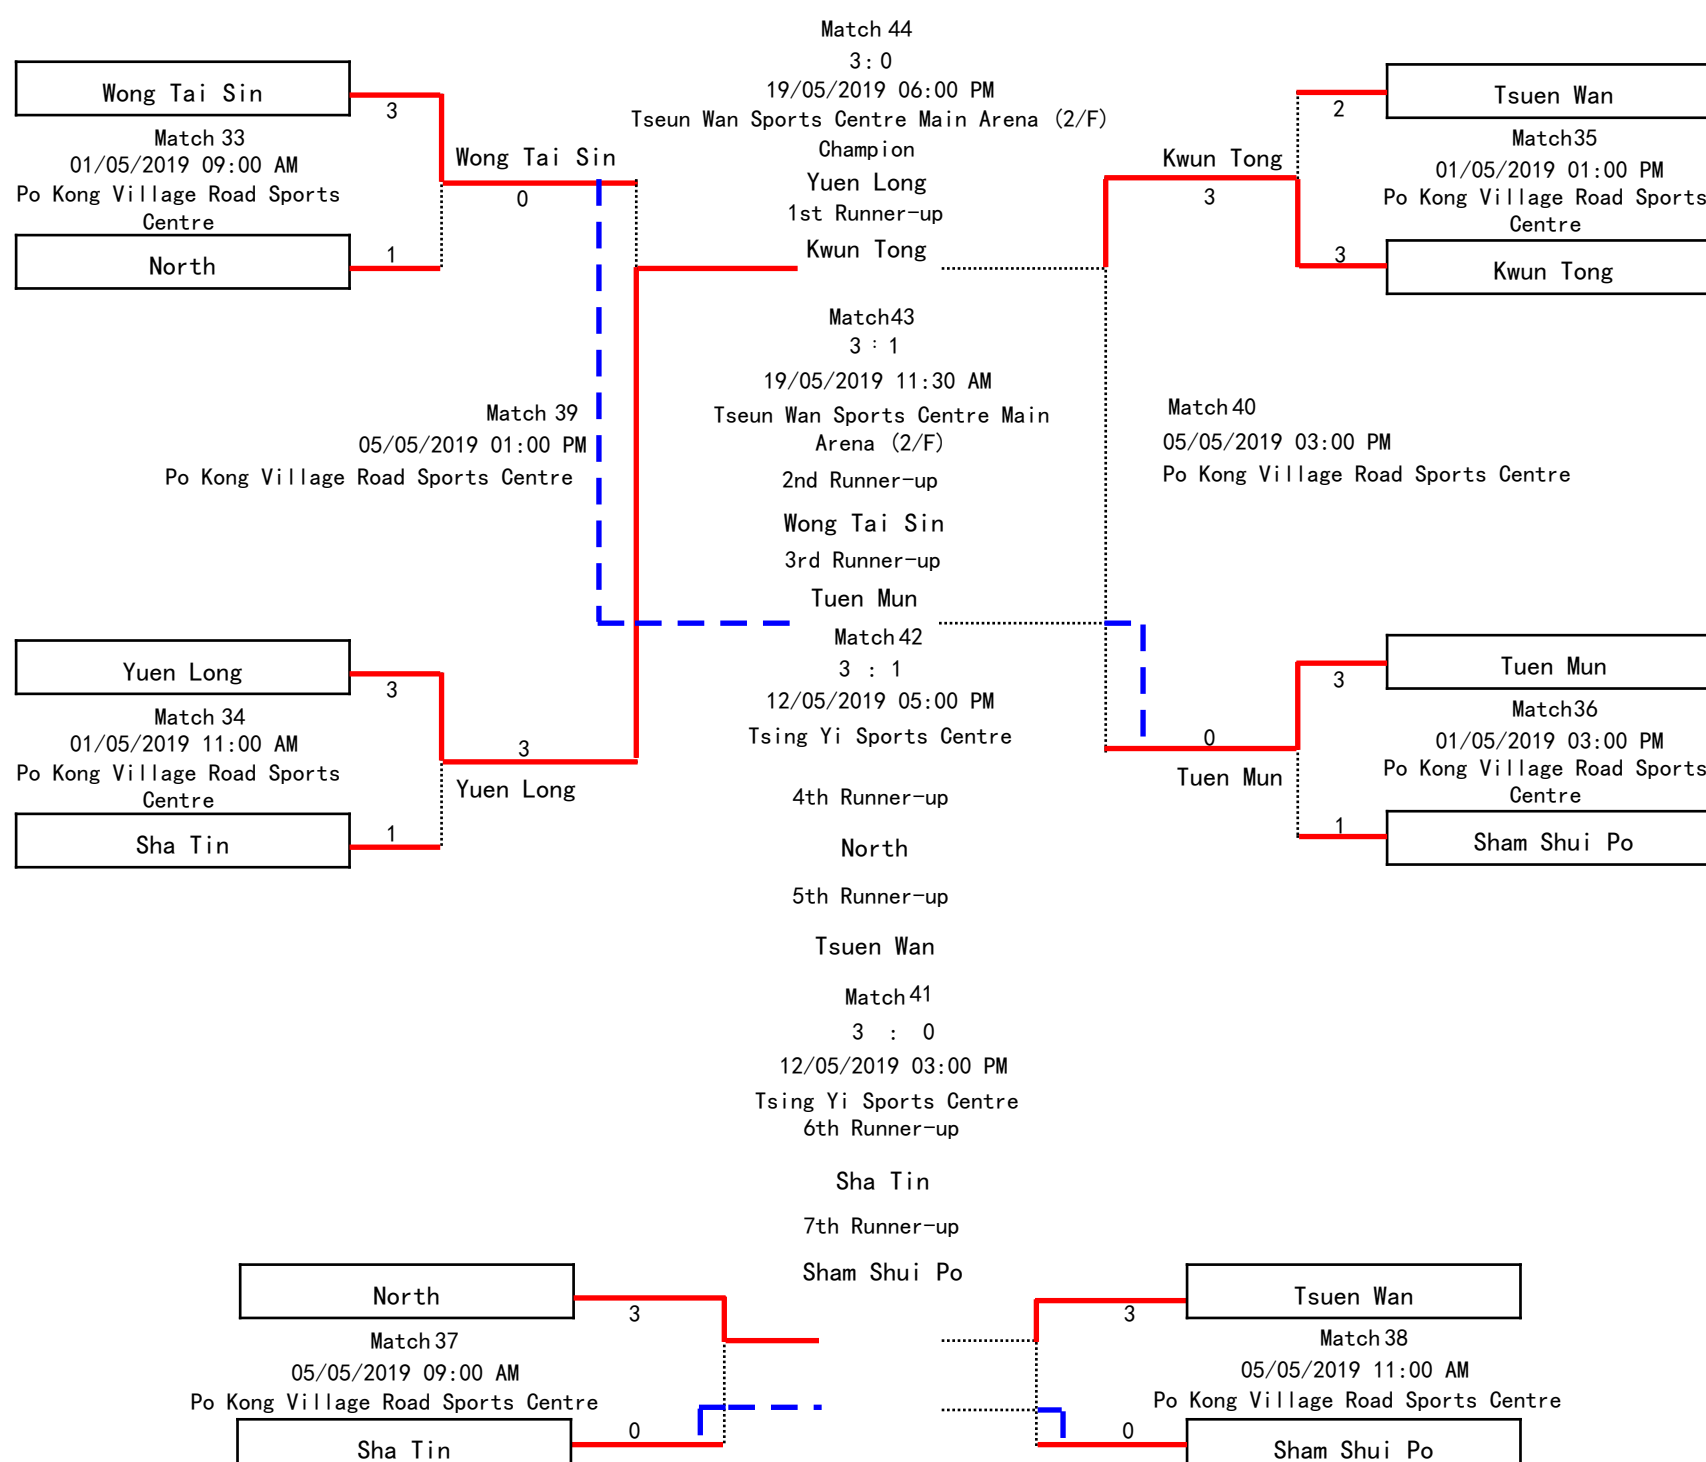

Group C
The first place and second place teams

First Place: Wong Tai Sin
Second Place: Sha Tin

Group D
Yuen Long
Southern
Kwun Tong
Sai Kung
Yau Tsim Mong

Group D		Competition			
Match:23	Yuen Long VS Southern	Match Time: 17/03/2019 12:00 PM	Venue: Tseun Wan Sports Centre Secondary Hall (G/F)		
Match:24	Kwun Tong VS Sai Kung	Match Time: 17/03/2019 01:30 PM	Venue: Tseun Wan Sports Centre Secondary Hall (G/F)		
Match:25	Yuen Long VS Kwun Tong	Match Time: 23/03/2019 06:00 PM	Venue: Tsing Yi Sports Centre		
Match:26	Southern VS Yau Tsim Mong	Match Time: 23/03/2019 07:30 PM	Venue: Tsing Yi Sports Centre		
Match:27	Yau Tsim Mong VS Yuen Long	Match Time: 31/03/2019 07:00 PM	Venue: Tsing Yi Sports Centre		
Match:28	Southern VS Sai Kung	Match Time: 31/03/2019 08:30 PM	Venue: Tsing Yi Sports Centre		
Match:29	Sai Kung VS Yuen Long	Match Time: 07/04/2019 12:00 PM	Venue: Ping Shan Tin Shui Wai Sports Centre		
Match:30	Yau Tsim Mong VS Kwun Tong	Match Time: 07/04/2019 01:30 PM	Venue: Ping Shan Tin Shui Wai Sports Centre		
Match:31	Kwun Tong VS Southern	Match Time: 14/04/2019 03:00 PM	Venue: Po Kong Village Road Sports Centre		
Match:32	Sai Kung VS Yau Tsim Mong	Match Time: 14/04/2019 04:30 PM	Venue: Po Kong Village Road Sports Centre		

Group D
The first place and second place teams

First Place: Yuen Long
Second Place: Kwun Tong

Quarter-finals to the Final

* Remarks: The match is rescheduled due to inclement weather.