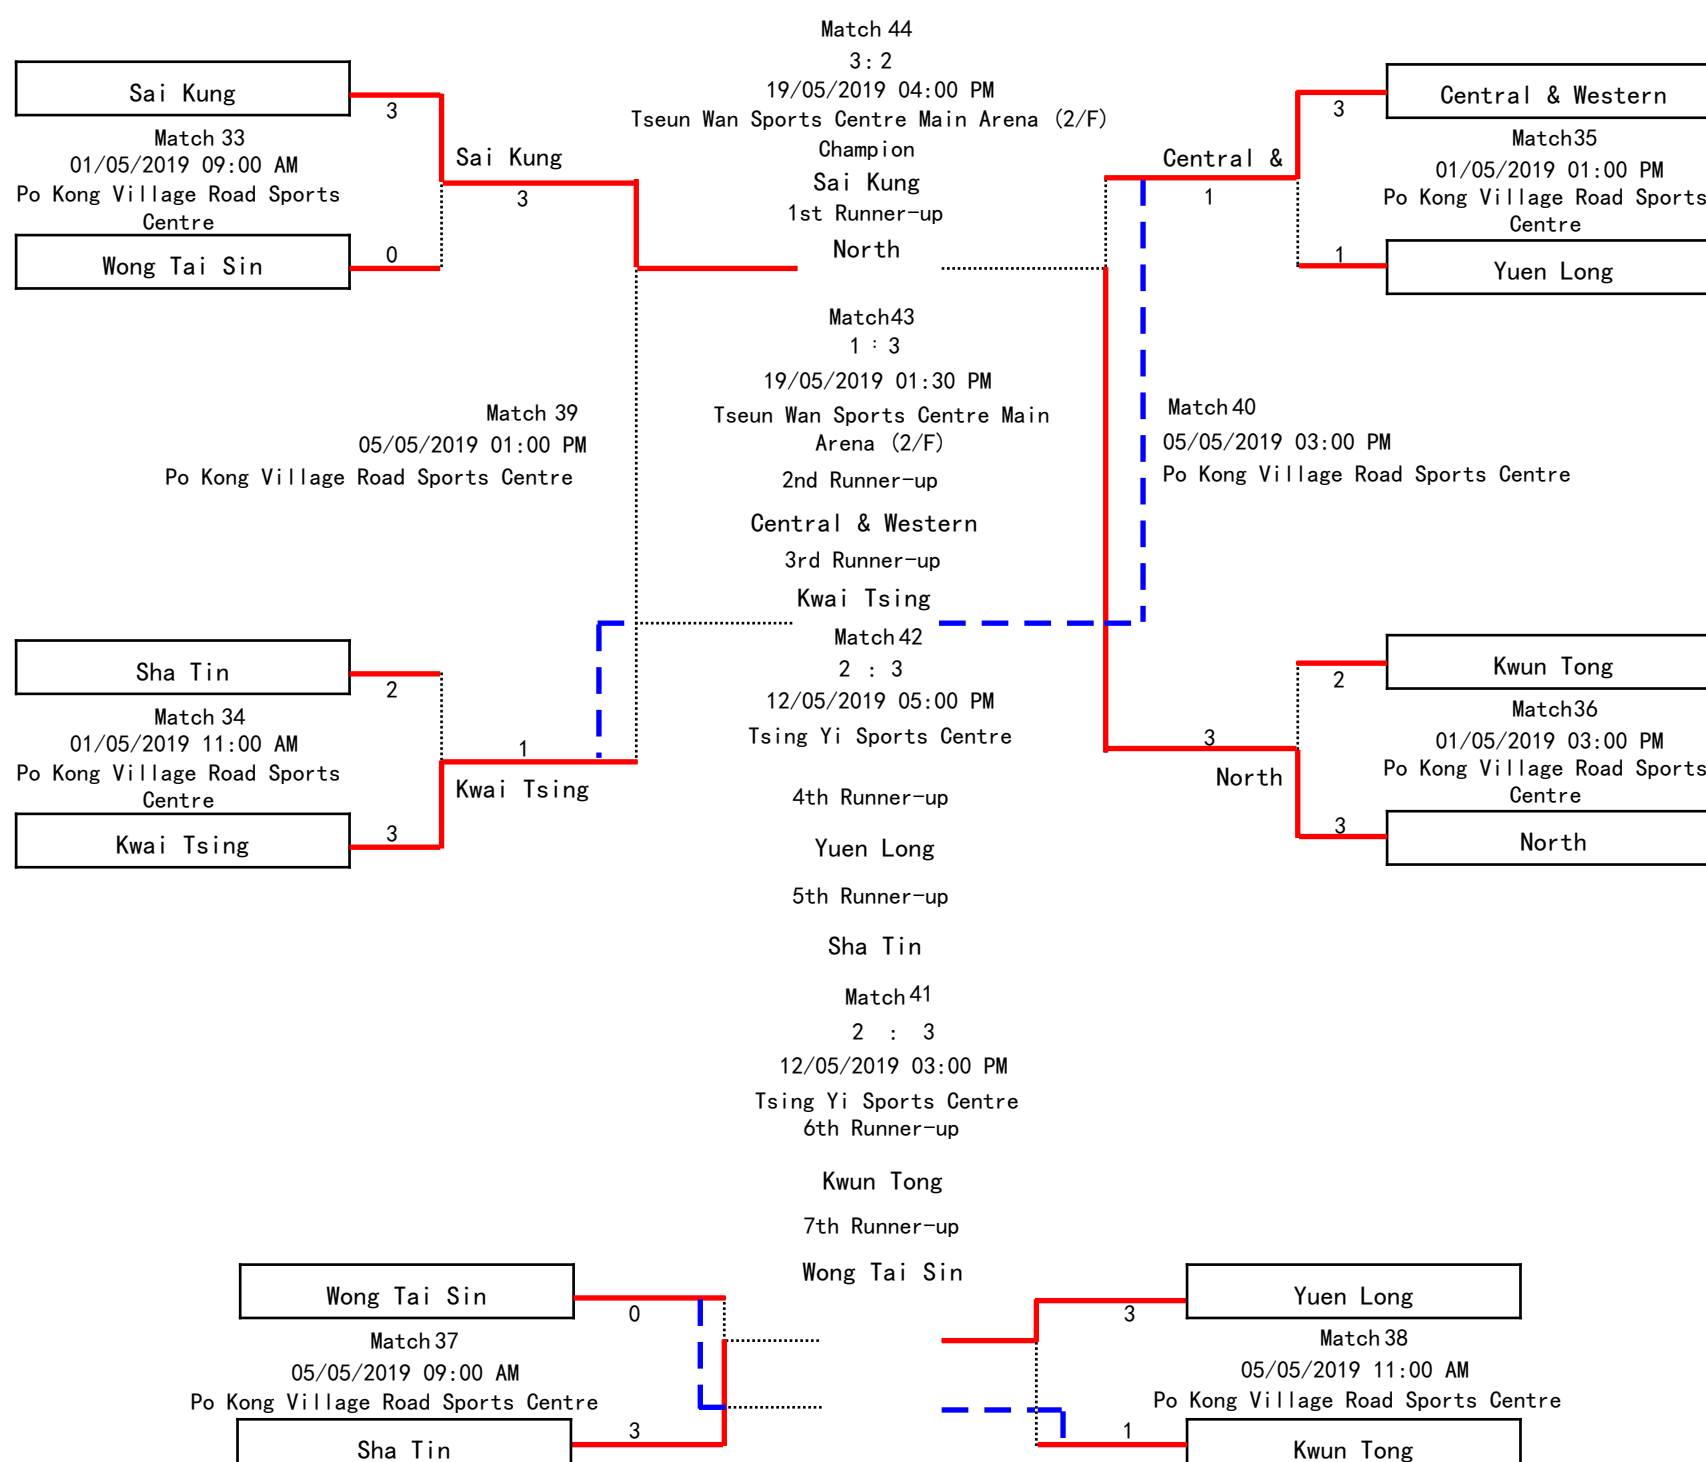

Group C
The first place and second place teams

First Place: Sai Kung
Second Place: Kwai Tsing

Group D
Yuen Long
Islands
Kwun Tong
Yau Tsim Mong
Southern

Group D		Competition			
Match:23	Yuen Long	VS	Islands	Match Time: 17/03/2019 03:00 PM	Venue: Tseun Wan Sports Centre Secondary Hall (G/F)
Match:24	Kwun Tong	VS	Yau Tsim Mong	Match Time: 17/03/2019 04:30 PM	Venue: Tseun Wan Sports Centre Secondary Hall (G/F)
Match:25	Yuen Long	VS	Kwun Tong	Match Time: 23/03/2019 06:00 PM	Venue: Tsing Yi Sports Centre
Match:26	Islands	VS	Southern	Match Time: 23/03/2019 07:30 PM	Venue: Tsing Yi Sports Centre
Match:27	Southern	VS	Yuen Long	Match Time: 31/03/2019 07:00 PM	Venue: Tsing Yi Sports Centre
Match:28	Islands	VS	Yau Tsim Mong	Match Time: 31/03/2019 08:30 PM	Venue: Tsing Yi Sports Centre
Match:29	Yau Tsim Mong	VS	Yuen Long	Match Time: 07/04/2019 12:00 PM	Venue: Ping Shan Tin Shui Wai Sports Centre
Match:30	Southern	VS	Kwun Tong	Match Time: 07/04/2019 01:30 PM	Venue: Ping Shan Tin Shui Wai Sports Centre
Match:31	Kwun Tong	VS	Islands	Match Time: 14/04/2019 03:00 PM	Venue: Po Kong Village Road Sports Centre
Match:32	Yau Tsim Mong	VS	Southern	Match Time: 14/04/2019 04:30 PM	Venue: Po Kong Village Road Sports Centre

Group D
The first place and second place teams

First Place: Kwun Tong
Second Place: Yuen Long

Quarter-finals to the Final

* Remarks: The match is rescheduled due to inclement weather.