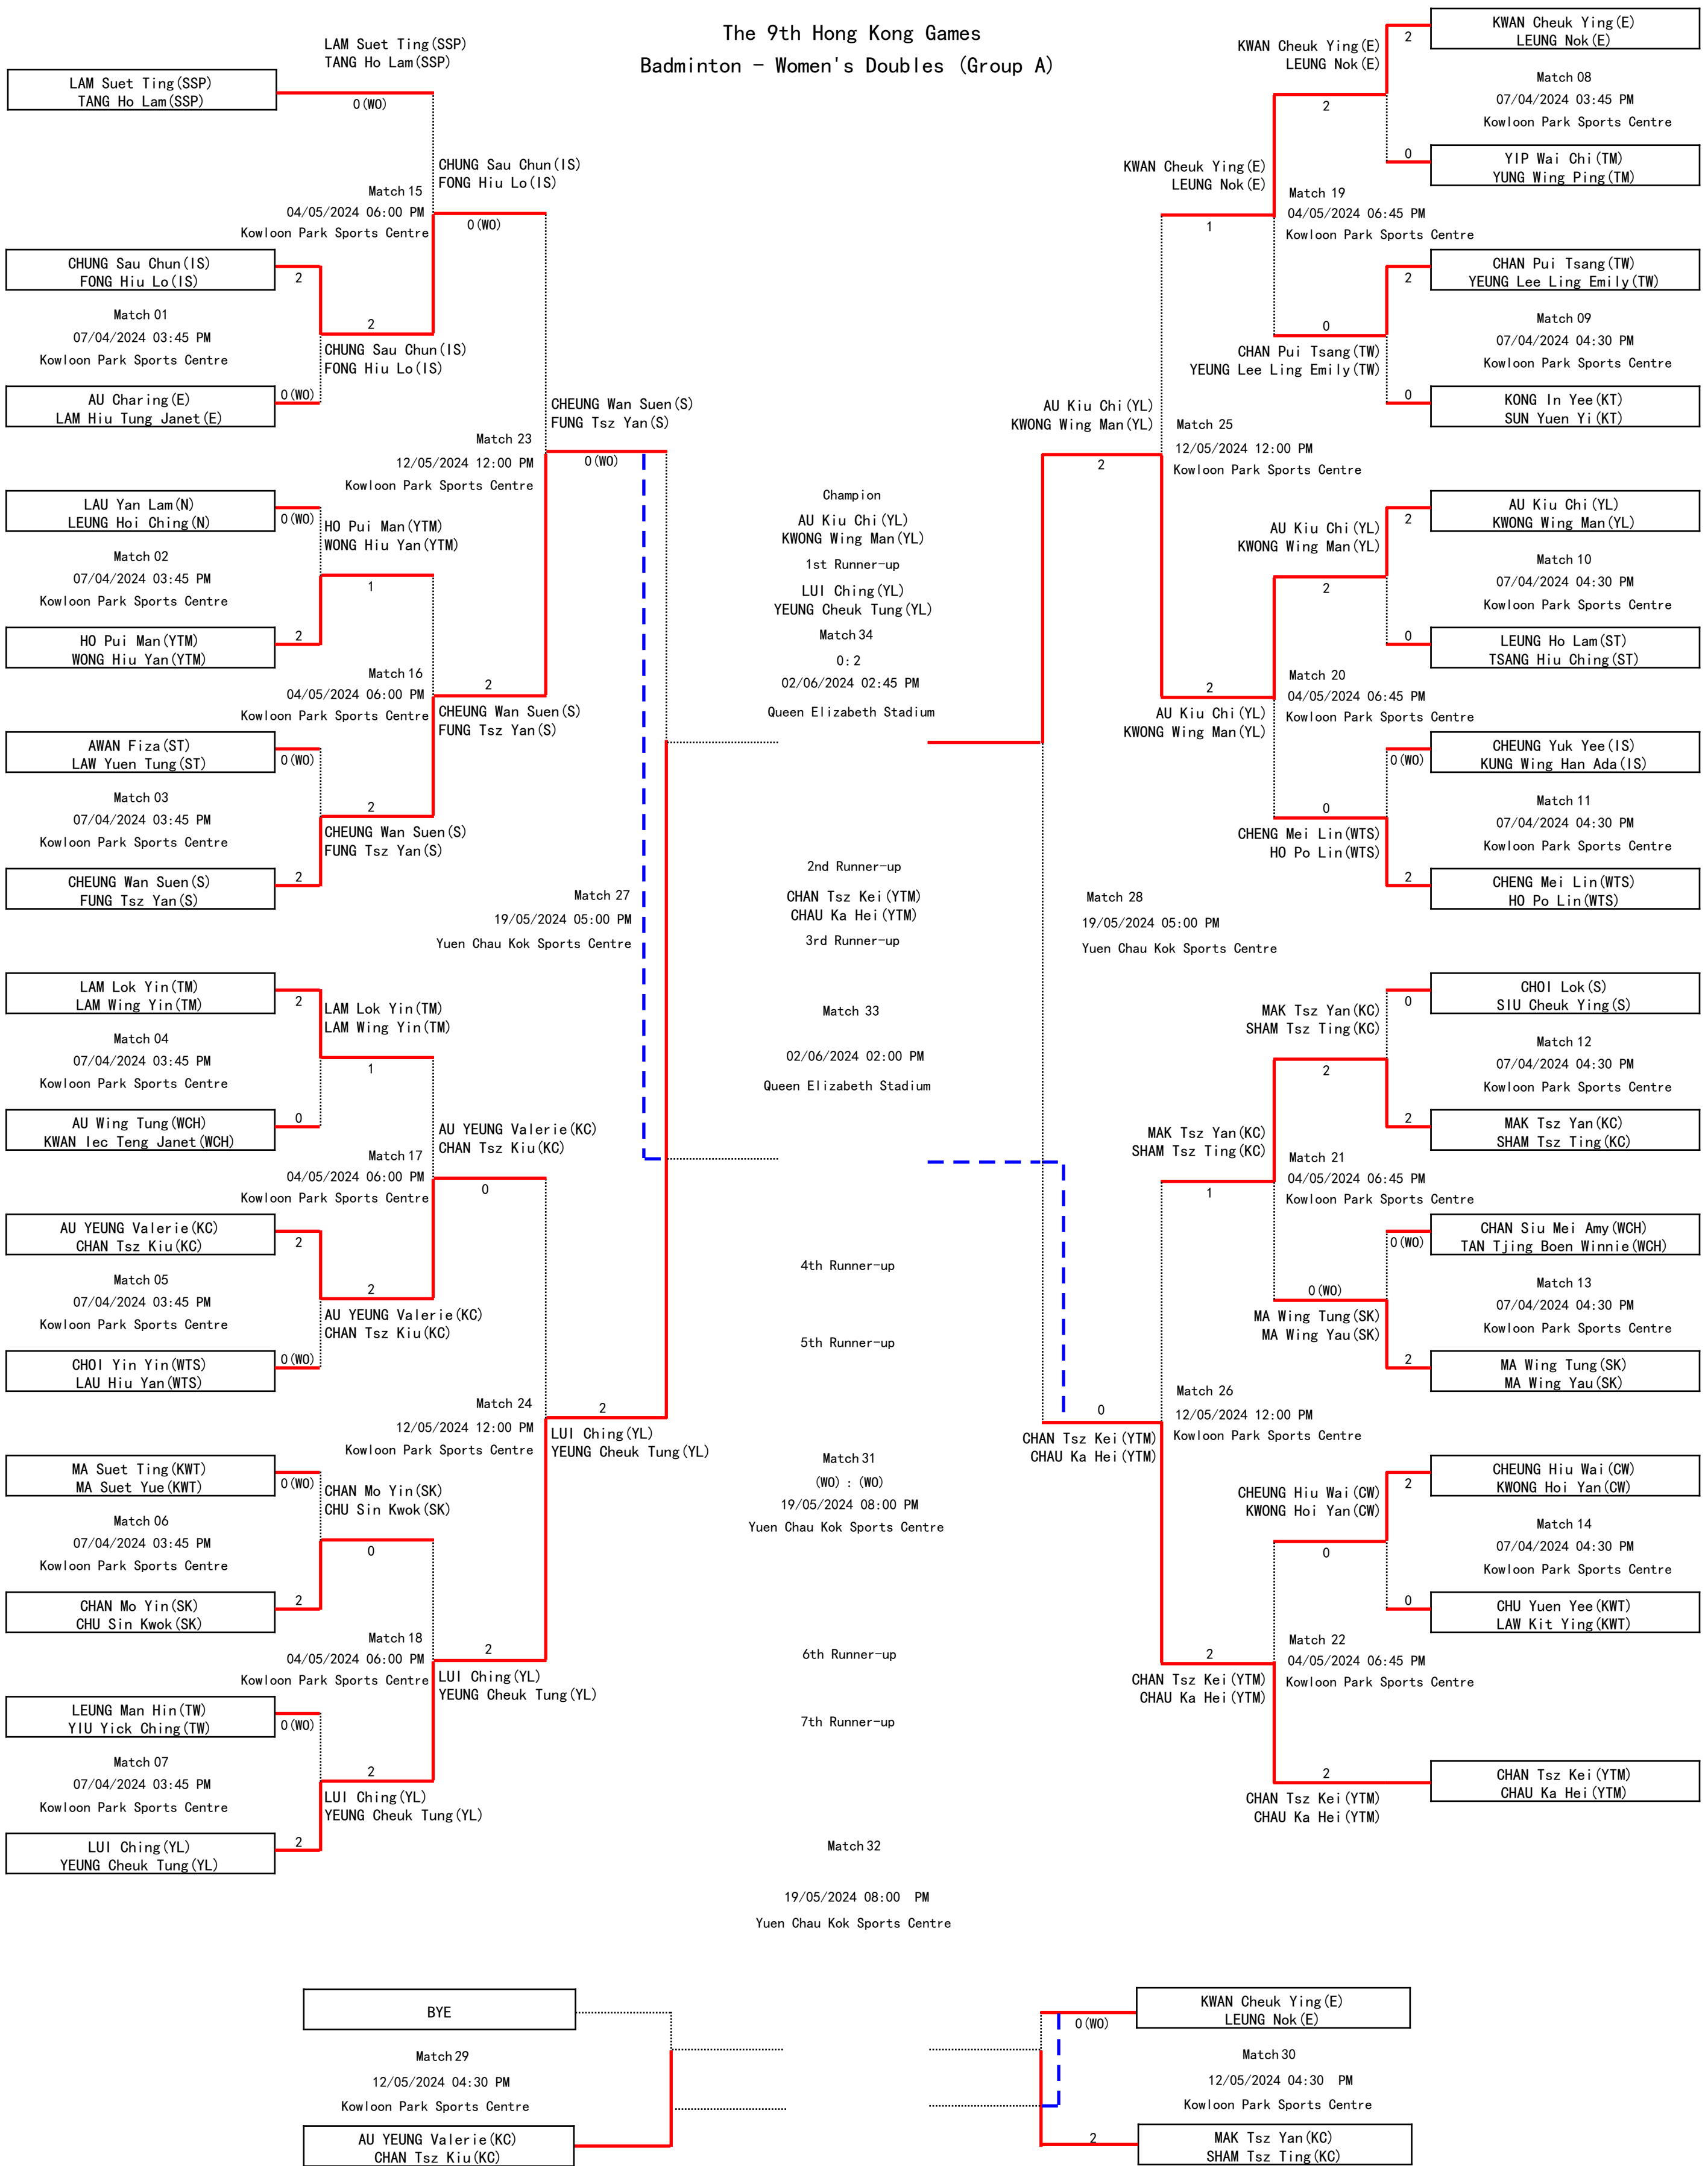

The 9th Hong Kong Games
Badminton – Women's Doubles (Group A)

* Remarks: The match is rescheduled due to inclement weather.