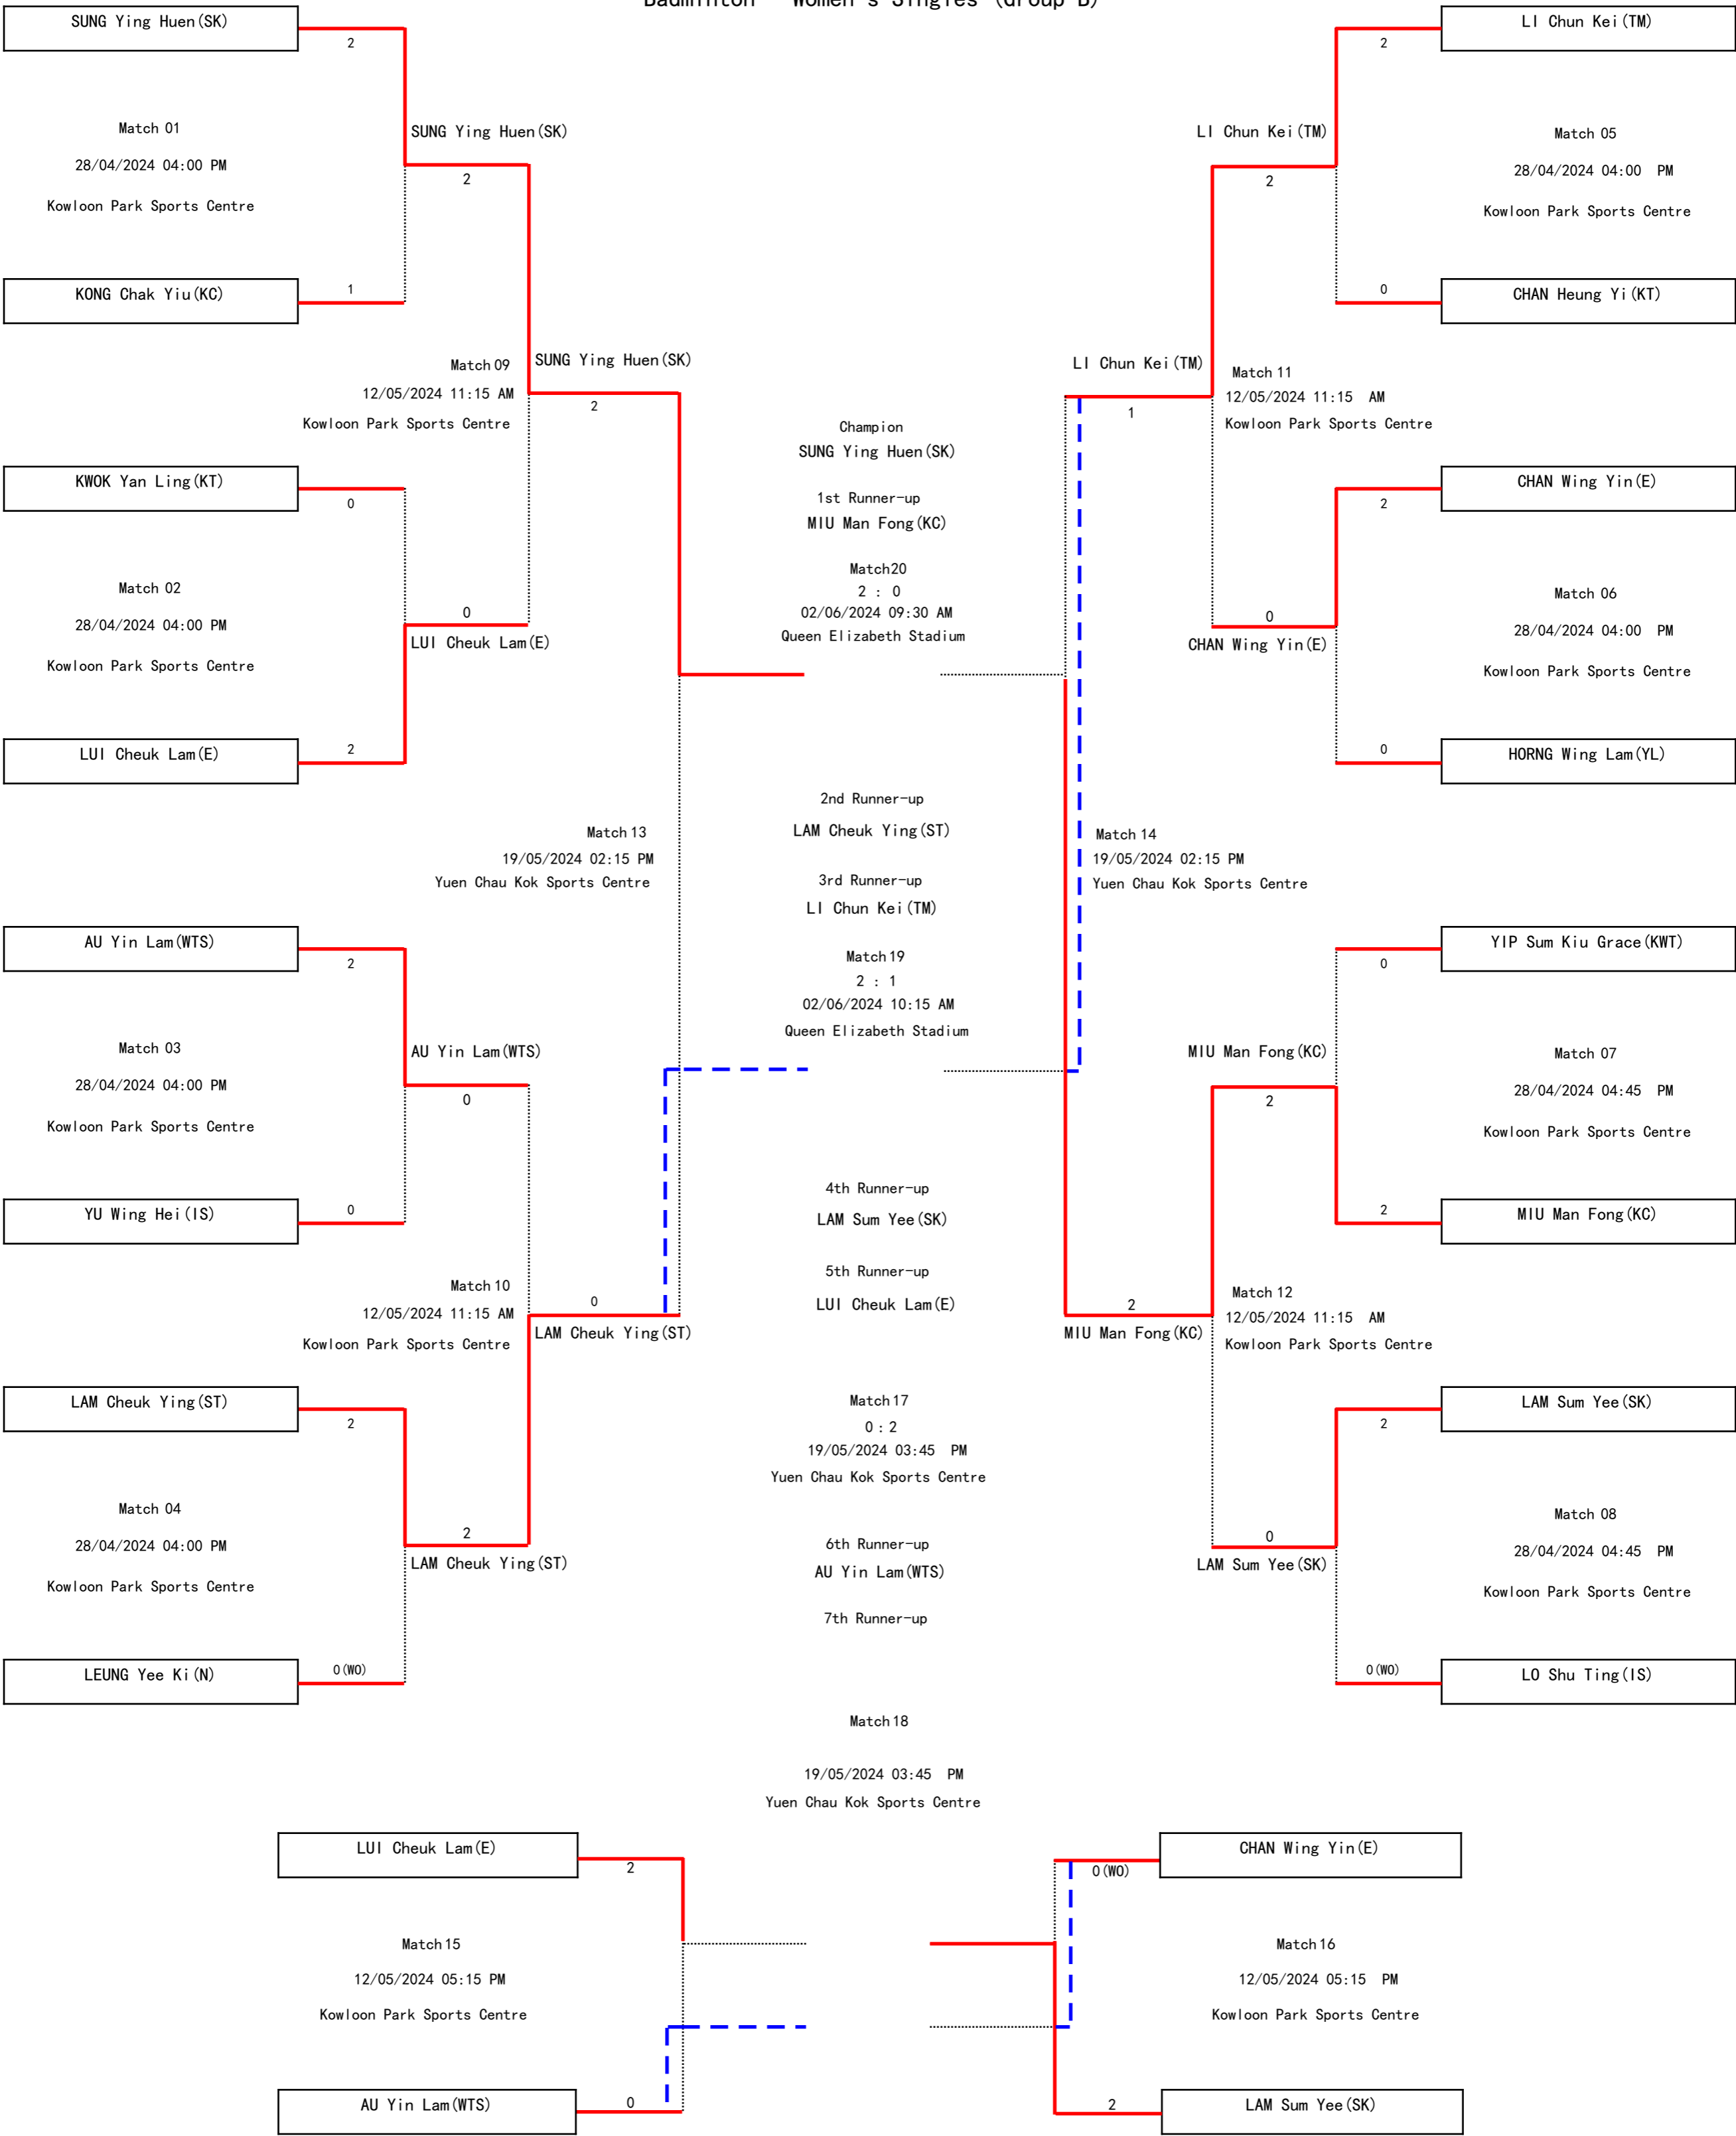

The 9th Hong Kong Games
Badminton – Women's Singles (Group B)

* Remarks: The match is rescheduled due to inclement weather.